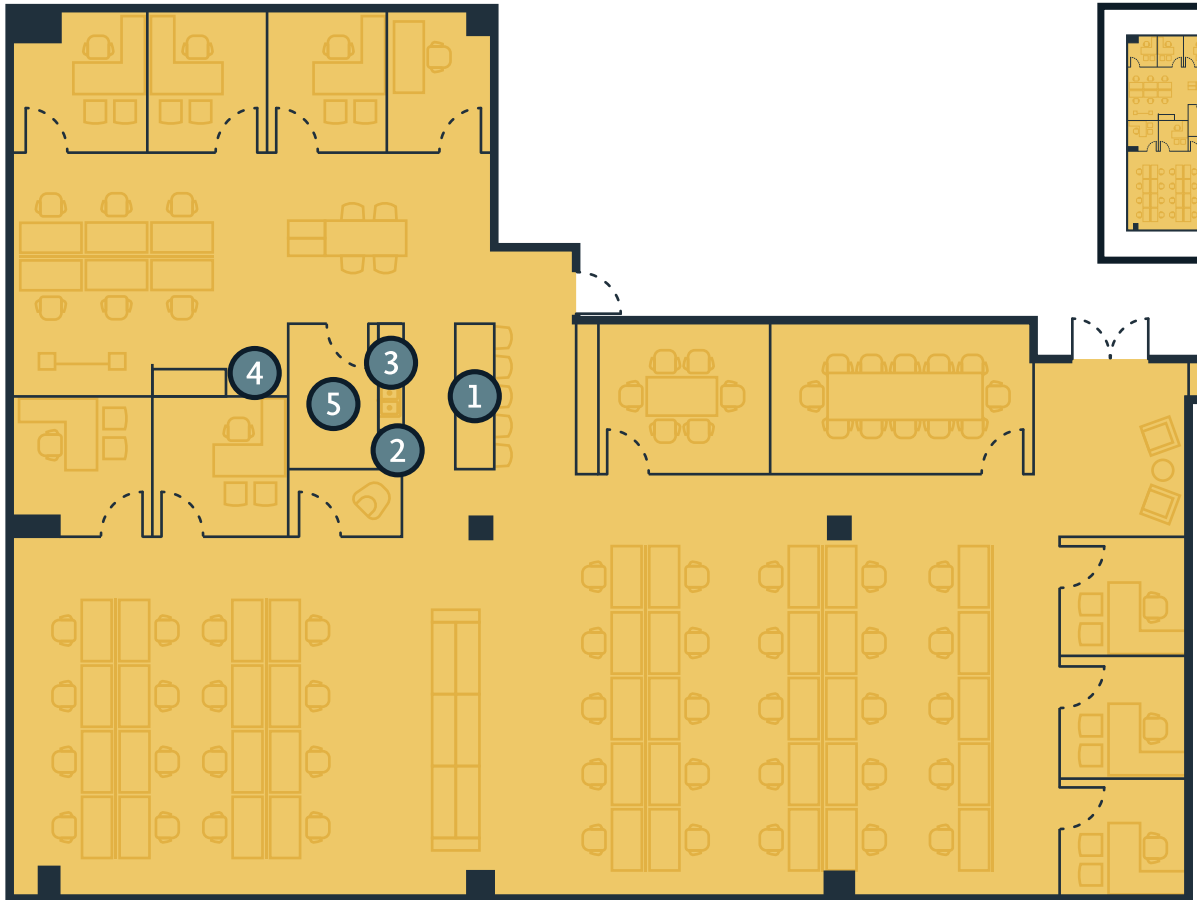

## AVAILABLE

Suite 360  
6,655 RSF

### LEGEND

- 1 Break Area
- 2 Copy Area
- 3 IT & Storage
- 4 Wellness Room

\*Furniture not included, for illustration purposes only.

## AVAILABLE Suite 200 7,129 SF

### LEGEND

- 1 Break Area
- 2 Full Refrigerator
- 3 Dishwasher
- 4 Copy Area
- 5 IT & Storage

*\*Furniture not included, for illustration purposes only.*