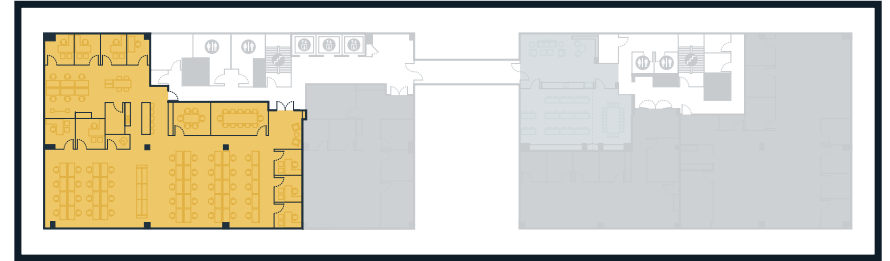

## AVAILABLE

Suite 360  
6,655 RSF

### LEGEND

- 1 Break Area
- 2 Copy Area
- 3 IT & Storage
- 4 Wellness Room

\*Furniture not included, for illustration purposes only.

## AVAILABLE Suite 200 7,129 SF

### LEGEND

- 1 Break Area
- 2 Full Refrigerator
- 3 Dishwasher
- 4 Copy Area
- 5 IT & Storage

*\*Furniture not included, for illustration purposes only.*