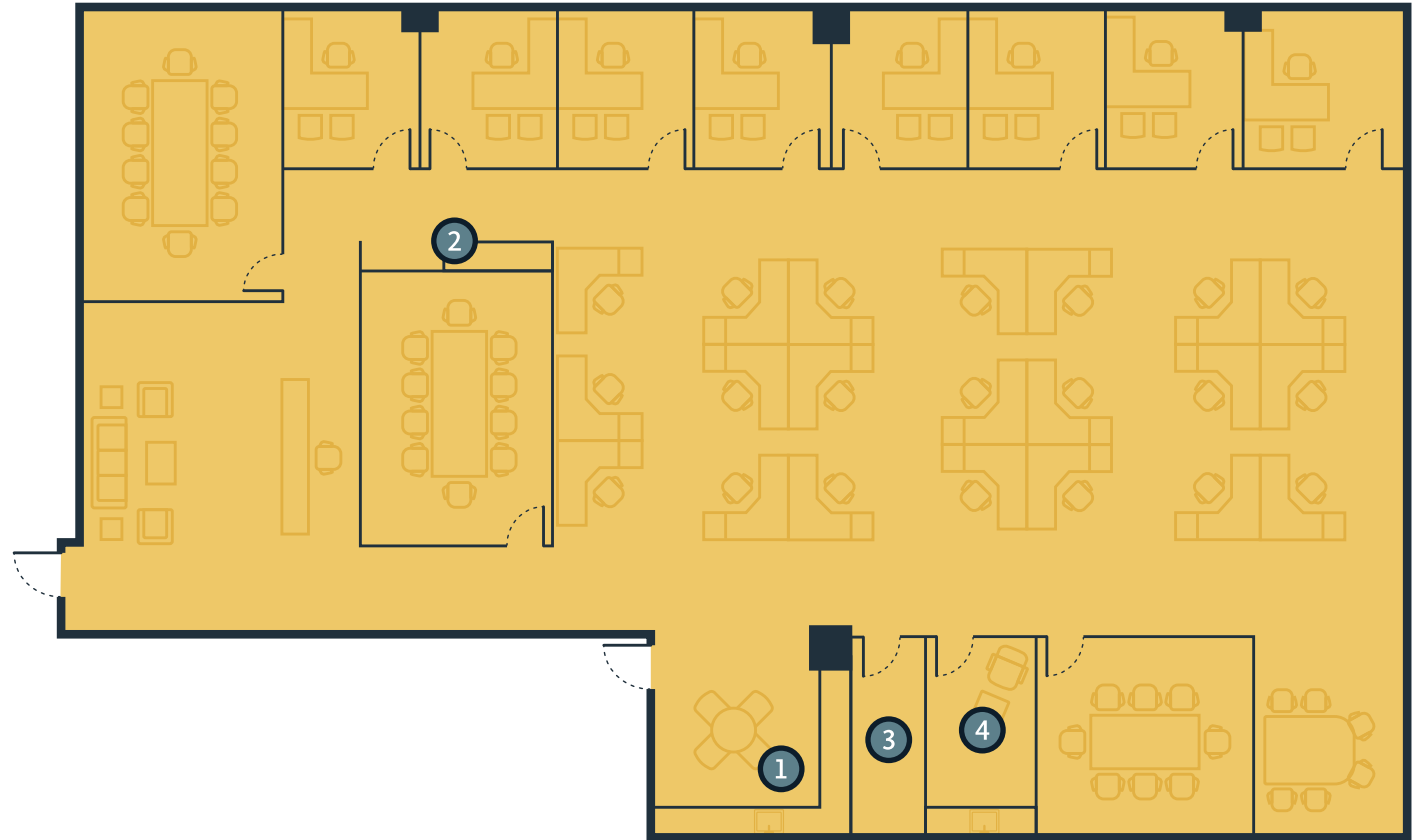

## AVAILABLE

Suite 360  
6,655 RSF

### LEGEND

- 1 Break Area
- 2 Copy Area
- 3 IT & Storage
- 4 Wellness Room

\*Furniture not included, for illustration purposes only.

## AVAILABLE Suite 200 7,129 SF

### LEGEND

- 1 Break Area
- 2 Full Refrigerator
- 3 Dishwasher
- 4 Copy Area
- 5 IT & Storage

*\*Furniture not included, for illustration purposes only.*