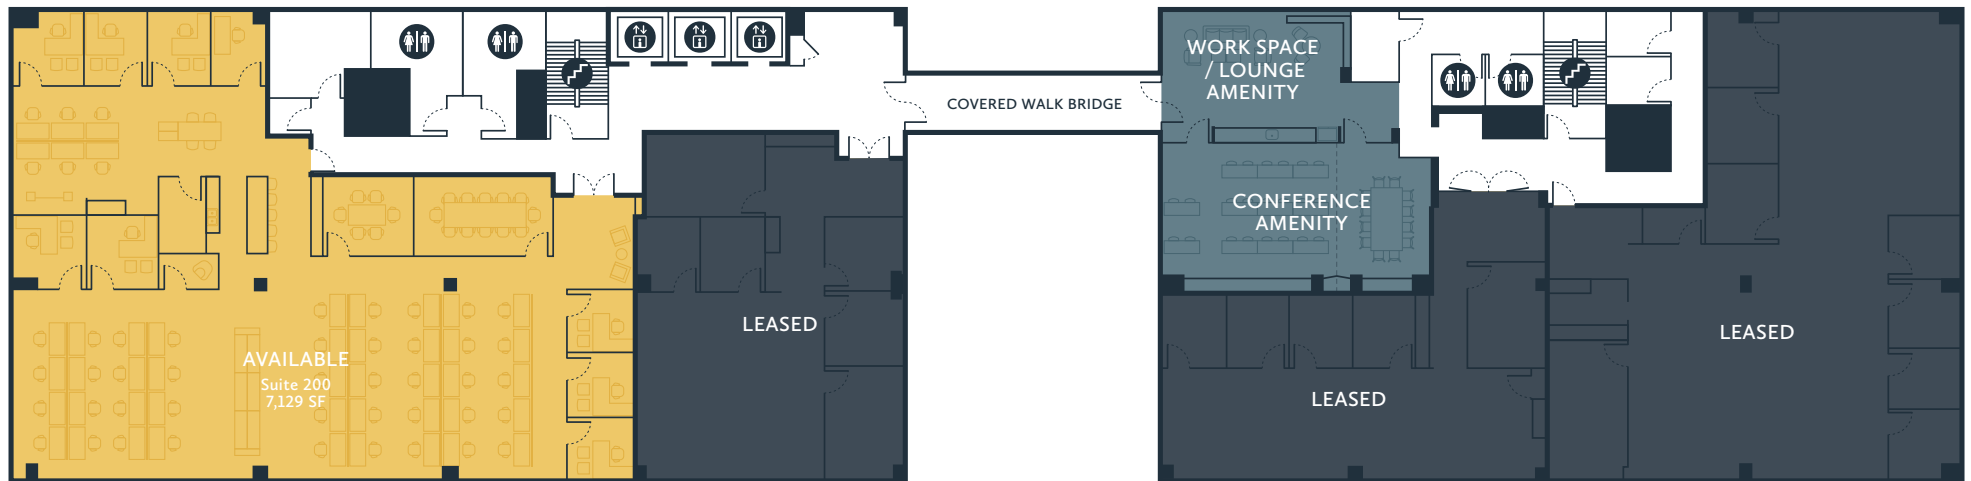

## AVAILABLE

Suite 360  
6,655 RSF

### LEGEND

- 1 Break Area
- 2 Copy Area
- 3 IT & Storage
- 4 Wellness Room

\*Furniture not included, for illustration purposes only.

## AVAILABLE Suite 200 7,129 SF

### LEGEND

- 1 Break Area
- 2 Full Refrigerator
- 3 Dishwasher
- 4 Copy Area
- 5 IT & Storage

*\*Furniture not included, for illustration purposes only.*