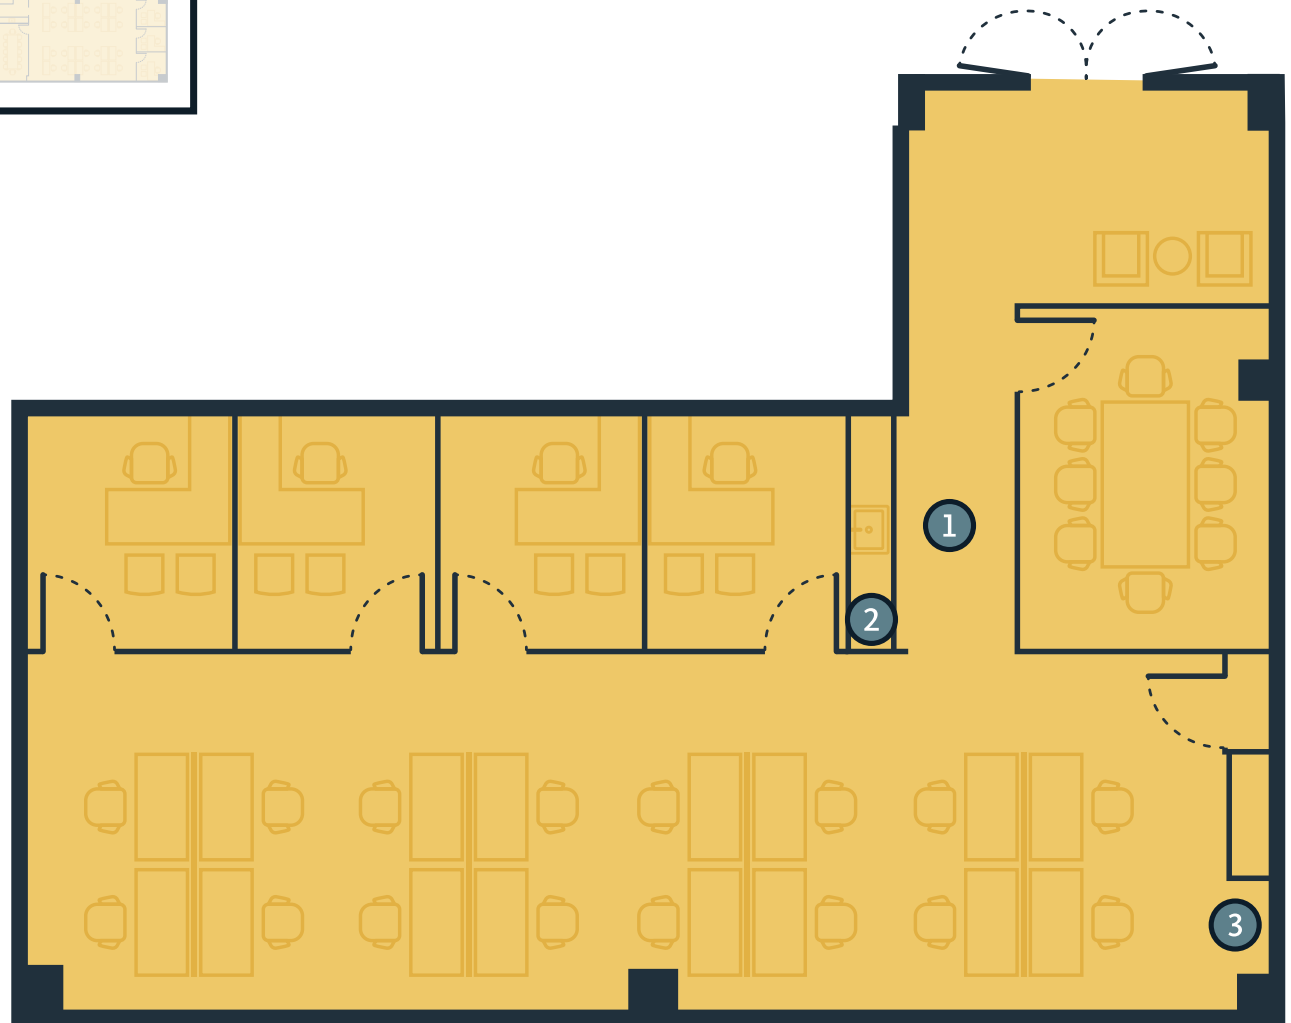

AVAILABLE

Suite 360
6,655 RSF

LEGEND

- 1 Break Area
- 2 Copy Area
- 3 IT & Storage
- 4 Wellness Room

*Furniture not included, for illustration purposes only.

AVAILABLE Suite 200 7,129 SF

LEGEND

- 1 Break Area
- 2 Full Refrigerator
- 3 Dishwasher
- 4 Copy Area
- 5 IT & Storage

AVAILABLE

Suite 230
2,621 SF

LEGEND

- Break Area
- 2 Undercounter Refrigerator
- 3 Copy Area
-

*Furniture not included, for illustration purposes only.

PENDING

Suite 250

5,034 SF

LEGEND

- Break Area
- 2 Undercounter Refrigerator
- 3 Copy Area
-

*Furniture not included, for illustration purposes only.