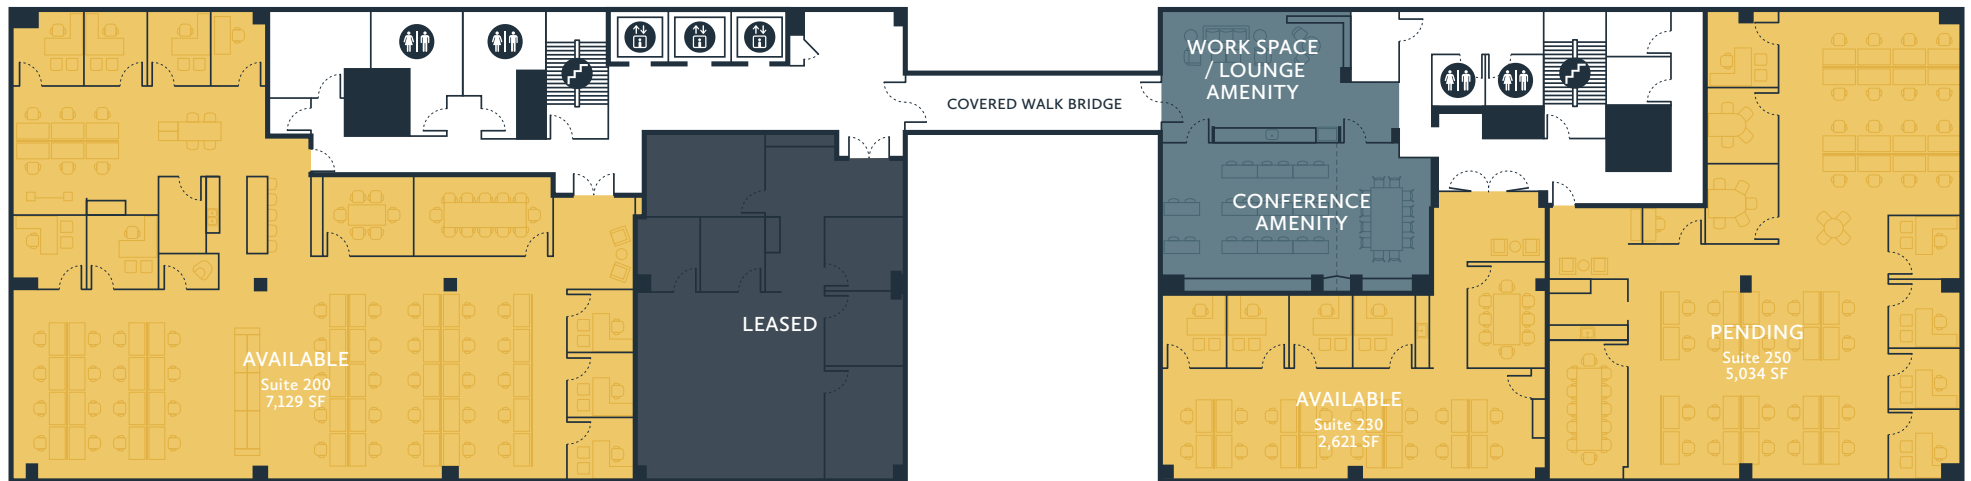

AVAILABLE

Suite 360
6,655 RSF

LEGEND

- 1 Break Area
- 2 Copy Area
- 3 IT & Storage
- 4 Wellness Room

*Furniture not included, for illustration purposes only.

AVAILABLE Suite 200 7,129 SF

LEGEND

- 1 Break Area
- 2 Full Refrigerator
- 3 Dishwasher
- 4 Copy Area
- 5 IT & Storage

AVAILABLE

Suite 230
2,621 SF

LEGEND

- Break Area
- 2 Undercounter Refrigerator
- 3 Copy Area
-

*Furniture not included, for illustration purposes only.

PENDING

Suite 250

5,034 SF

LEGEND

- Break Area
- 2 Undercounter Refrigerator
- 3 Copy Area
-

*Furniture not included, for illustration purposes only.