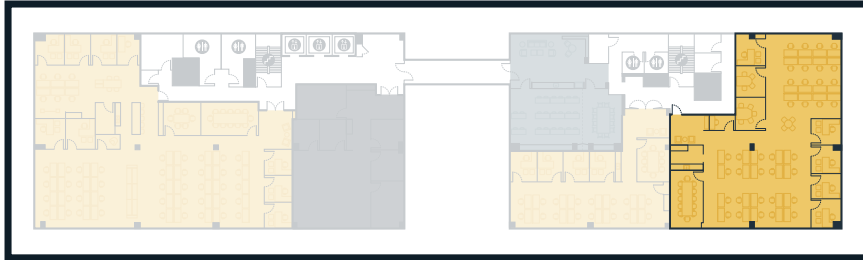

AVAILABLE

Suite 360
6,655 RSF

LEGEND

- 1 Break Area
- 2 Copy Area
- 3 IT & Storage
- 4 Wellness Room

*Furniture not included, for illustration purposes only.

AVAILABLE Suite 200 7,129 SF

LEGEND

- 1 Break Area
- 2 Full Refrigerator
- 3 Dishwasher
- 4 Copy Area
- 5 IT & Storage

AVAILABLE

Suite 230
2,621 SF

LEGEND

- Break Area
- 2 Undercounter Refrigerator
- 3 Copy Area
-

*Furniture not included, for illustration purposes only.

PENDING

Suite 250

5,034 SF

LEGEND

- Break Area
- 2 Undercounter Refrigerator
- 3 Copy Area
-

*Furniture not included, for illustration purposes only.