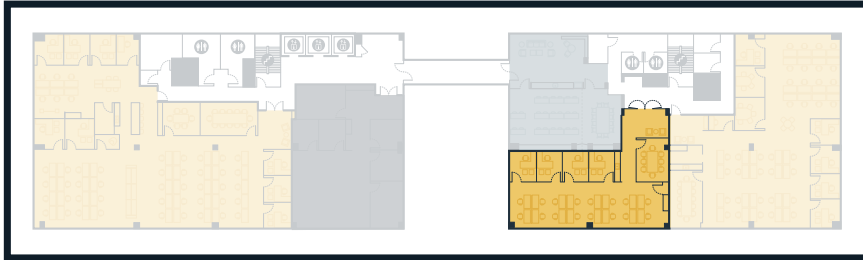

AVAILABLE

Suite 360
6,655 RSF

LEGEND

- 1 Break Area
- 2 Copy Area
- 3 IT & Storage
- 4 Wellness Room

*Furniture not included, for illustration purposes only.

AVAILABLE Suite 200 7,129 SF

LEGEND

- 1 Break Area
- 2 Full Refrigerator
- 3 Dishwasher
- 4 Copy Area
- 5 IT & Storage

AVAILABLE

Suite 230
2,621 SF

LEGEND

- Break Area
- 2 Undercounter Refrigerator
- 3 Copy Area
-

*Furniture not included, for illustration purposes only.

PENDING

Suite 250

5,034 SF

LEGEND

- Break Area
- 2 Undercounter Refrigerator
- 3 Copy Area
-

*Furniture not included, for illustration purposes only.