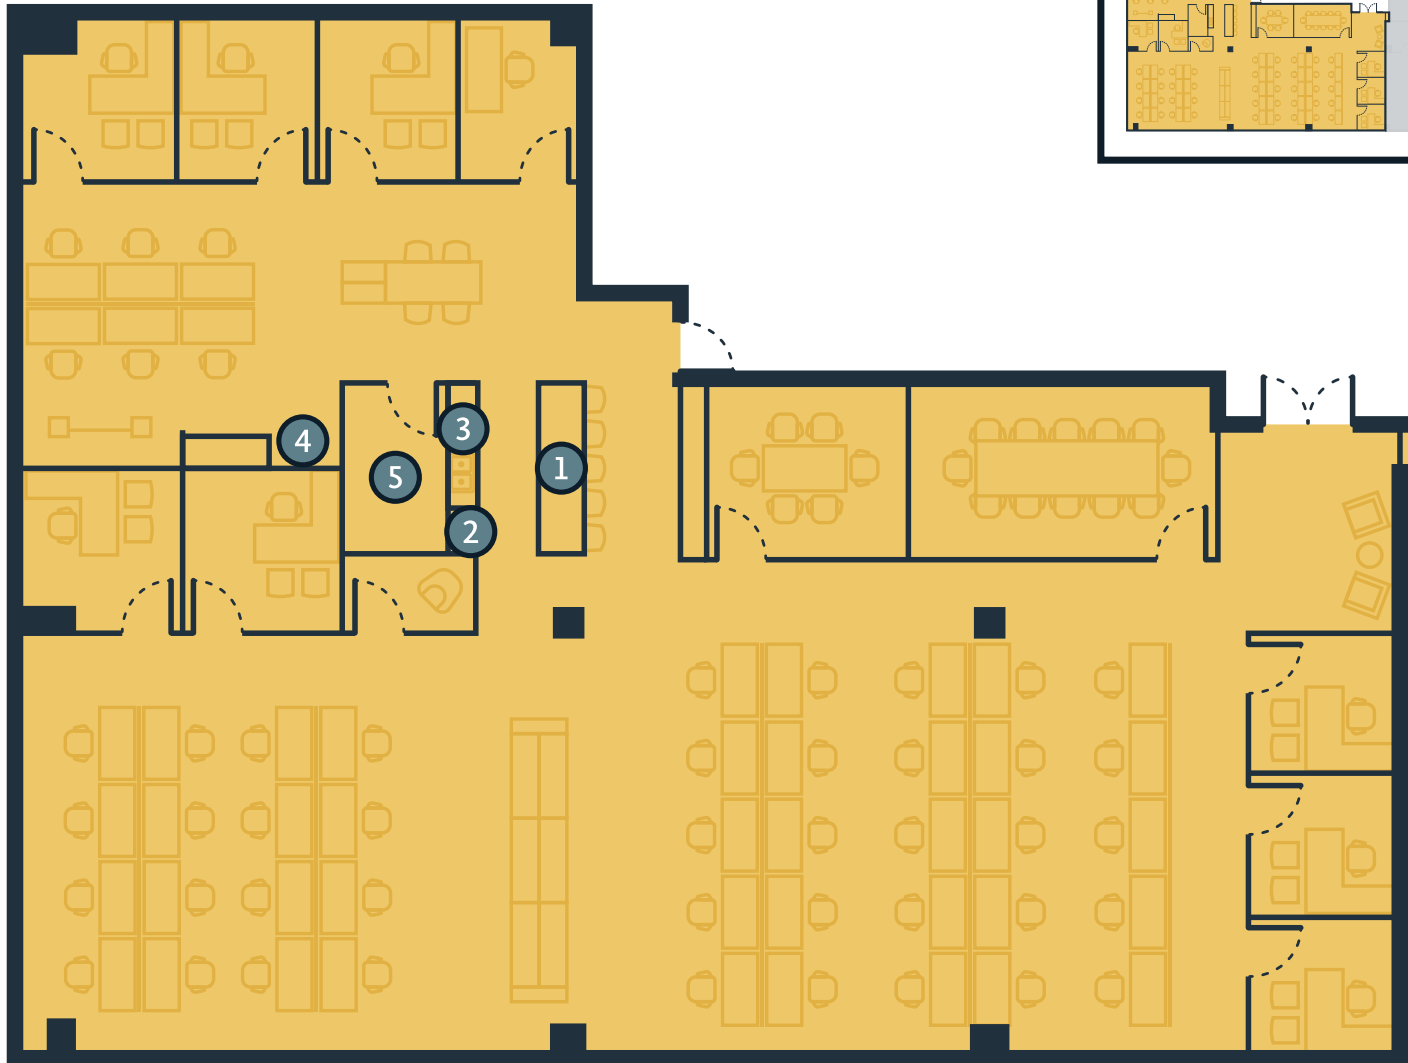

AVAILABLE

Suite 360
6,655 RSF

LEGEND

- 1 Break Area
- 2 Copy Area
- 3 IT & Storage
- 4 Wellness Room

*Furniture not included, for illustration purposes only.

AVAILABLE Suite 200 7,129 SF

LEGEND

- 1 Break Area
- 2 Full Refrigerator
- 3 Dishwasher
- 4 Copy Area
- 5 IT & Storage

AVAILABLE

Suite 230
2,621 SF

LEGEND

- Break Area
- 2 Undercounter Refrigerator
- 3 Copy Area
-

*Furniture not included, for illustration purposes only.

PENDING

Suite 250

5,034 SF

LEGEND

- Break Area
- 2 Undercounter Refrigerator
- 3 Copy Area
-

*Furniture not included, for illustration purposes only.