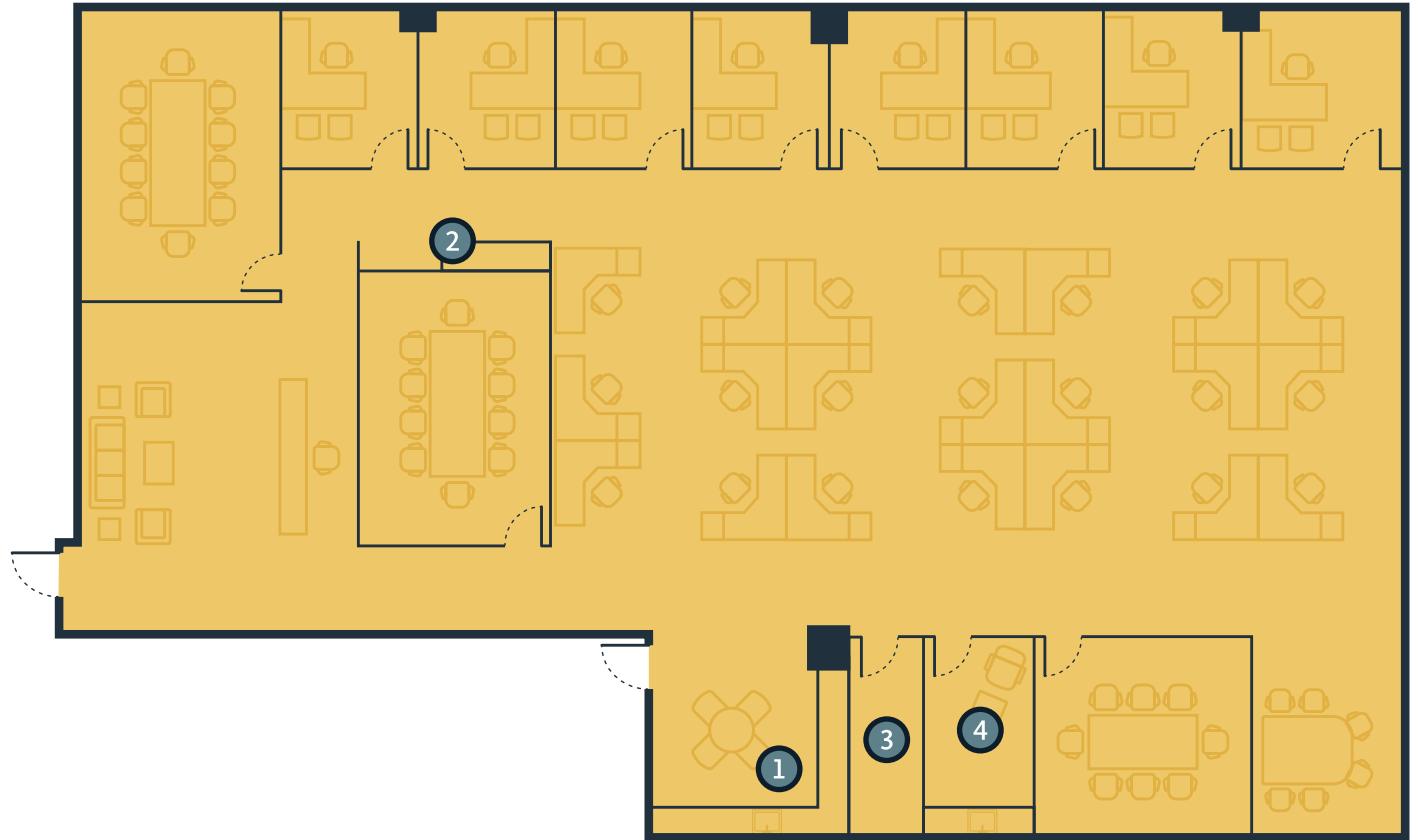

AVAILABLE

Suite 360
6,655 RSF

LEGEND

- 1 Break Area
- 2 Copy Area
- 3 IT & Storage
- 4 Wellness Room

*Furniture not included, for illustration purposes only.

AVAILABLE Suite 200 7,129 SF

LEGEND

- 1 Break Area
- 2 Full Refrigerator
- 3 Dishwasher
- 4 Copy Area
- 5 IT & Storage

AVAILABLE

Suite 230
2,621 SF

LEGEND

- Break Area
- 2 Undercounter Refrigerator
- 3 Copy Area
-

*Furniture not included, for illustration purposes only.

PENDING

Suite 250

5,034 SF

LEGEND

- Break Area
- 2 Undercounter Refrigerator
- 3 Copy Area
-

*Furniture not included, for illustration purposes only.