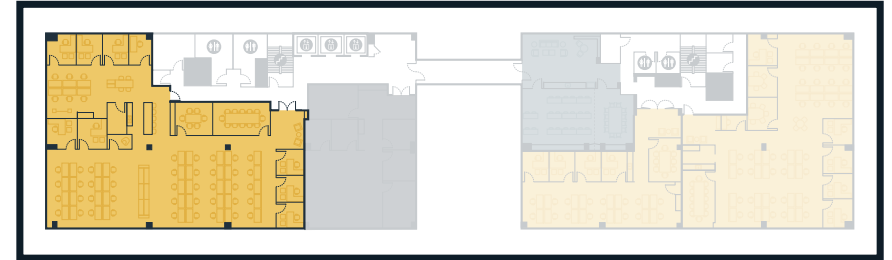

AVAILABLE

Suite 360
6,655 RSF

LEGEND

- 1 Break Area
- 2 Copy Area
- 3 IT & Storage
- 4 Wellness Room

*Furniture not included, for illustration purposes only.

AVAILABLE Suite 200 7,129 SF

LEGEND

- 1 Break Area
- 2 Full Refrigerator
- 3 Dishwasher
- 4 Copy Area
- 5 IT & Storage

AVAILABLE

Suite 230
2,621 SF

LEGEND

- Break Area
- 2 Undercounter Refrigerator
- 3 Copy Area
-

*Furniture not included, for illustration purposes only.

PENDING

Suite 250

5,034 SF

LEGEND

- Break Area
- 2 Undercounter Refrigerator
- 3 Copy Area
-

*Furniture not included, for illustration purposes only.