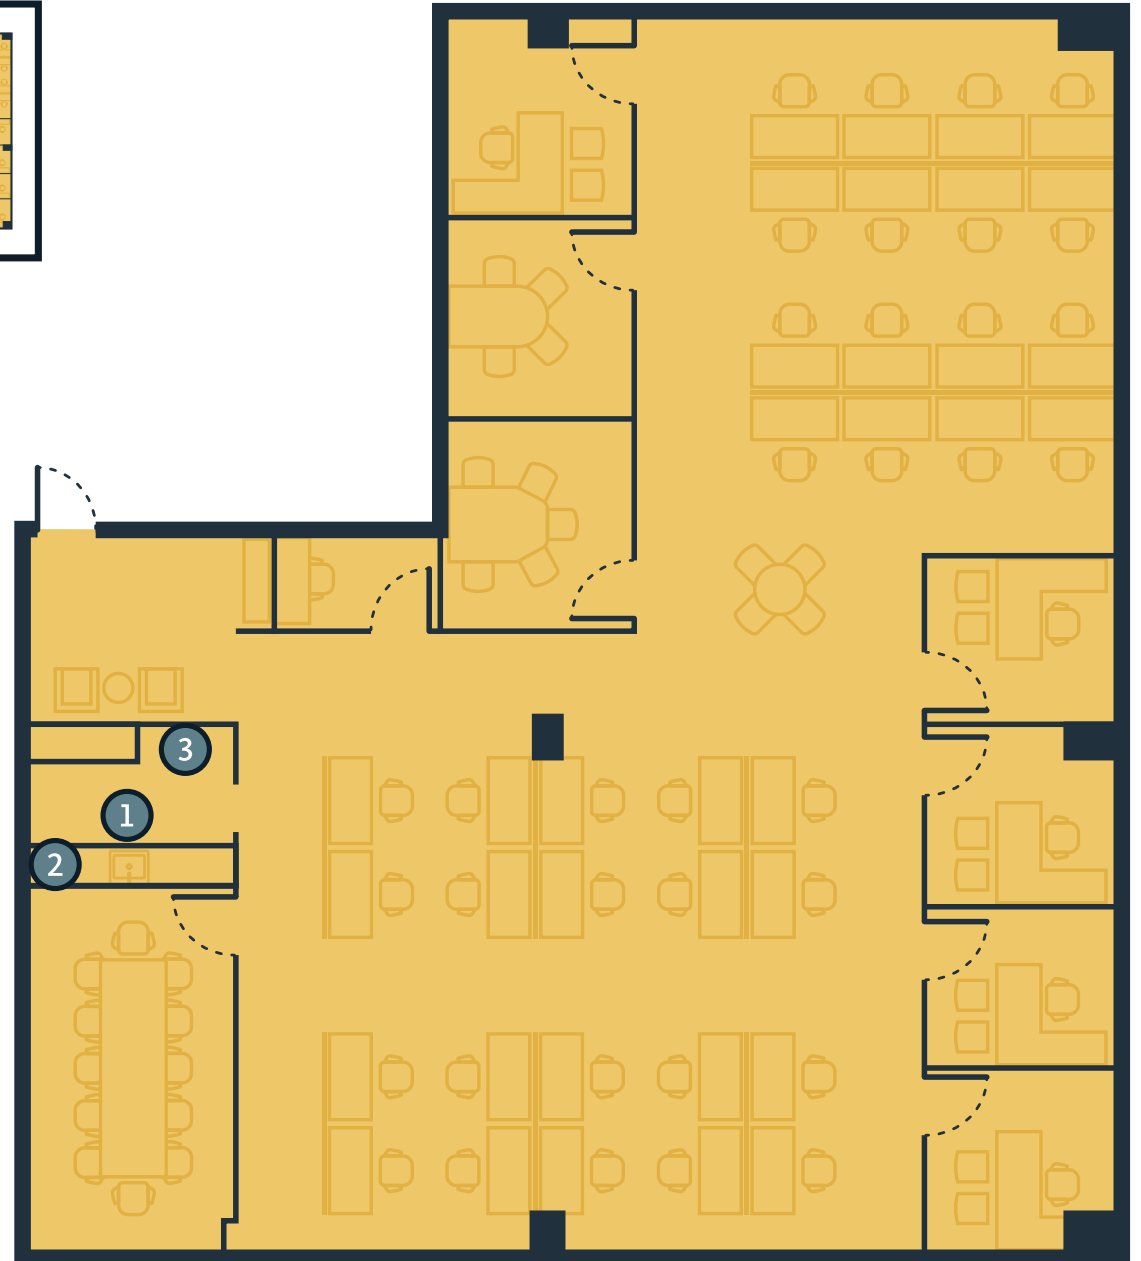

AVAILABLE

Suite 360
6,655 RSF

LEGEND

- 1 Break Area
- 2 Copy Area
- 3 IT & Storage
- 4 Wellness Room

*Furniture not included, for illustration purposes only.

AVAILABLE Suite 200 7,129 SF

LEGEND

- 1 Break Area
- 2 Full Refrigerator
- 3 Dishwasher
- 4 Copy Area
- 5 IT & Storage

AVAILABLE

Suite 230
2,621 SF

LEGEND

- Break Area
- 2 Undercounter Refrigerator
- 3 Copy Area
-

*Furniture not included, for illustration purposes only.

PENDING

Suite 250

5,034 SF

LEGEND

- Break Area
- 2 Undercounter Refrigerator
- 3 Copy Area
-

*Furniture not included, for illustration purposes only.