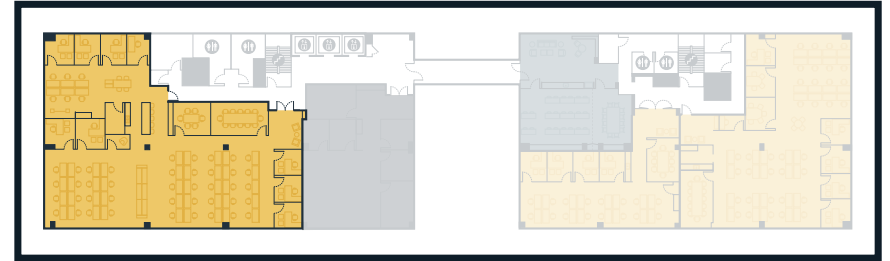

### LEGEND

- 1 Break Area
- 2 Copy Area
- 3 IT & Storage
- 4 Wellness Room

\*Furniture not included, for illustration purposes only.

## AVAILABLE Suite 200 7,129 SF

### LEGEND

- 1 Break Area
- 2 Full Refrigerator
- 3 Dishwasher
- 4 Copy Area
- 5 IT & Storage

\*Furniture not included, for illustration purposes only.

### LEGEND

- 1 Break Area
- 2 Undercounter Refrigerator
- 3 Copy Area