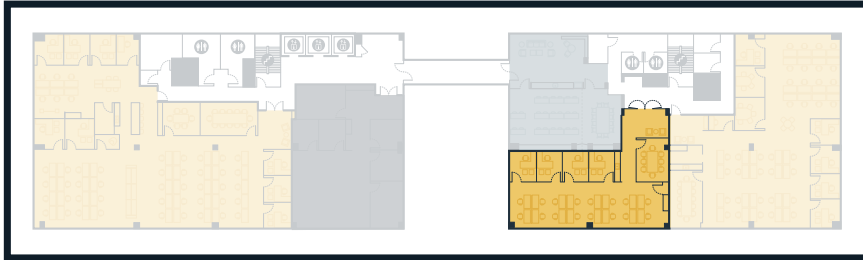

### LEGEND

- 1 Break Area
- 2 Copy Area
- 3 IT & Storage
- 4 Wellness Room

\*Furniture not included, for illustration purposes only.

## AVAILABLE Suite 200 7,129 SF

### LEGEND

- 1 Break Area
- 2 Full Refrigerator
- 3 Dishwasher
- 4 Copy Area
- 5 IT & Storage

\*Furniture not included, for illustration purposes only.

### LEGEND

- 1 Break Area
- 2 Undercounter Refrigerator
- 3 Copy Area