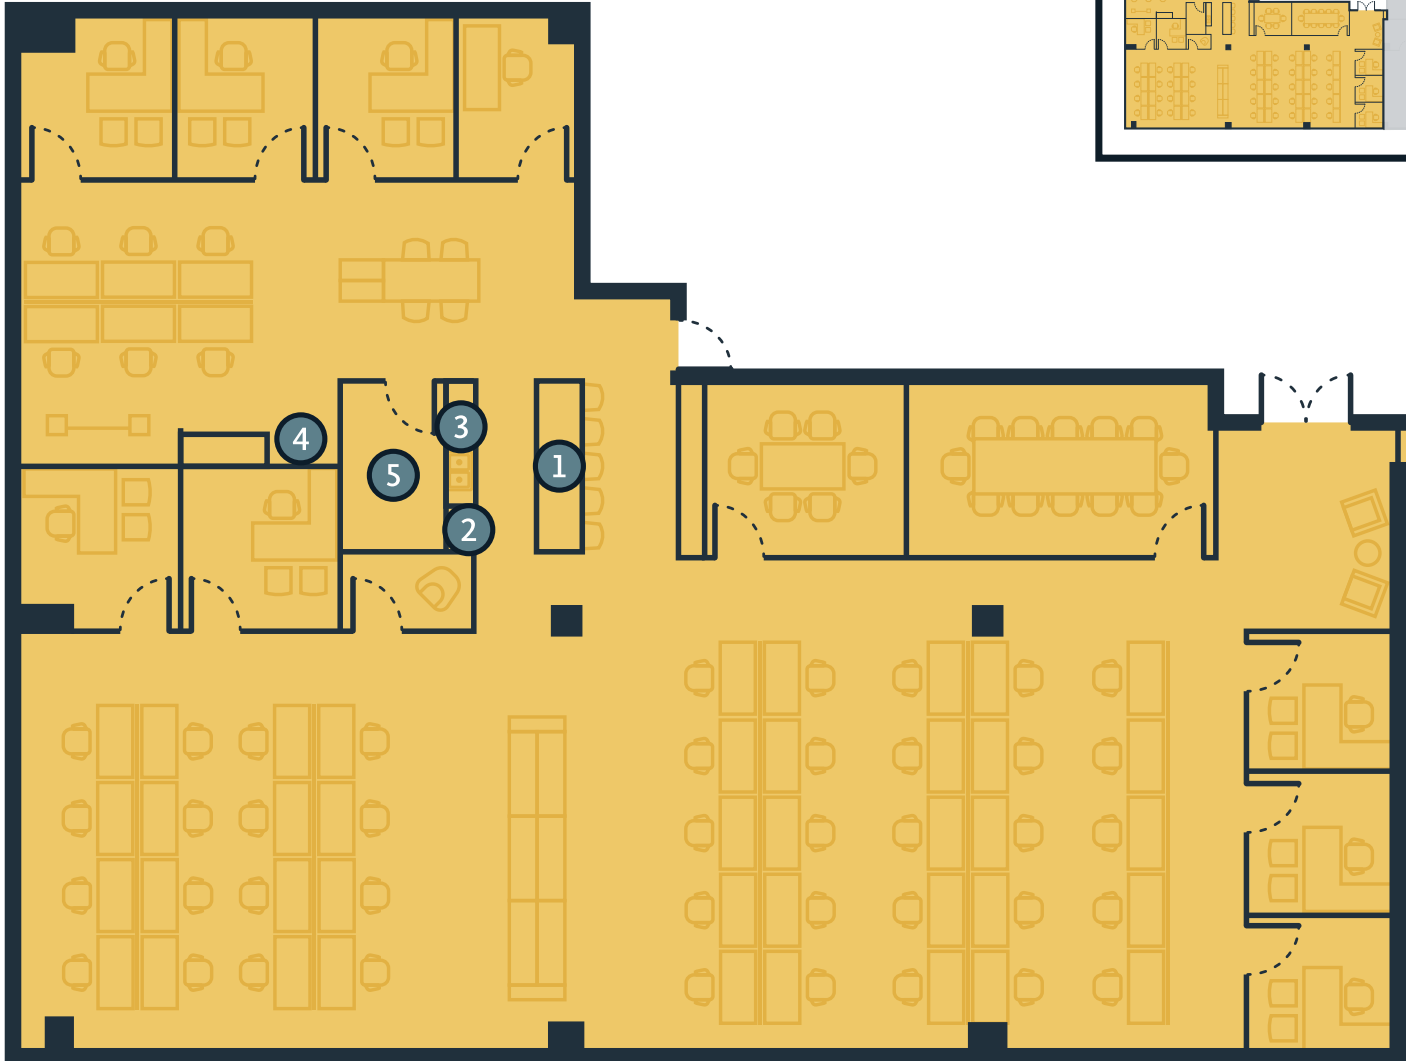

## AVAILABLE

Suite 360  
6,655 RSF

### LEGEND

- 1 Break Area
- 2 Copy Area
- 3 IT & Storage
- 4 Wellness Room

\*Furniture not included, for illustration purposes only.

## AVAILABLE Suite 200 7,129 SF

### LEGEND

- 1 Break Area
- 2 Undercounter Refrigerator
- 3 Copy Area