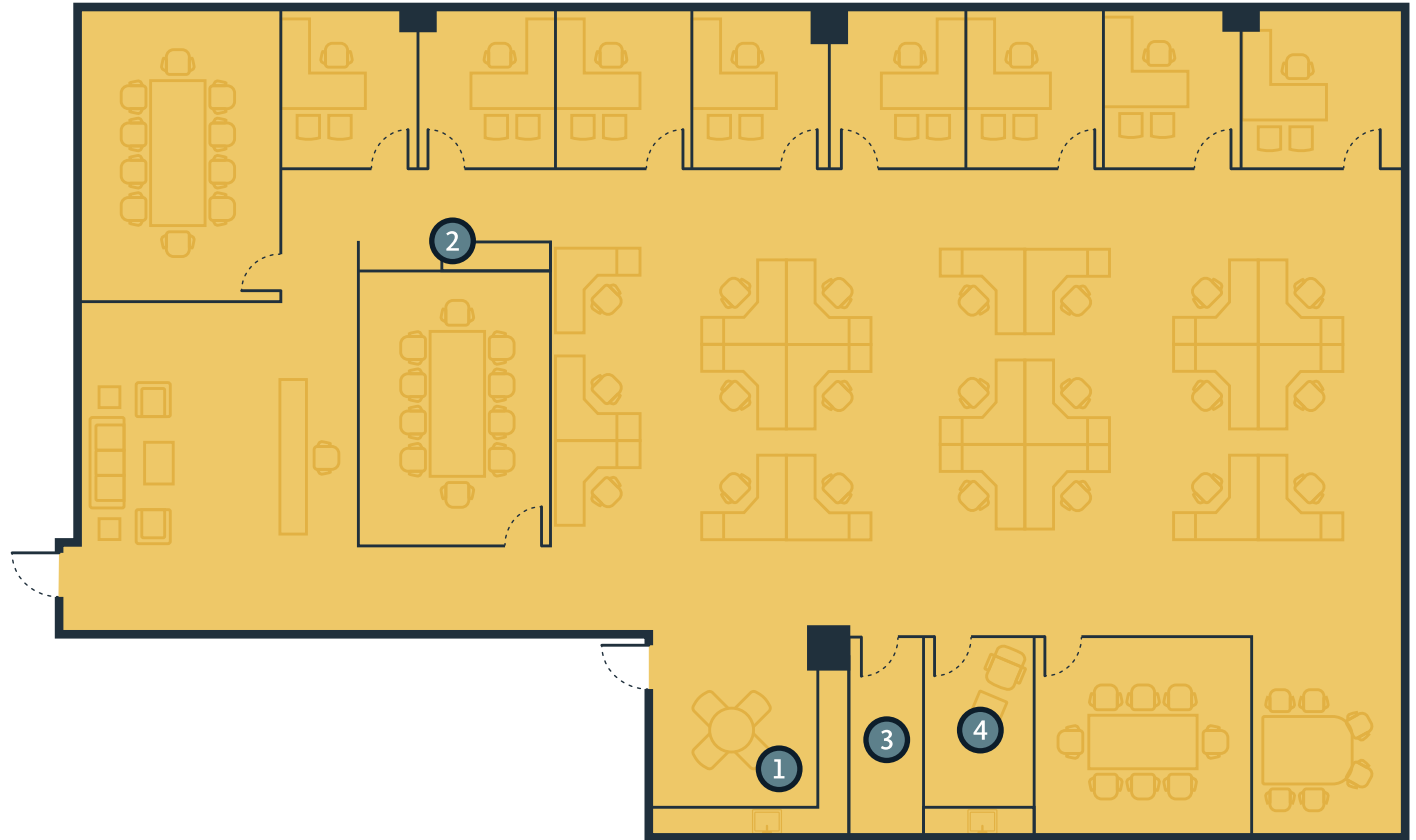

### LEGEND

- 1 Break Area
- 2 Copy Area
- 3 IT & Storage
- 4 Wellness Room

\*Furniture not included, for illustration purposes only.

## AVAILABLE Suite 200 7,129 SF

### LEGEND

- 1 Break Area
- 2 Full Refrigerator
- 3 Dishwasher
- 4 Copy Area
- 5 IT & Storage

\*Furniture not included, for illustration purposes only.

### LEGEND

- 1 Break Area
- 2 Undercounter Refrigerator
- 3 Copy Area