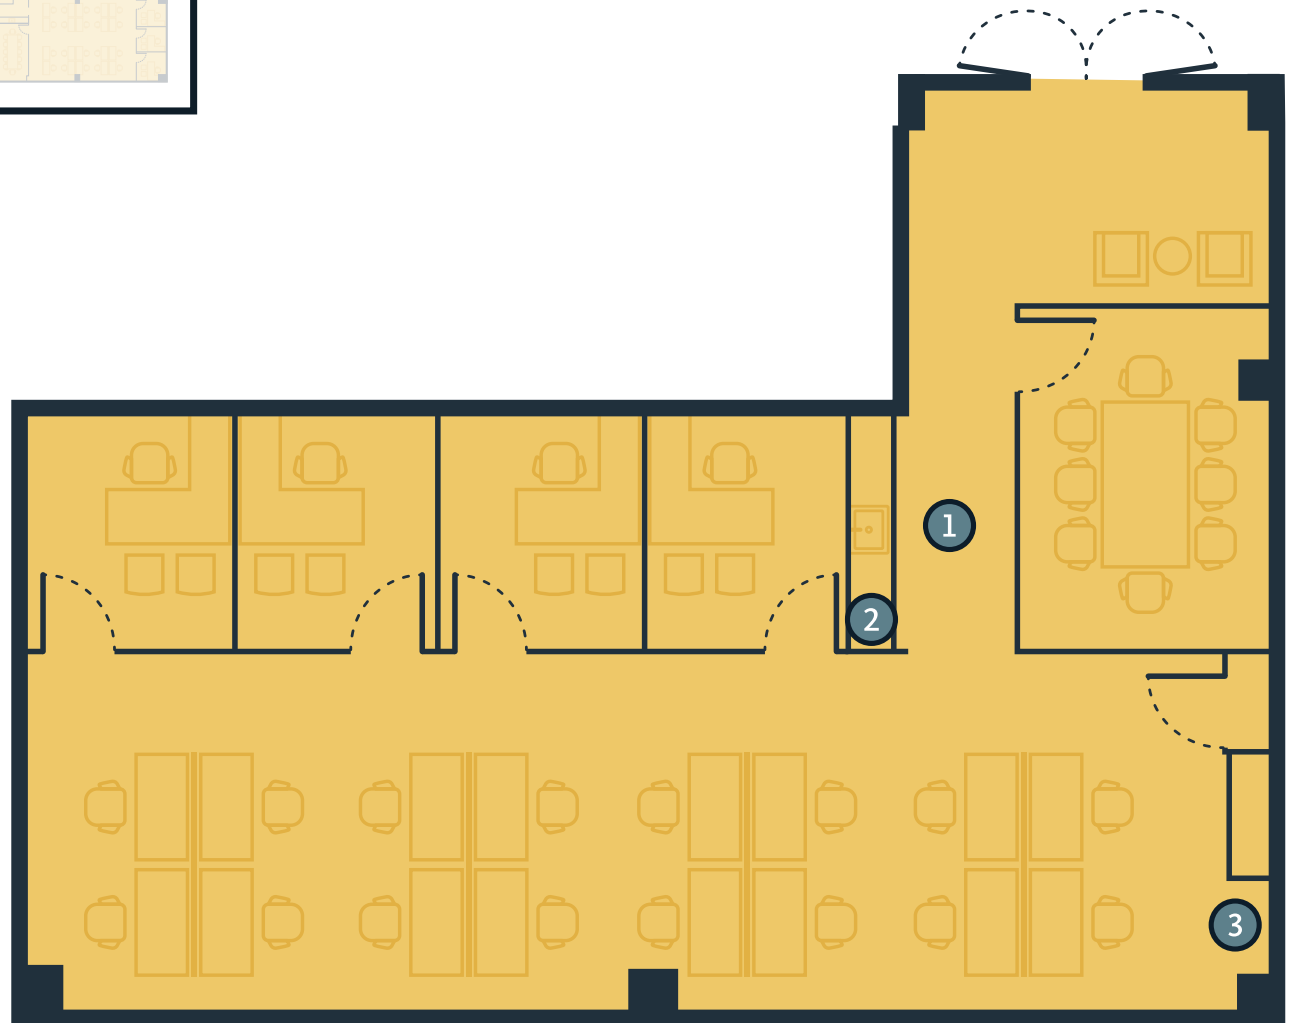

## AVAILABLE Suite 200 7,129 SF

### LEGEND

- 1 Break Area
- 2 Full Refrigerator
- 3 Dishwasher
- 4 Copy Area
- 5 IT & Storage

\*Furniture not included, for illustration purposes only.

## AVAILABLE

Suite 230  
2,621 SF

### LEGEND

- 1 Break Area
- 2 Undercounter Refrigerator
- 3 Copy Area