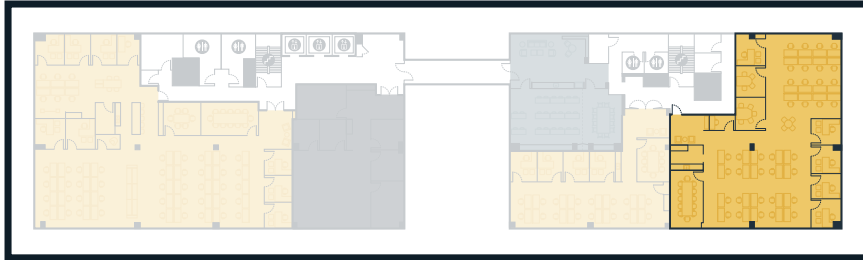

## AVAILABLE Suite 200 7,129 SF

### LEGEND

- 1 Break Area
- 2 Full Refrigerator
- 3 Dishwasher
- 4 Copy Area
- 5 IT & Storage

\*Furniture not included, for illustration purposes only.

## AVAILABLE

Suite 230  
2,621 SF

### LEGEND

- 1 Break Area
- 2 Undercounter Refrigerator
- 3 Copy Area