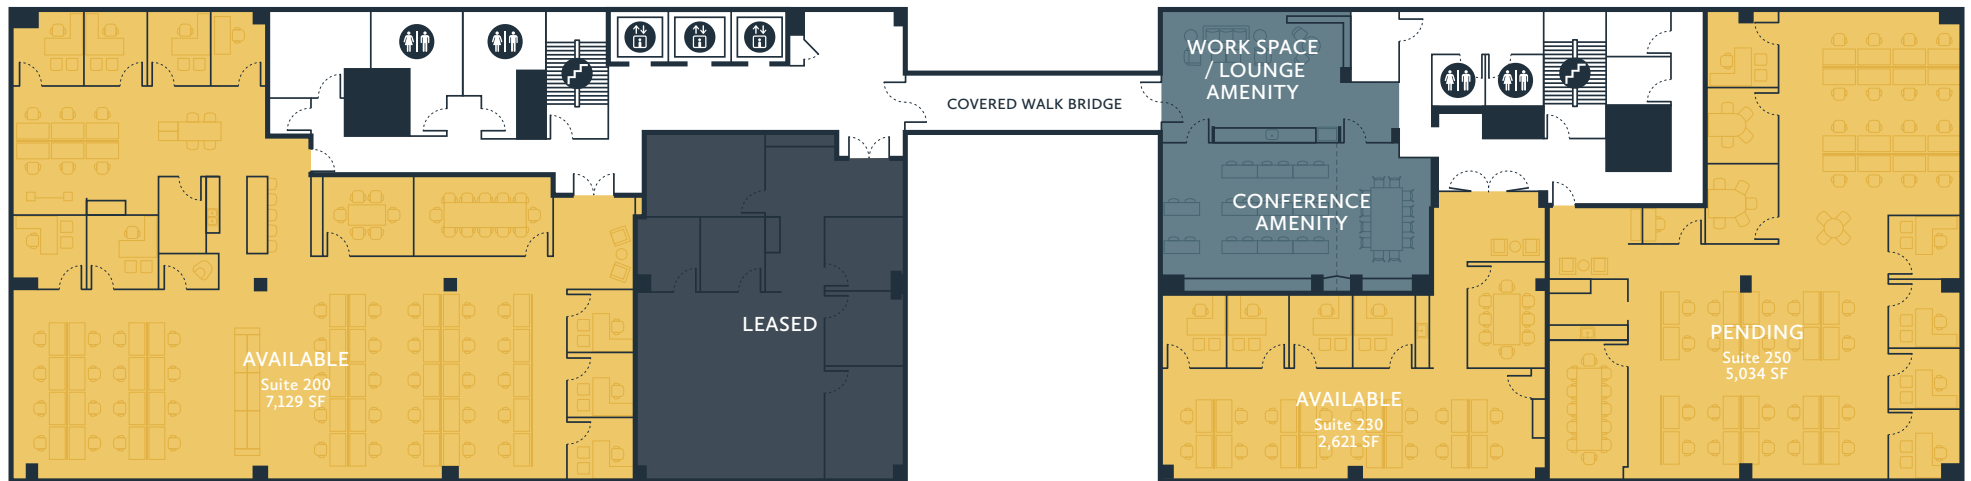

### LEGEND

- 1 Break Area
- 2 Copy Area
- 3 IT & Storage
- 4 Wellness Room

\*Furniture not included, for illustration purposes only.

## AVAILABLE Suite 200 7,129 SF

### LEGEND

- 1 Break Area
- 2 Full Refrigerator
- 3 Dishwasher
- 4 Copy Area
- 5 IT & Storage

\*Furniture not included, for illustration purposes only.

### LEGEND

- 1 Break Area
- 2 Undercounter Refrigerator
- 3 Copy Area