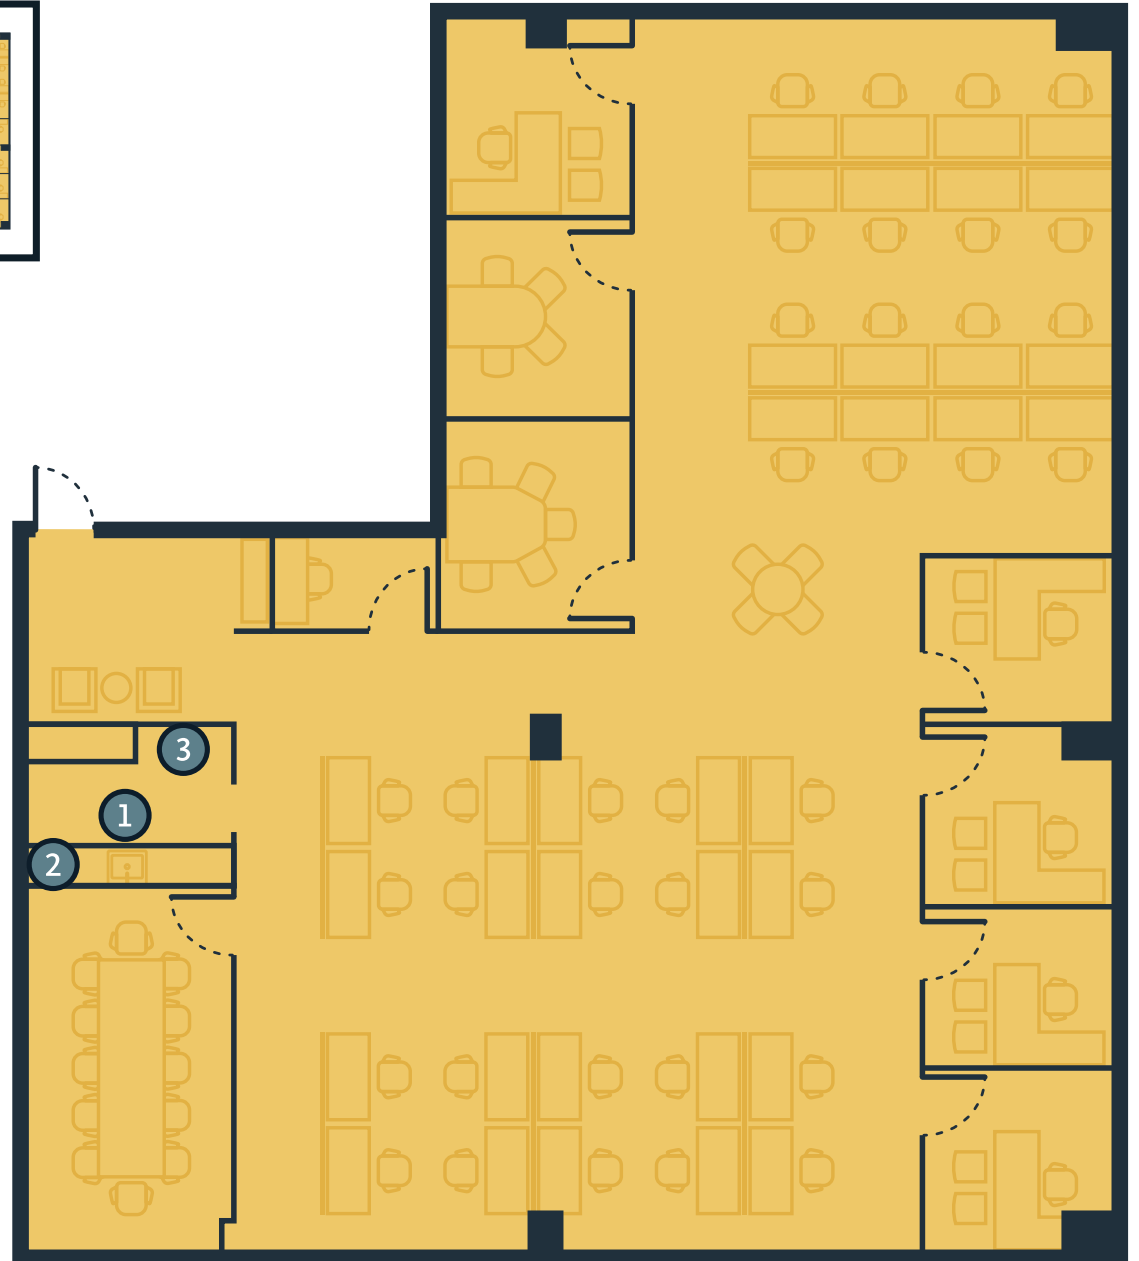

*Furniture not included, for illustration purposes only.