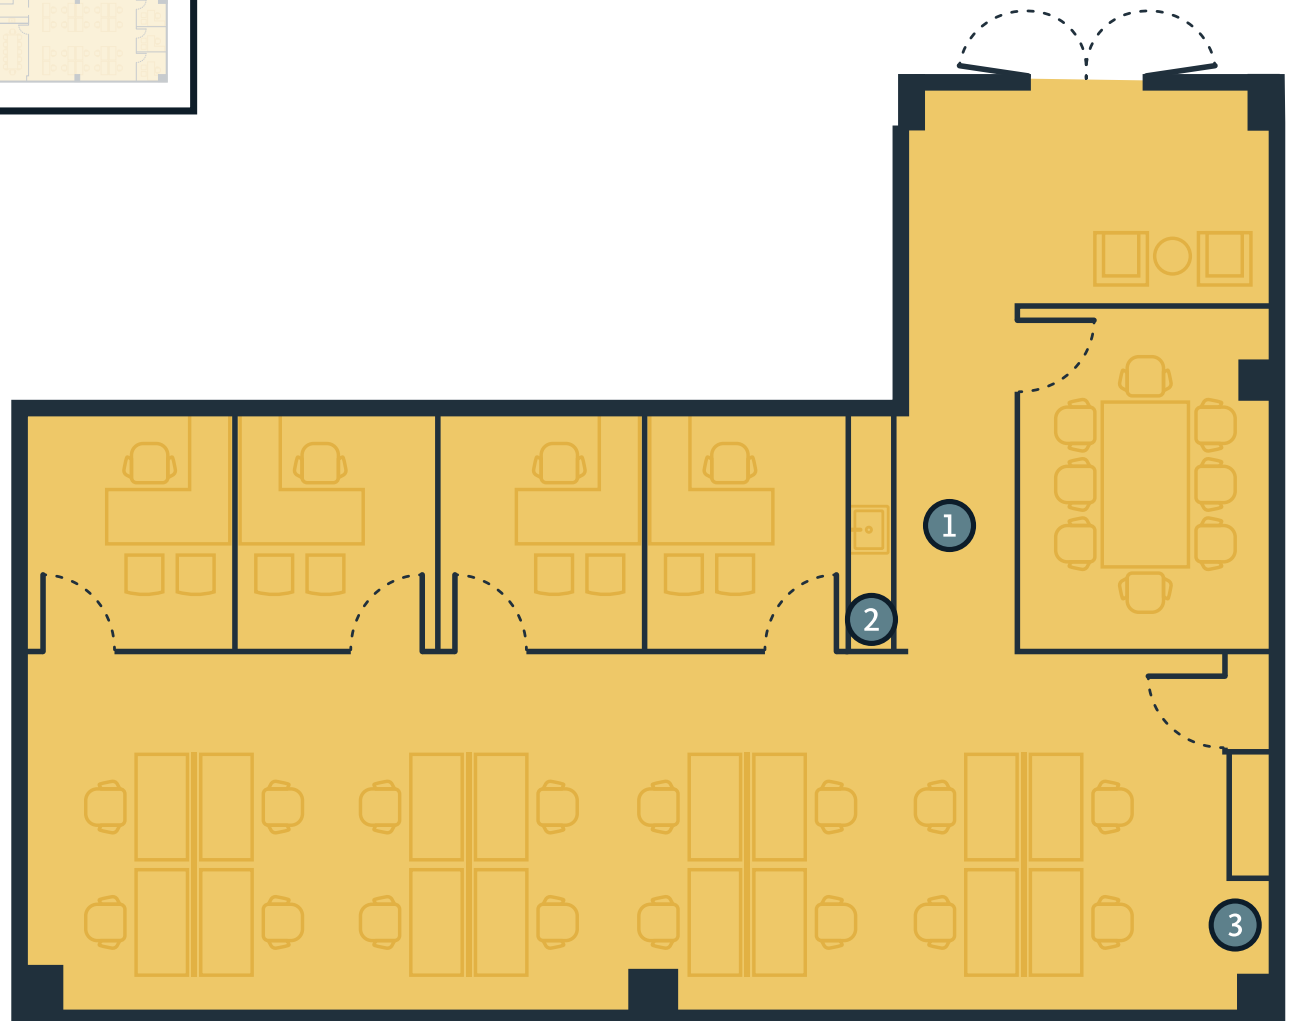

AVAILABLE Suite 200 7,129 SF

LEGEND

- 1 Break Area
- 2 Full Refrigerator
- 3 Dishwasher
- 4 Copy Area
- 5 IT & Storage

AVAILABLE

Suite 230
2,621 SF

LEGEND

- 1 Break Area
- 2 Undercounter Refrigerator
- 3 Copy Area

PENDING

Suite 250

5,034 SF

LEGEND

- 1 Break Area
- 2 Undercounter Refrigerator
- 3 Copy Area

*Furniture not included, for illustration purposes only.