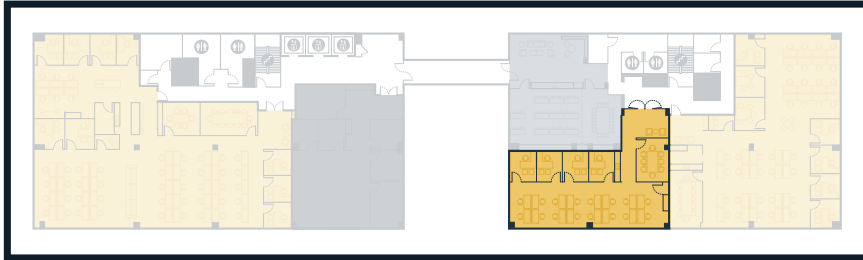

AVAILABLE Suite 200 7,129 SF

LEGEND

- 1 Break Area
- 2 Full Refrigerator
- 3 Dishwasher
- 4 Copy Area
- 5 IT & Storage

AVAILABLE

Suite 230
2,621 SF

LEGEND

- 1 Break Area
- 2 Undercounter Refrigerator
- 3 Copy Area

PENDING

Suite 250

5,034 SF

LEGEND

- 1 Break Area
- 2 Undercounter Refrigerator
- 3 Copy Area

*Furniture not included, for illustration purposes only.