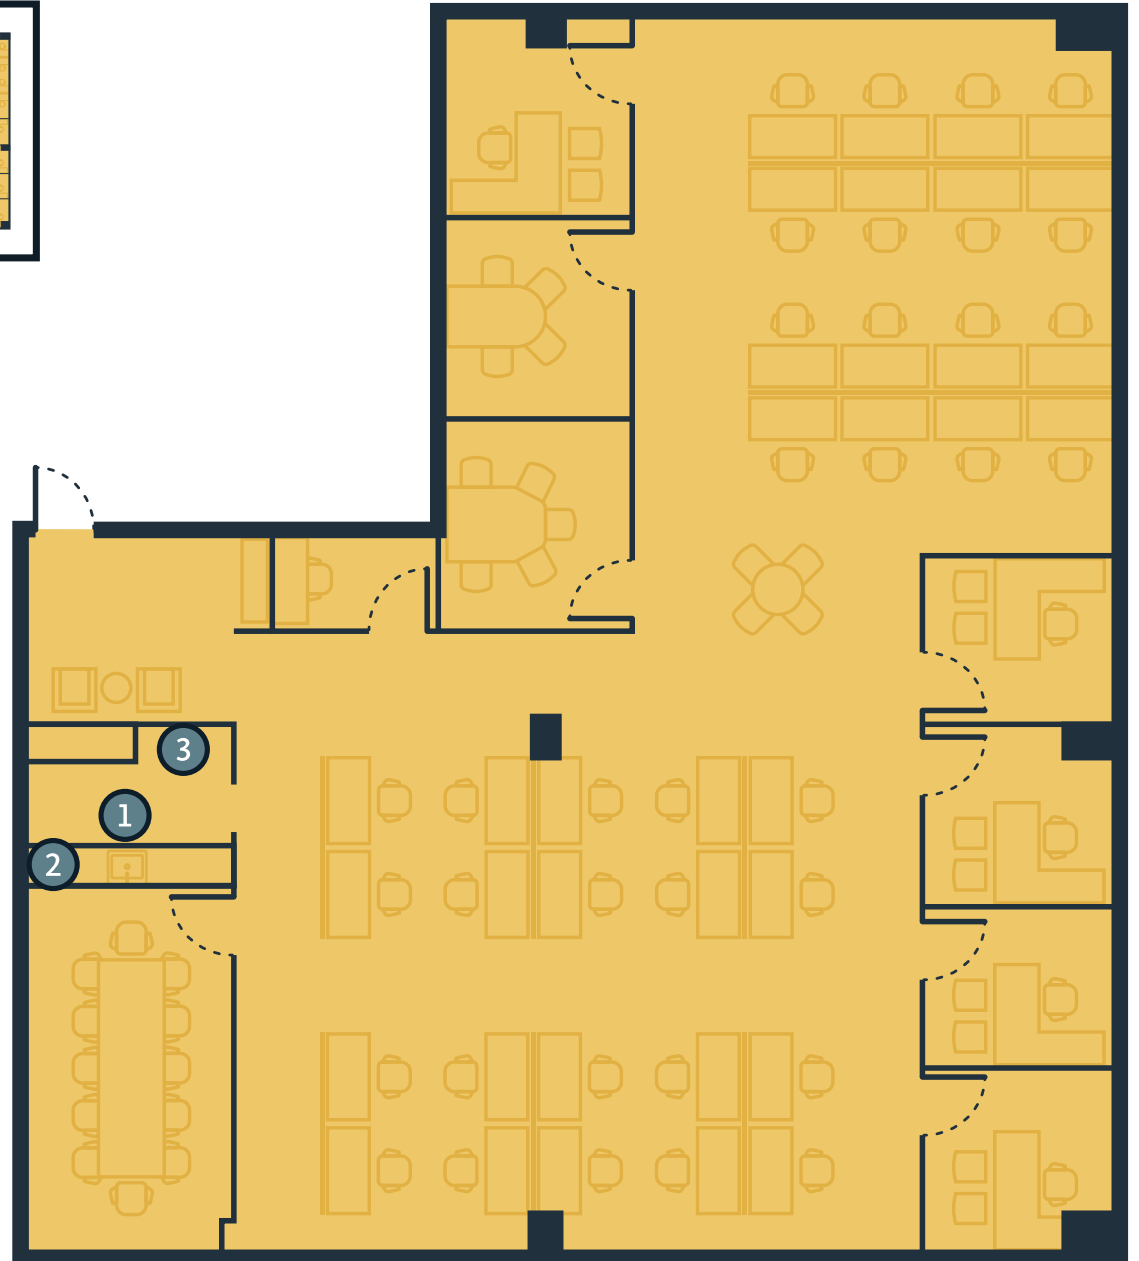

AVAILABLE Suite 200 7,129 SF

LEGEND

- 1 Break Area
- 2 Full Refrigerator
- 3 Dishwasher
- 4 Copy Area
- 5 IT & Storage

AVAILABLE

Suite 230
2,621 SF

LEGEND

- 1 Break Area
- 2 Undercounter Refrigerator
- 3 Copy Area

PENDING

Suite 250

5,034 SF

LEGEND

- 1 Break Area
- 2 Undercounter Refrigerator
- 3 Copy Area

*Furniture not included, for illustration purposes only.