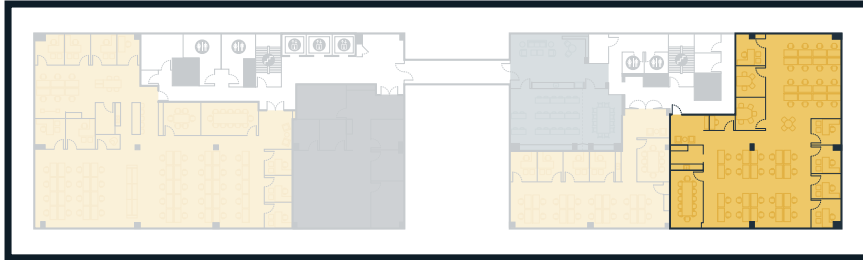

AVAILABLE Suite 200 7,129 SF

LEGEND

- 1 Break Area
- 2 Full Refrigerator
- 3 Dishwasher
- 4 Copy Area
- 5 IT & Storage

AVAILABLE

Suite 230
2,621 SF

LEGEND

- 1 Break Area
- 2 Undercounter Refrigerator
- 3 Copy Area

PENDING

Suite 250

5,034 SF

LEGEND

- 1 Break Area
- 2 Undercounter Refrigerator
- 3 Copy Area

*Furniture not included, for illustration purposes only.