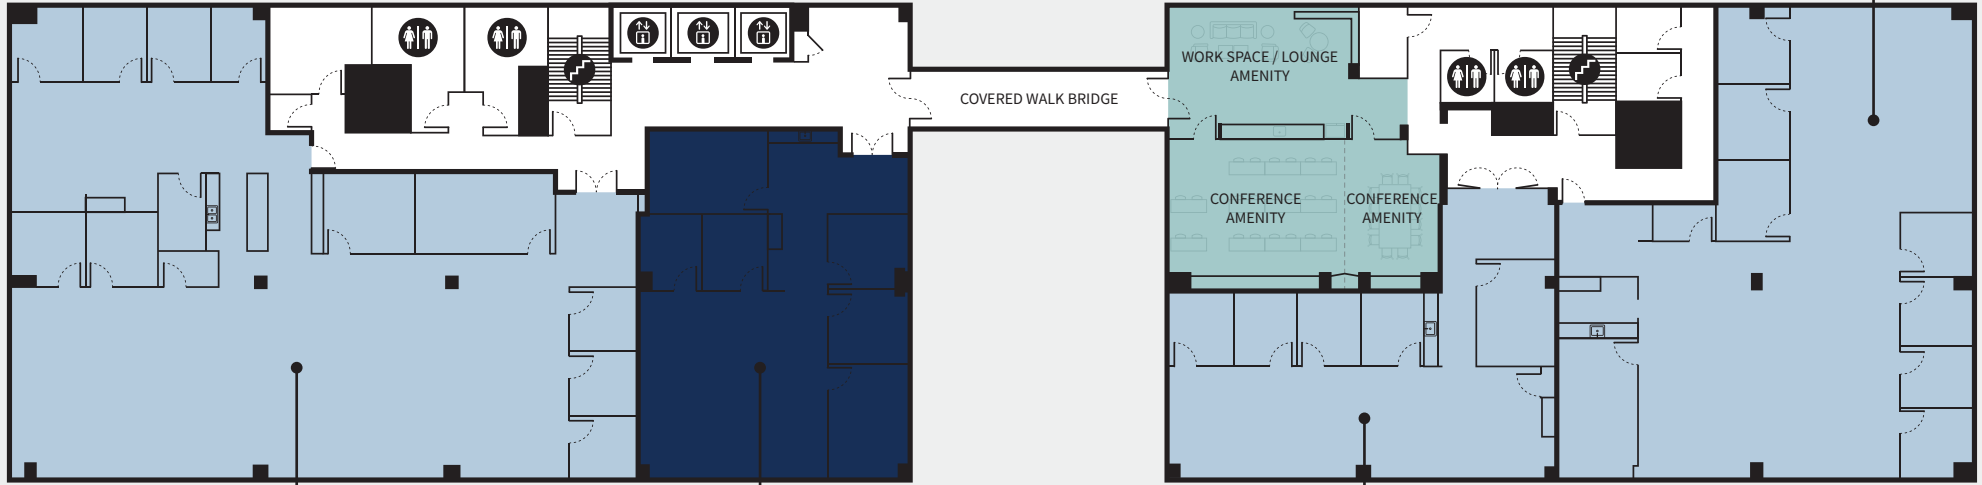

LEVEL 1: GROUND LEVEL RETAIL

CENTER AT NORTH HILLS

**WORKPLACE STUDIO
PENDING**

Suite 250 | 5,034 RSF

**WORKPLACE STUDIO
AVAILABLE**

Suite 200 | 7,129 RSF

**WORKPLACE STUDIO
LEASED**

Suite 220 | 2,842 RSF

**WORKPLACE STUDIO
AVAILABLE**

Suite 230 | 2,621 RSF

LEVEL 2

WORKPLACE STUDIOS AT 4114 CENTER AT NORTH HILLS

A collection of suites offering pre-built space concepts that enable rapid transformation of traditional office environments into sought-after work destinations.