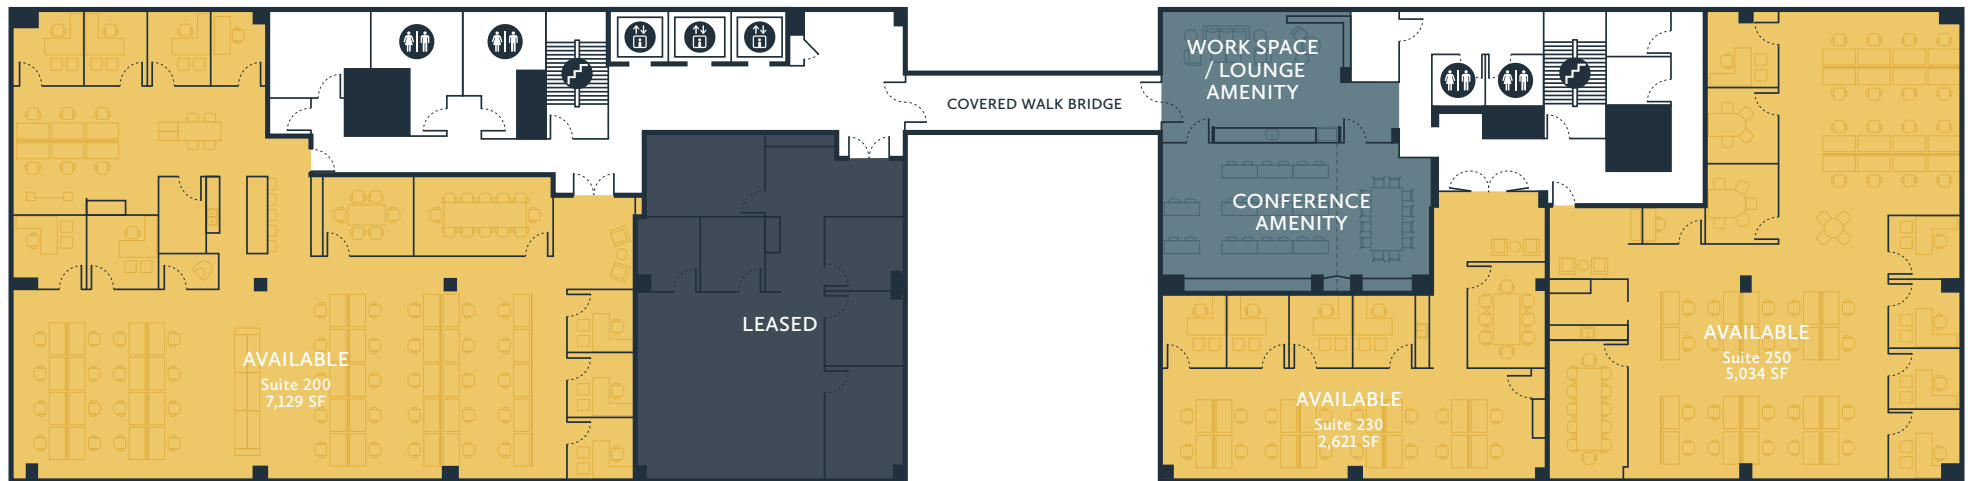

### LEGEND

- 1 Break Area
- 2 Copy Area
- 3 IT & Storage
- 4 Wellness Room

\*Furniture not included, for illustration purposes only.

## AVAILABLE Suite 200 7,129 SF

### LEGEND

- 1 Break Area
- 2 Full Refrigerator
- 3 Dishwasher
- 4 Copy Area
- 5 IT & Storage

#### LEGEND

- Break Area
- 2 Undercounter Refrigerator
- 3 Copy Area
- 

\*Furniture not included, for illustration purposes only.