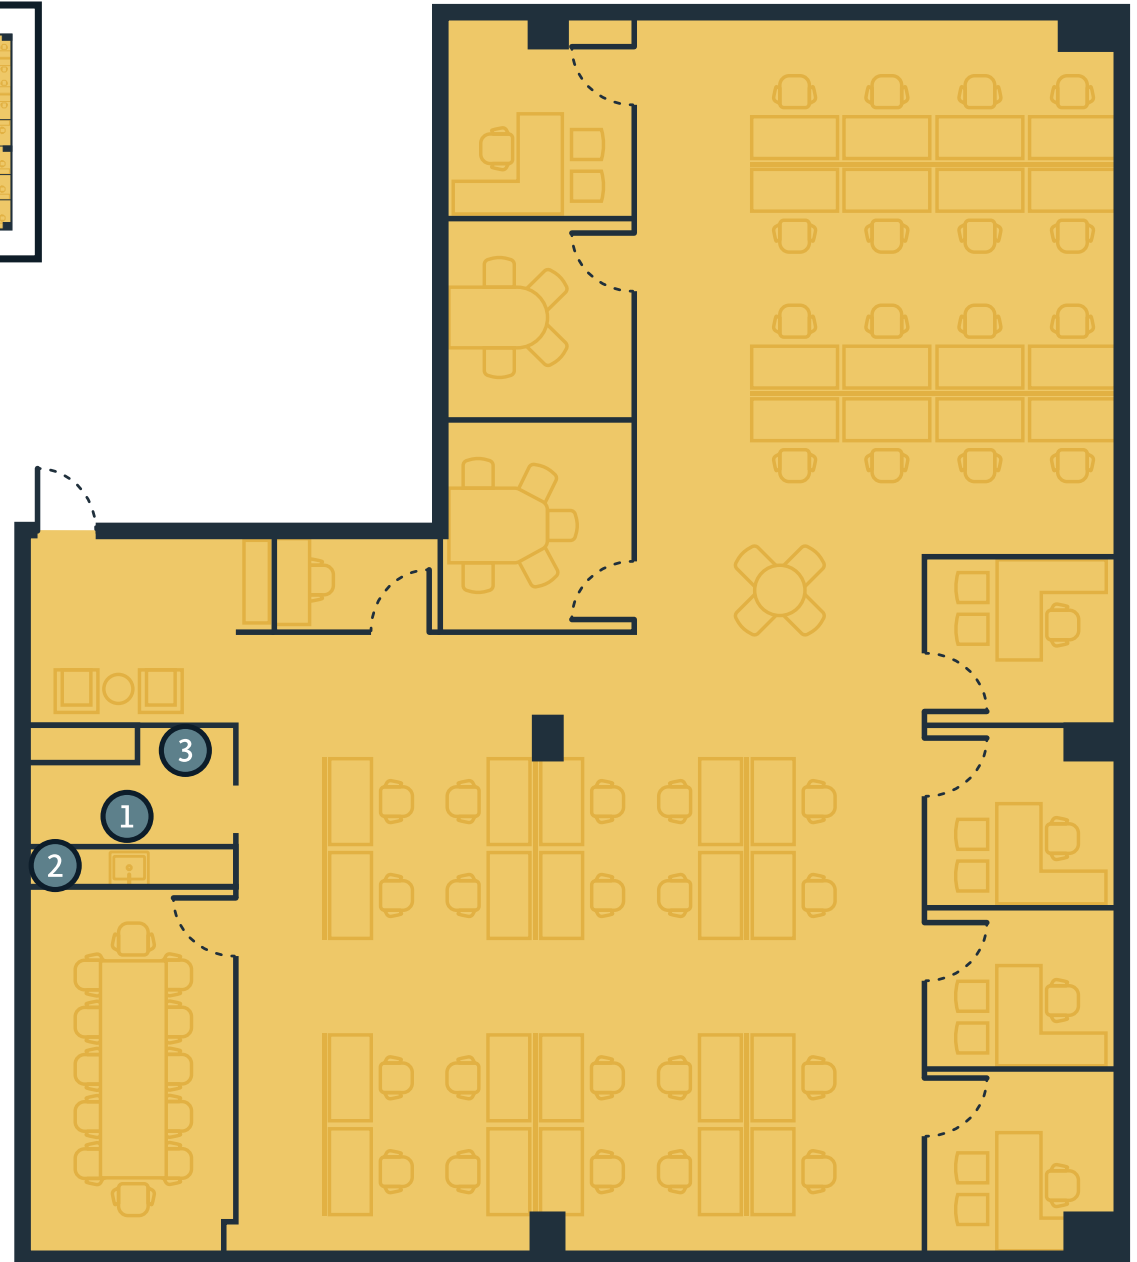

### LEGEND

- 1 Break Area
- 2 Copy Area
- 3 IT & Storage
- 4 Wellness Room

\*Furniture not included, for illustration purposes only.

#### LEGEND

- Break Area
- 2 Undercounter Refrigerator
- 3 Copy Area
- 

\*Furniture not included, for illustration purposes only.

## AVAILABLE

Suite 250  
5,034 SF

### LEGEND

Break Area

2 Undercounter Refrigerator

3 Copy Area

\*Furniture not included, for illustration purposes only.