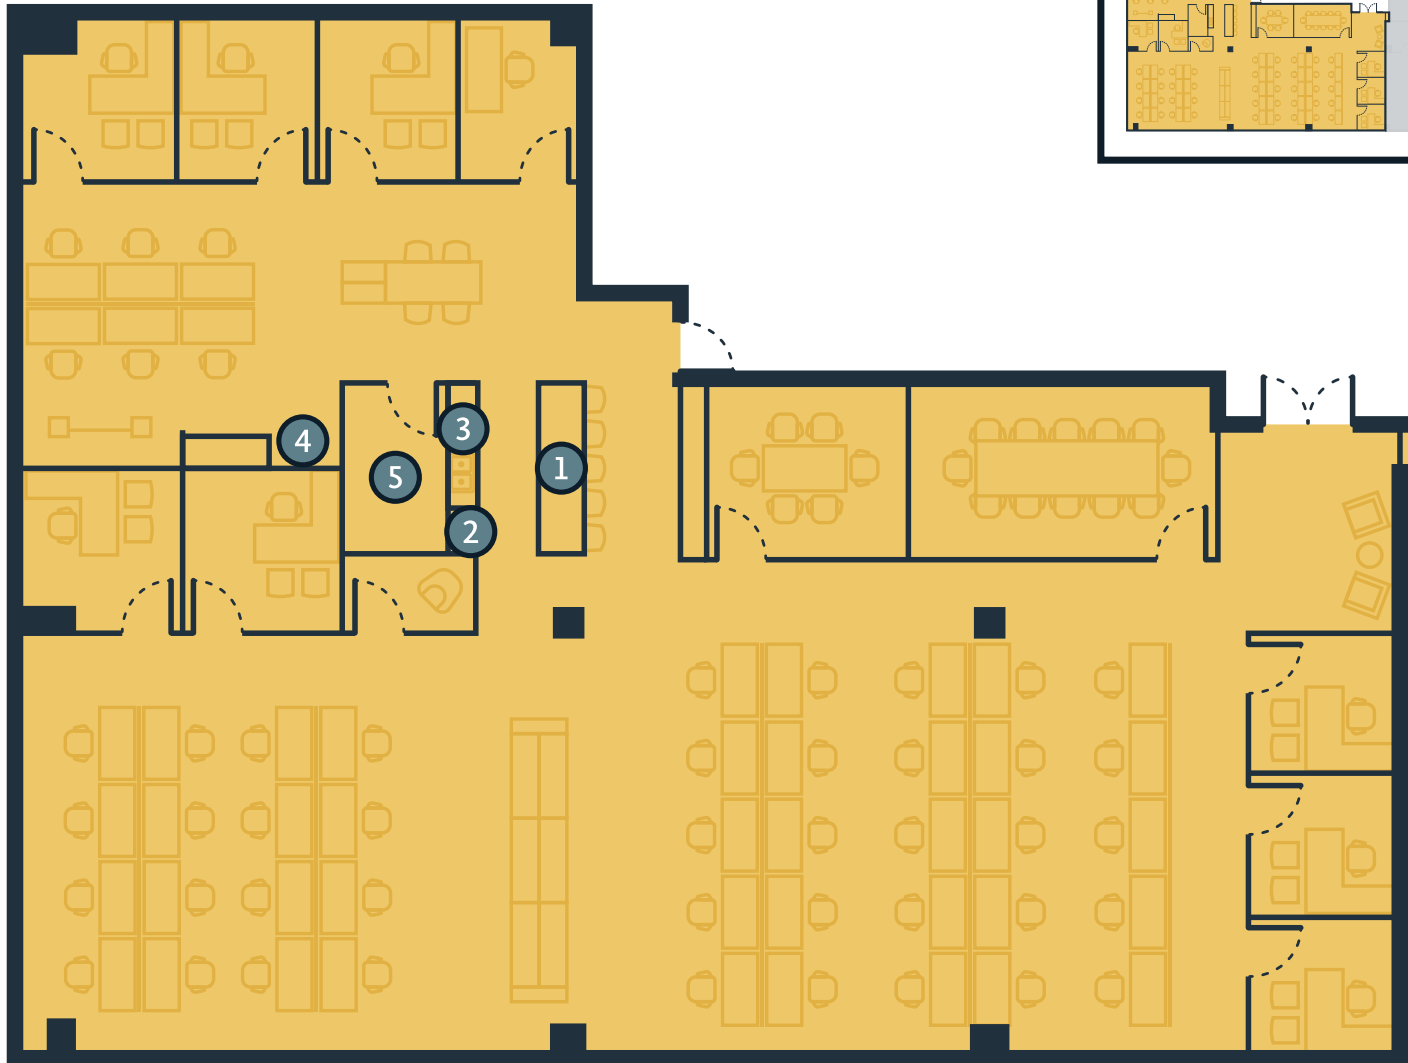

## AVAILABLE

Suite 360  
6,655 RSF

### LEGEND

- 1 Break Area
- 2 Copy Area
- 3 IT & Storage
- 4 Wellness Room

\*Furniture not included, for illustration purposes only.

## AVAILABLE Suite 200 7,129 SF

### LEGEND

- 1 Break Area
- 2 Full Refrigerator
- 3 Dishwasher
- 4 Copy Area
- 5 IT & Storage