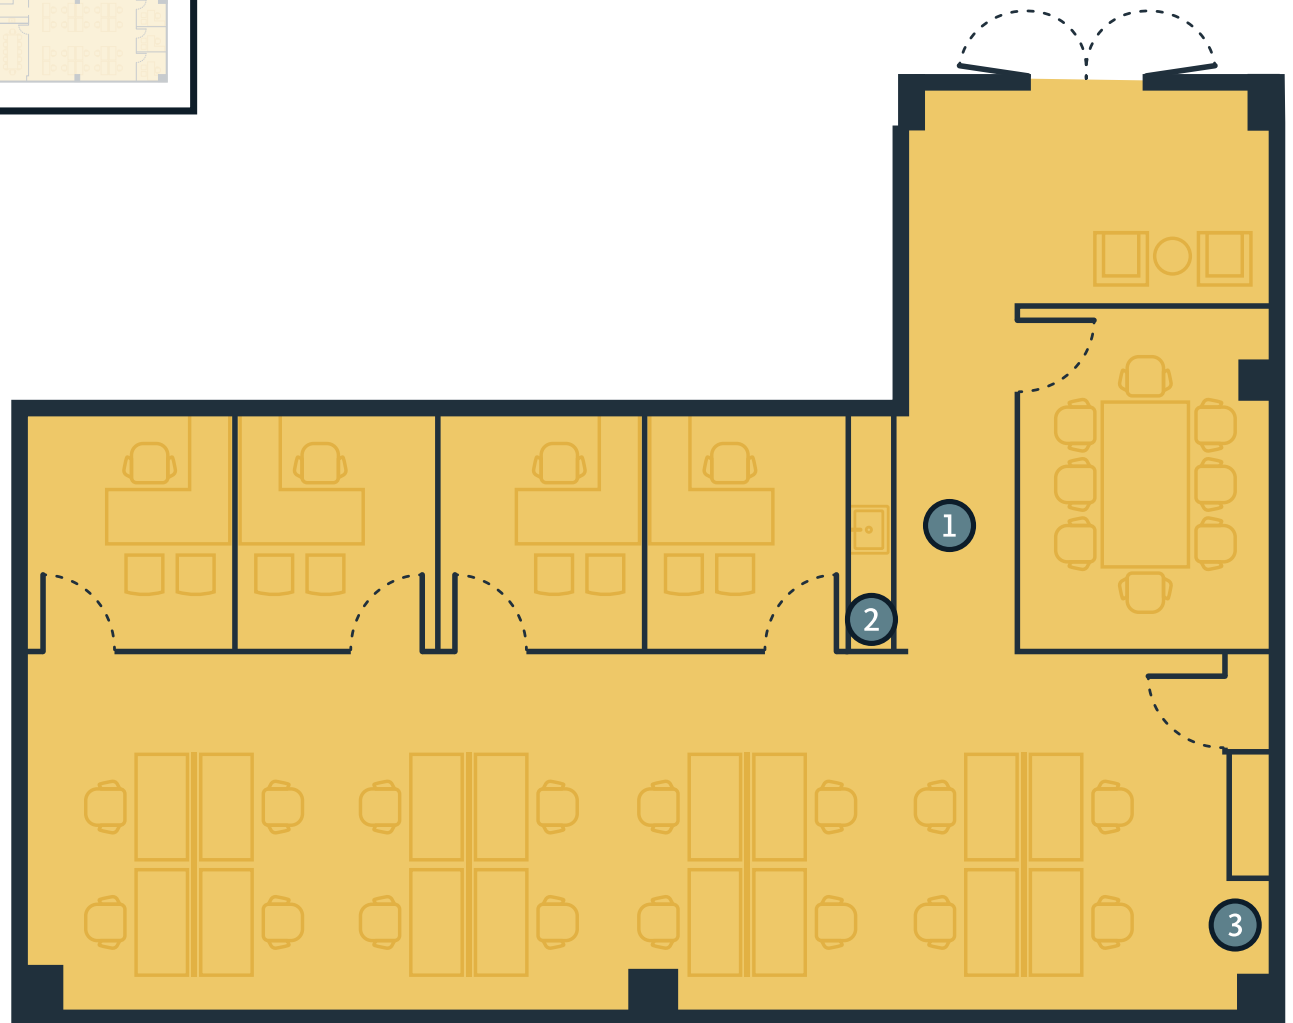

## AVAILABLE Suite 200 7,129 SF

### LEGEND

- 1 Break Area
- 2 Full Refrigerator
- 3 Dishwasher
- 4 Copy Area
- 5 IT & Storage

### Suite 230

2,621 SF

#### LEGEND

- Break Area
- 2 Undercounter Refrigerator
- 3 Copy Area
- 

\*Furniture not included, for illustration purposes only.