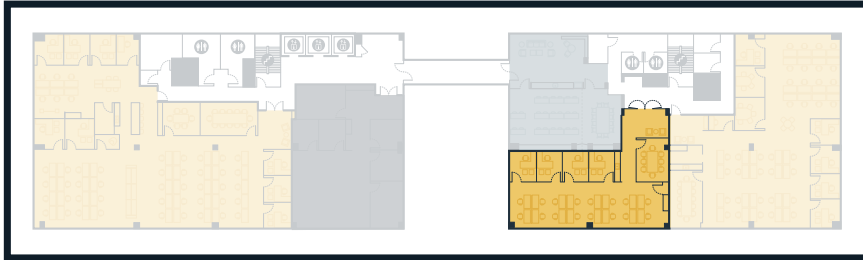

### LEGEND

- 1 Break Area
- 2 Copy Area
- 3 IT & Storage
- 4 Wellness Room

\*Furniture not included, for illustration purposes only.

## AVAILABLE Suite 200 7,129 SF

### LEGEND

- 1 Break Area
- 2 Full Refrigerator
- 3 Dishwasher
- 4 Copy Area
- 5 IT & Storage

### Suite 230

2,621 SF