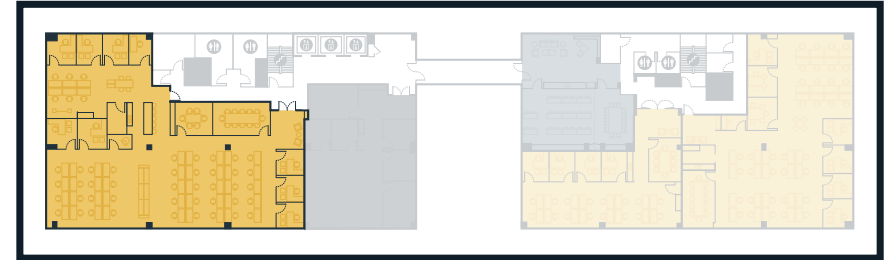

### LEGEND

- 1 Break Area
- 2 Copy Area
- 3 IT & Storage
- 4 Wellness Room

\*Furniture not included, for illustration purposes only.

## AVAILABLE Suite 200 7,129 SF

### LEGEND

- 1 Break Area
- 2 Full Refrigerator
- 3 Dishwasher
- 4 Copy Area
- 5 IT & Storage

#### LEGEND

- Break Area
- 2 Undercounter Refrigerator
- 3 Copy Area
- 

\*Furniture not included, for illustration purposes only.