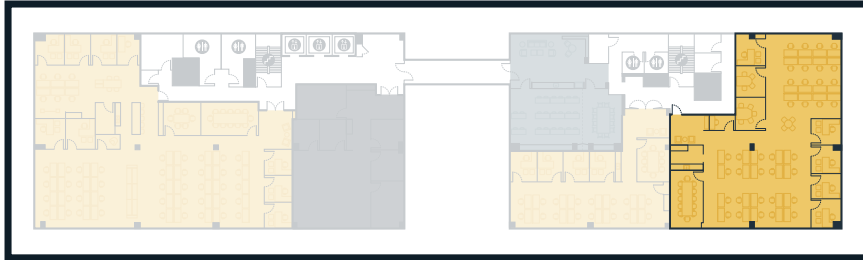

## AVAILABLE Suite 200 7,129 SF

### Suite 230

2,621 SF

#### LEGEND

- Break Area
- 2 Undercounter Refrigerator
- 3 Copy Area
- 

\*Furniture not included, for illustration purposes only.