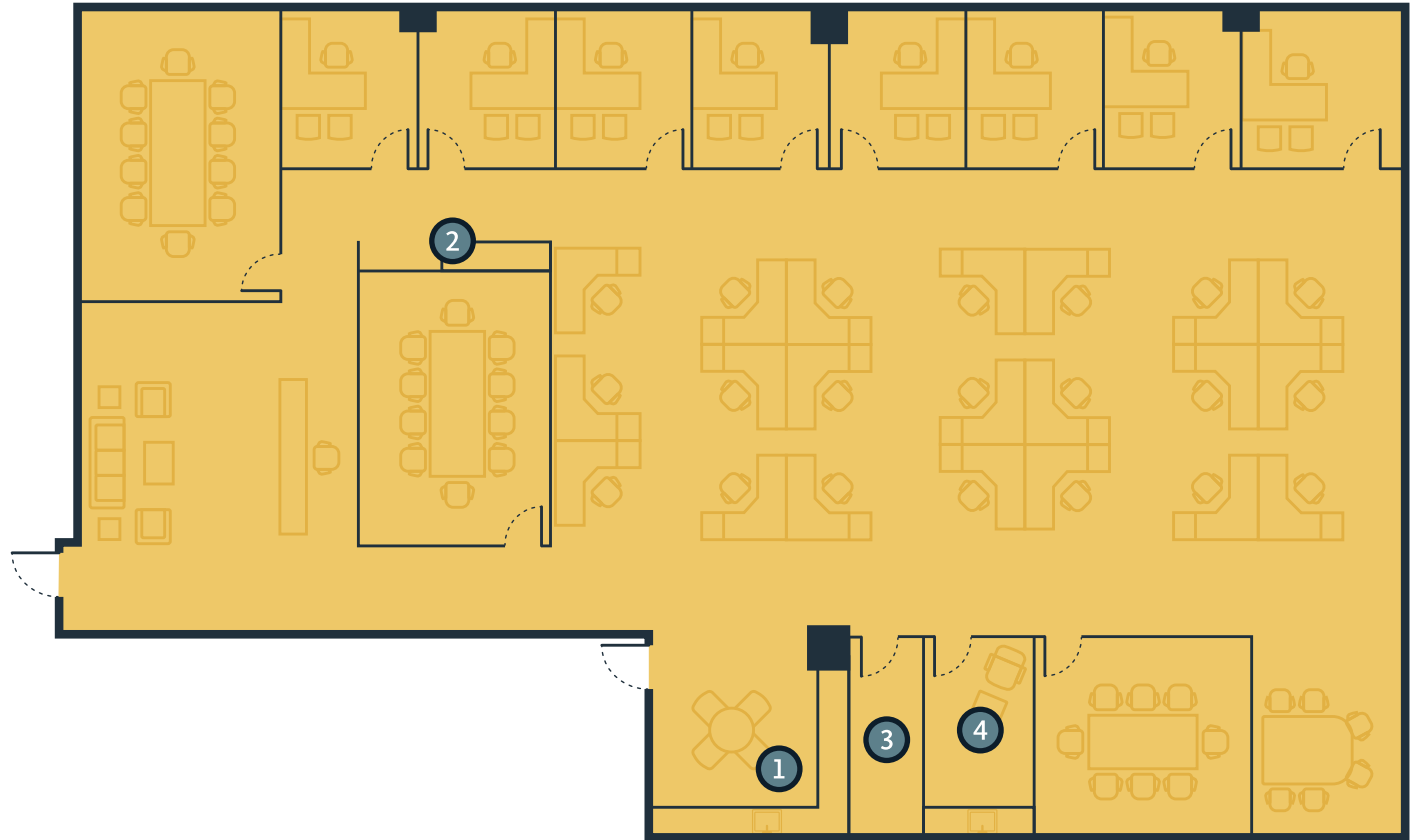

### LEGEND

- 1 Break Area
- 2 Copy Area
- 3 IT & Storage
- 4 Wellness Room

\*Furniture not included, for illustration purposes only.

## AVAILABLE Suite 200 7,129 SF

### LEGEND

- 1 Break Area
- 2 Full Refrigerator
- 3 Dishwasher
- 4 Copy Area
- 5 IT & Storage

#### LEGEND

- Break Area
- 2 Undercounter Refrigerator
- 3 Copy Area
- 

\*Furniture not included, for illustration purposes only.