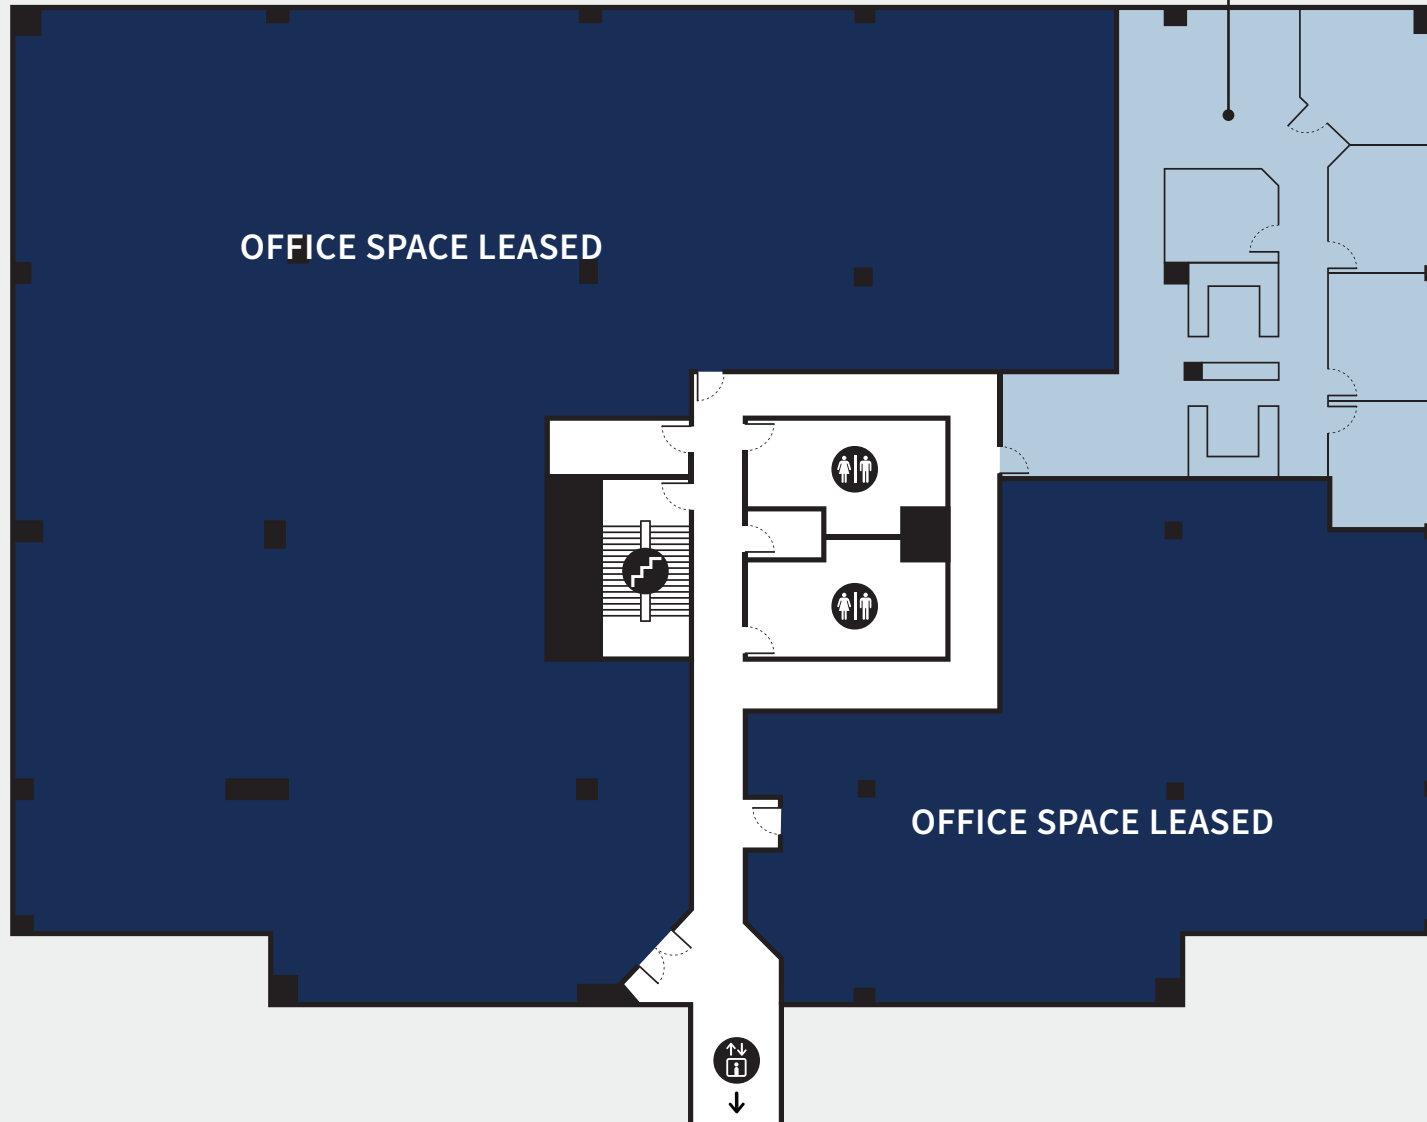

4350 LASSITER

OFFICE SPACE
AVAILABLE
Suite 285 | 2,725 RSF

LEVEL 2

THE OFFICES AT
NORTH HILLS