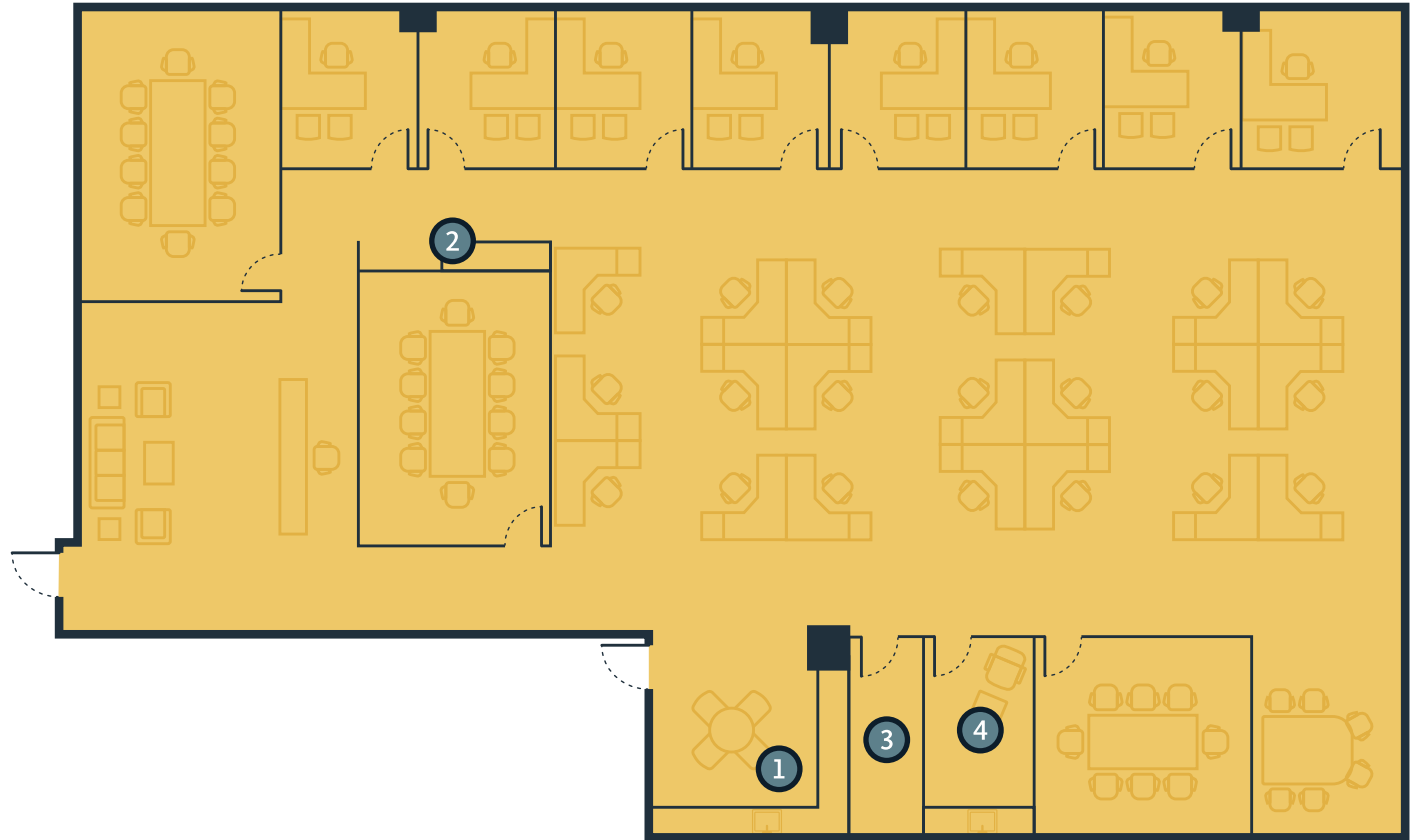

AVAILABLE

Suite 360
6,655 RSF

LEGEND

- 1 Break Area
- 2 Copy Area
- 3 IT & Storage
- 4 Wellness Room

*Furniture not included, for illustration purposes only.