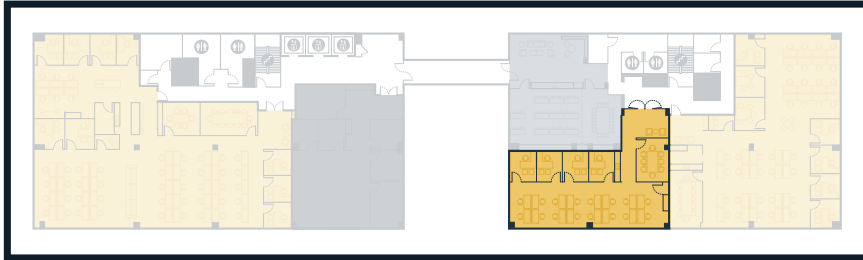

AVAILABLE Suite 200 7,129 SF

LEGEND

- 1 Break Area
- 2 Full Refrigerator
- 3 Dishwasher
- 4 Copy Area
- 5 IT & Storage

AVAILABLE

Suite 230
2,621 SF

LEGEND

- Break Area
- 2 Undercounter Refrigerator
- 3 Copy Area
-

*Furniture not included, for illustration purposes only.

AVAILABLE

Suite 250
5,034 SF

LEGEND

Break Area

2 Undercounter Refrigerator

3 Copy Area

*Furniture not included, for illustration purposes only.