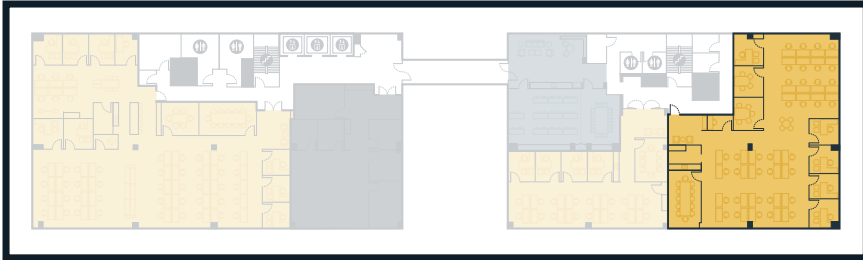

AVAILABLE Suite 200 7,129 SF

LEGEND

- 1 Break Area
- 2 Full Refrigerator
- 3 Dishwasher
- 4 Copy Area
- 5 IT & Storage

AVAILABLE

Suite 230
2,621 SF

LEGEND

- Break Area
- 2 Undercounter Refrigerator
- 3 Copy Area
-

*Furniture not included, for illustration purposes only.

AVAILABLE

Suite 250
5,034 SF

LEGEND

Break Area

2 Undercounter Refrigerator

3 Copy Area

*Furniture not included, for illustration purposes only.