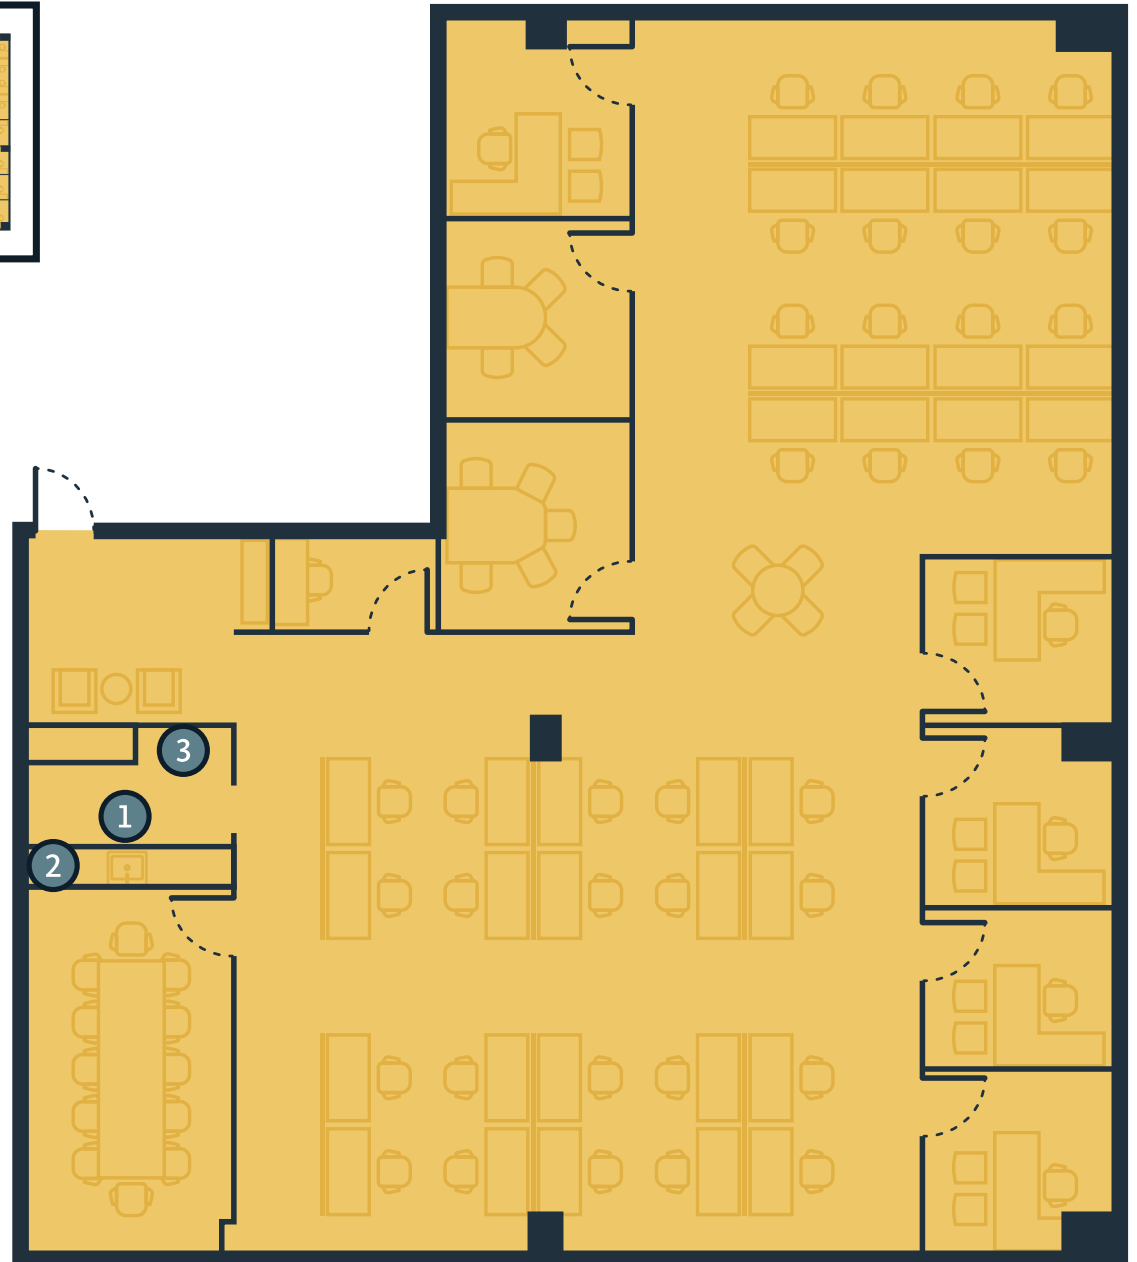

AVAILABLE Suite 200 7,129 SF

LEGEND

- 1 Break Area
- 2 Full Refrigerator
- 3 Dishwasher
- 4 Copy Area
- 5 IT & Storage

AVAILABLE

Suite 230
2,621 SF

LEGEND

- Break Area
- 2 Undercounter Refrigerator
- 3 Copy Area
-

*Furniture not included, for illustration purposes only.

AVAILABLE

Suite 250
5,034 SF

LEGEND

Break Area

2 Undercounter Refrigerator

3 Copy Area

*Furniture not included, for illustration purposes only.