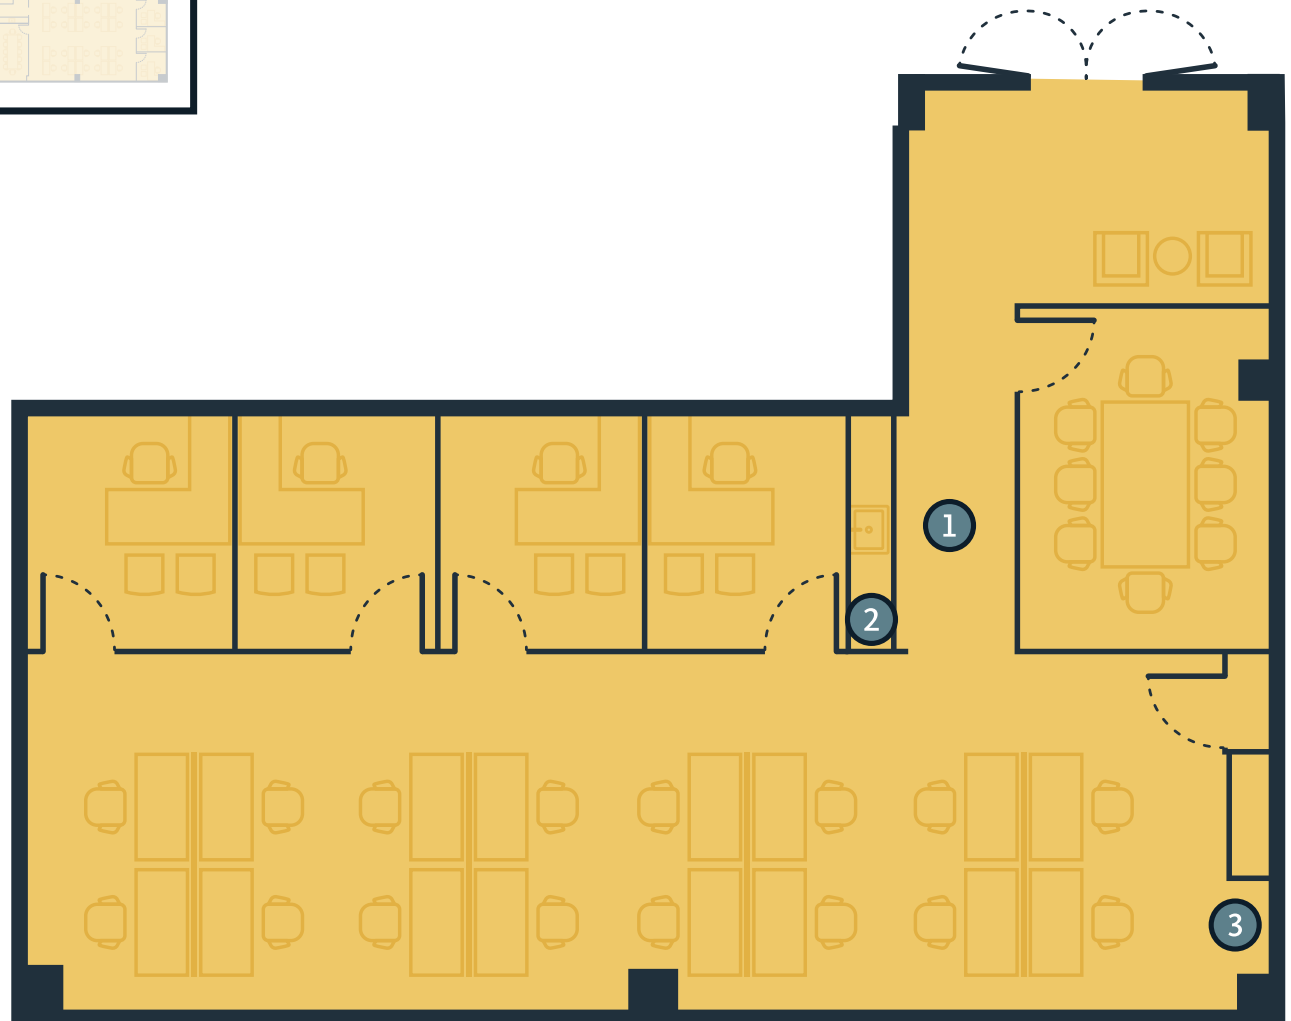

AVAILABLE Suite 200 7,129 SF

LEGEND

- 1 Break Area
- 2 Full Refrigerator
- 3 Dishwasher
- 4 Copy Area
- 5 IT & Storage

AVAILABLE

Suite 230
2,621 SF

LEGEND

- Break Area
- 2 Undercounter Refrigerator
- 3 Copy Area
-

*Furniture not included, for illustration purposes only.

AVAILABLE

Suite 250
5,034 SF

LEGEND

Break Area

2 Undercounter Refrigerator

3 Copy Area

*Furniture not included, for illustration purposes only.