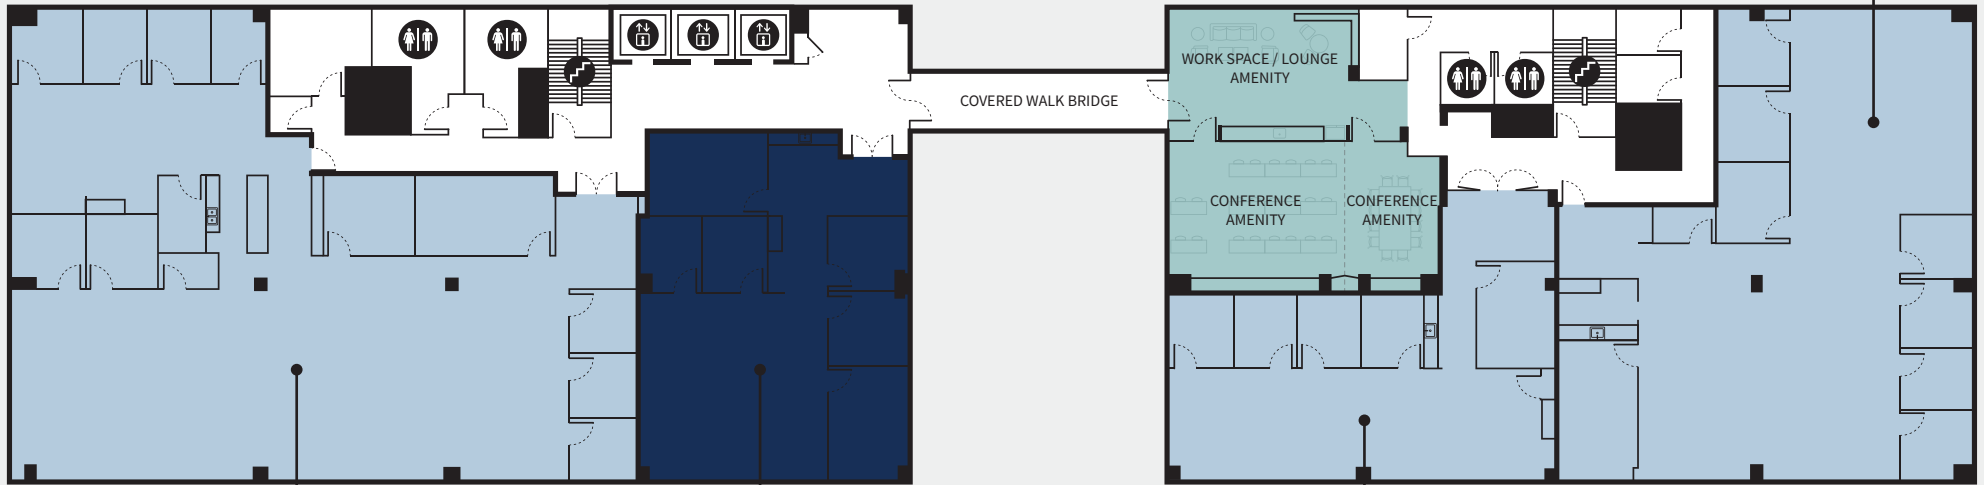

LEVEL 1: GROUND LEVEL RETAIL

CENTER AT NORTH HILLS

**WORKPLACE STUDIO
AVAILABLE**

Suite 250 | 5,034 RSF

**WORKPLACE STUDIO
AVAILABLE**

Suite 200 | 7,129 RSF

**WORKPLACE STUDIO
LEASED**

Suite 220 | 2,842 RSF

**WORKPLACE STUDIO
AVAILABLE**

Suite 230 | 2,621 RSF

LEVEL 2

WORKPLACE STUDIOS AT 4114 CENTER AT NORTH HILLS

A collection of suites offering pre-built space concepts that enable rapid transformation of traditional office environments into sought-after work destinations.