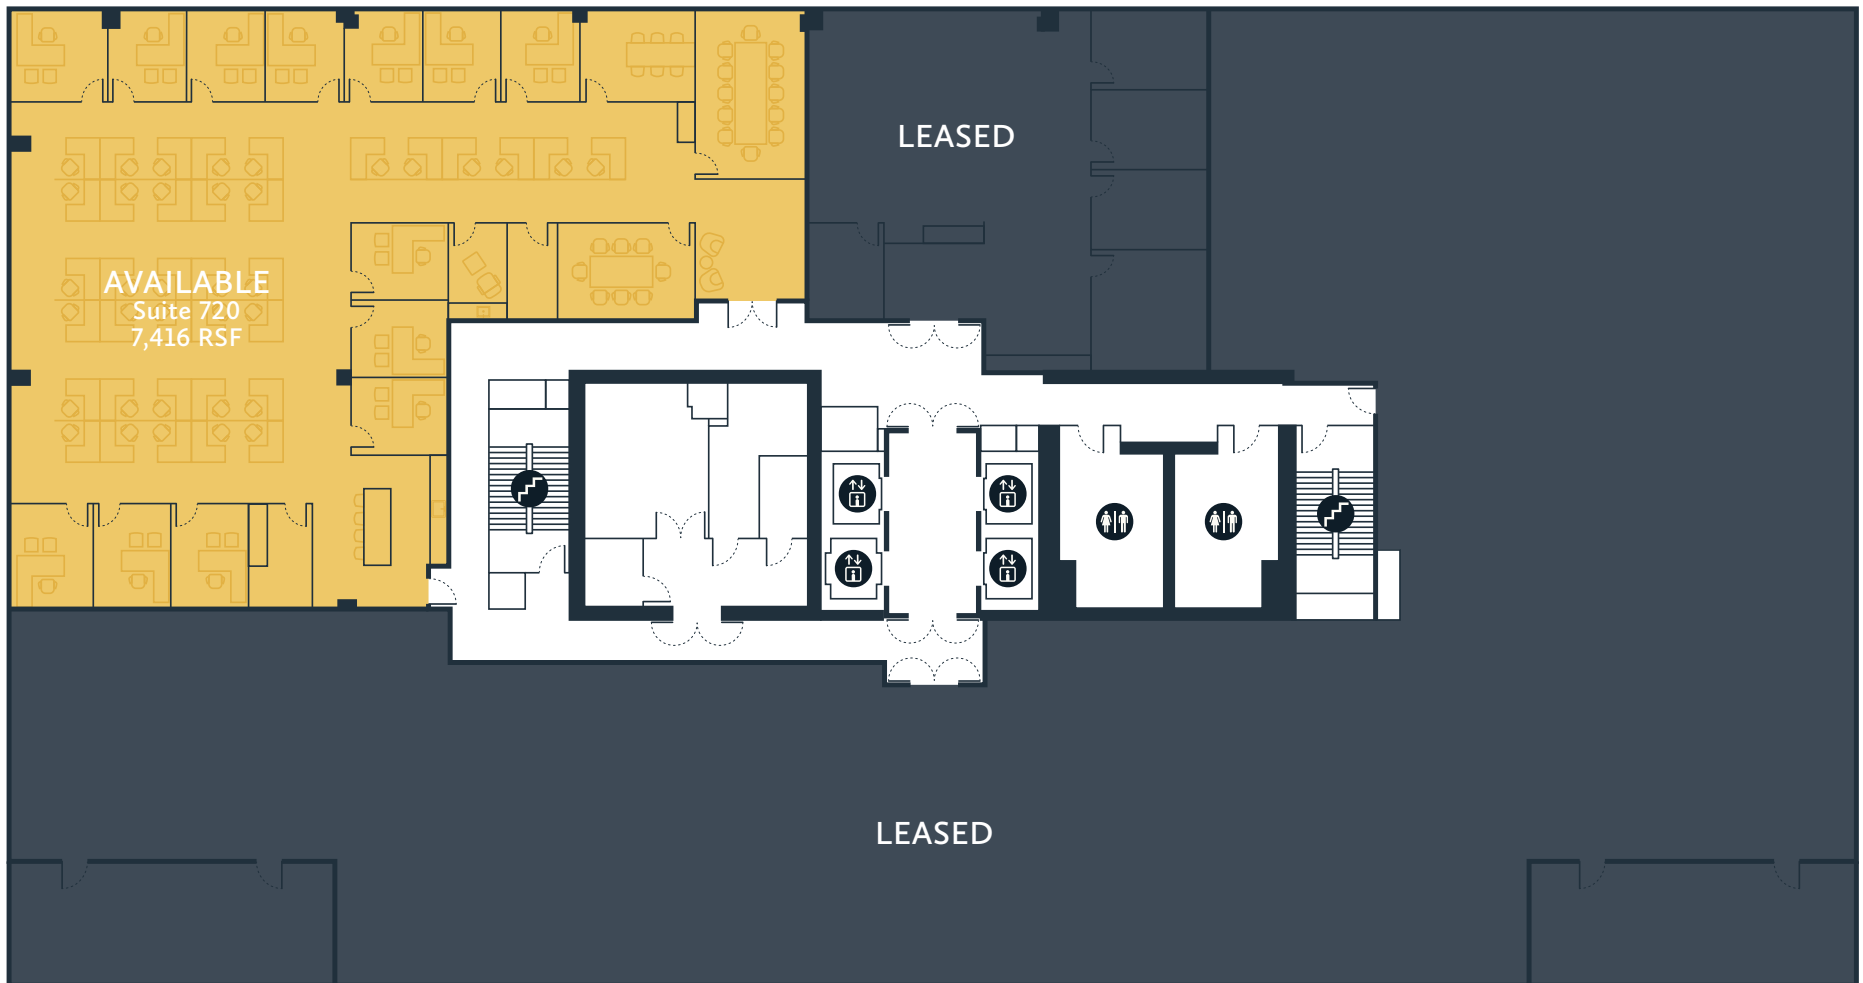

AVAILABLE

Suite 360
6,655 RSF

LEGEND

- 1 Break Area
- 2 Copy Area
- 3 IT & Storage
- 4 Wellness Room

WORKPLACE

STUDIOS

421 N. HARRINGTON

Level 7

AVAILABLE

Suite 720
7,416 RSF

LEGEND

- 1 Break Area
- 2 Copy Area
- 3 IT & Storage
- 4 Wellness Room

*Furniture not included, for illustration purposes only.