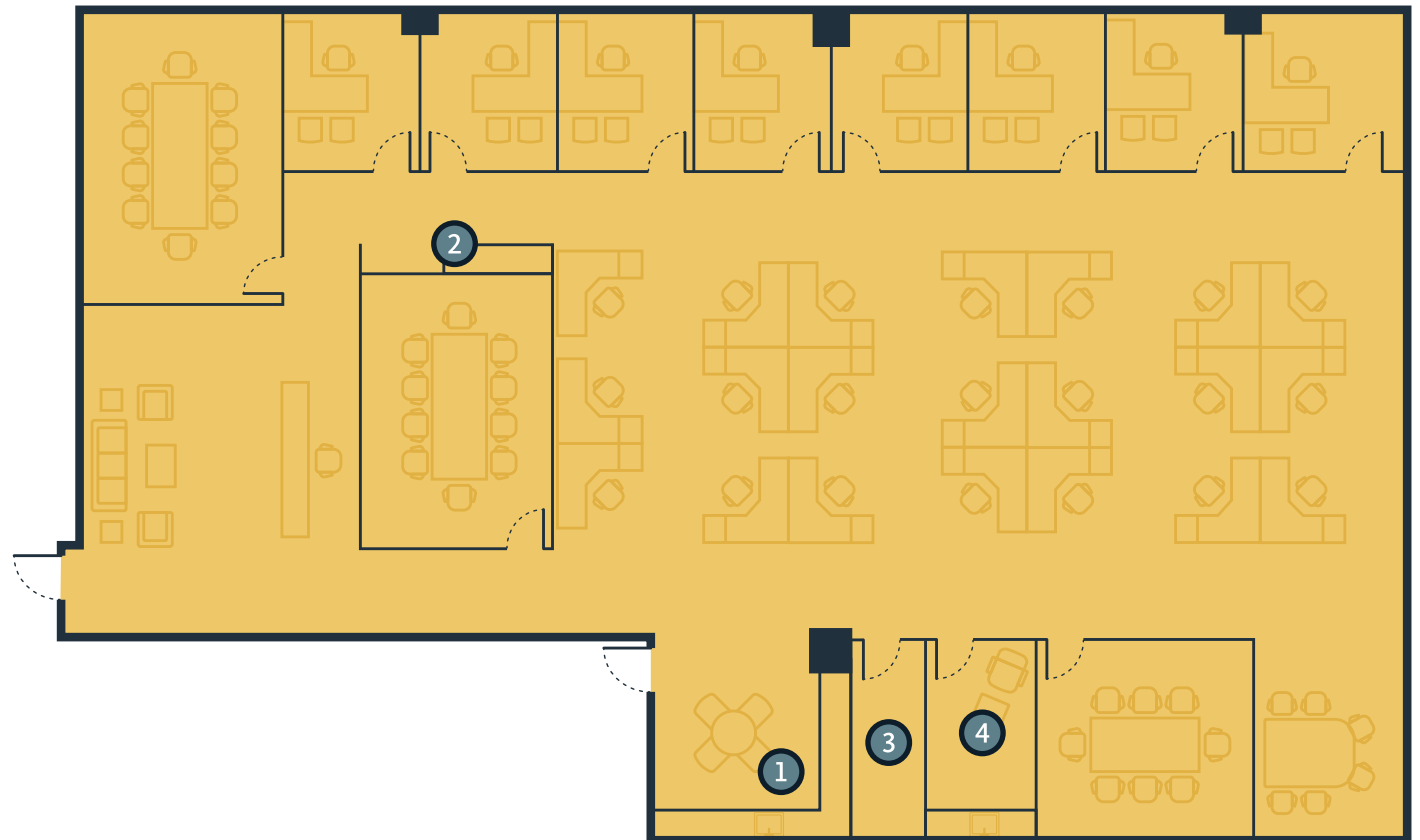

AVAILABLE

Suite 360
6,655 RSF

LEGEND

- 1 Break Area
- 2 Copy Area
- 3 IT & Storage
- 4 Wellness Room

WORKPLACE

STUDIOS

421 N. HARRINGTON

Level 7

AVAILABLE

Suite 720
7,416 RSF

LEGEND

- 1 Break Area
- 2 Copy Area
- 3 IT & Storage
- 4 Wellness Room

*Furniture not included, for illustration purposes only.