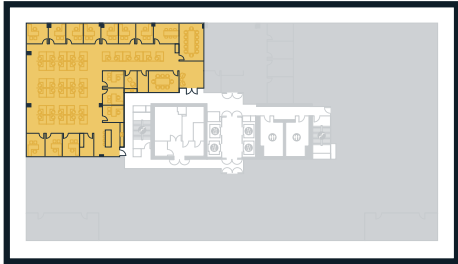

AVAILABLE

Suite 360
6,655 RSF

LEGEND

- 1 Break Area
- 2 Copy Area
- 3 IT & Storage
- 4 Wellness Room

WORKPLACE

STUDIOS

421 N. HARRINGTON

Level 7

AVAILABLE

Suite 720
7,416 RSF

LEGEND

- 1 Break Area
- 2 Copy Area
- 3 IT & Storage
- 4 Wellness Room

*Furniture not included, for illustration purposes only.