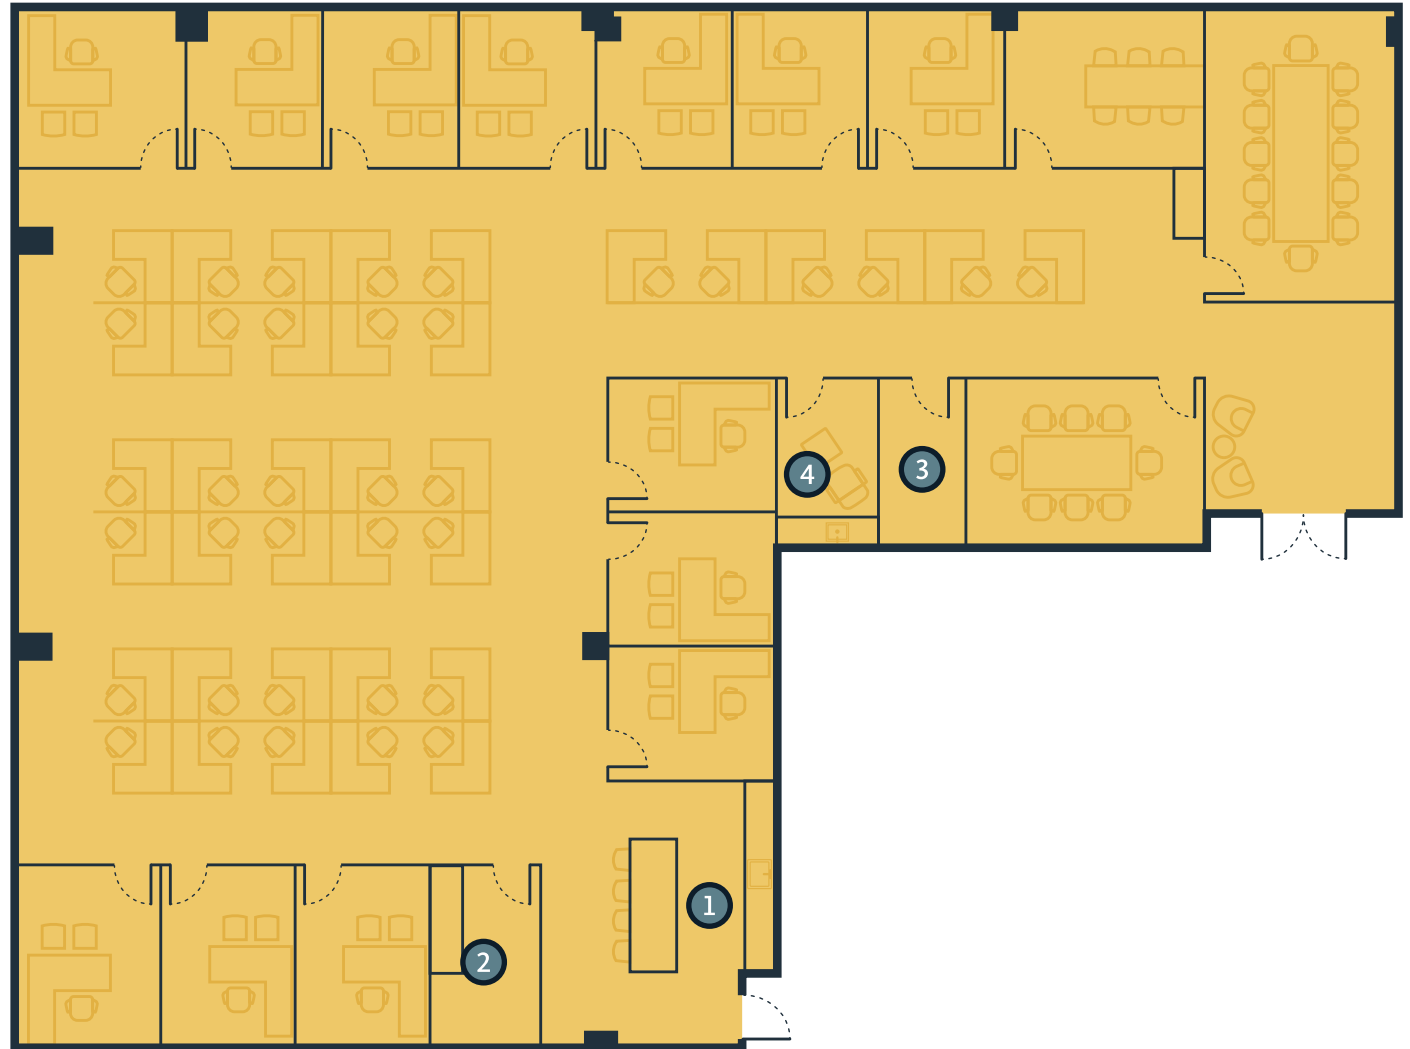

AVAILABLE

Suite 360
6,655 RSF

LEGEND

- 1 Break Area
- 2 Copy Area
- 3 IT & Storage
- 4 Wellness Room

WORKPLACE

STUDIOS

421 N. HARRINGTON

Level 7

AVAILABLE

Suite 720
7,416 RSF

LEGEND

- 1 Break Area
- 2 Copy Area
- 3 IT & Storage
- 4 Wellness Room

*Furniture not included, for illustration purposes only.