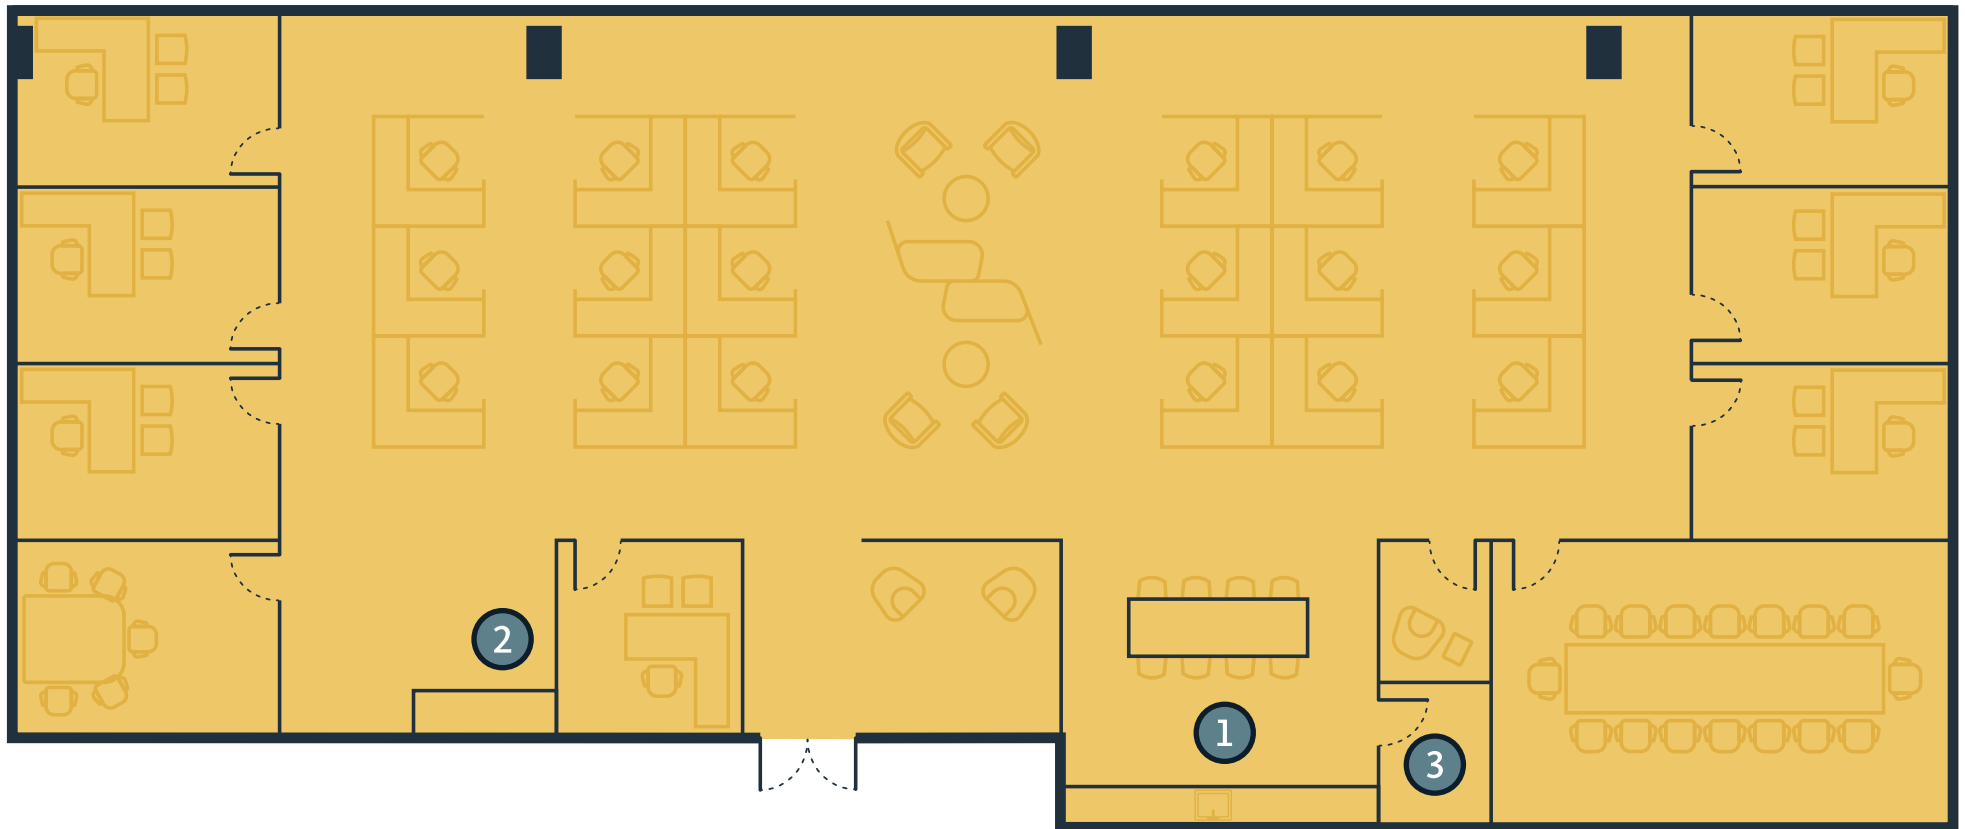

AVAILABLE

Suite 1250
5,826 RSF

LEGEND

- 1 Break Area
- 2 Copy Area
- 3 IT & Storage

*Furniture not included, for illustration purposes only.