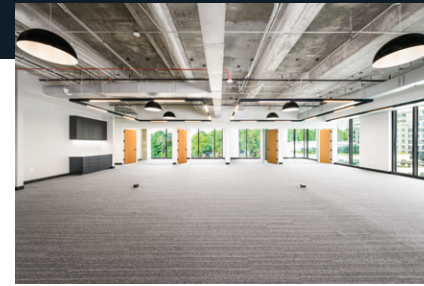

PENDING

Suite 400
3,575 SF

LEGEND

- ① Break Area
- ② Undercounter Refrigerator
- ③ Dishwasher
- ④ Copy Area

Includes exclusive storage space.

PENDING

Suite 410

4,678 SF

LEGEND

- ① Break Area
- ② Full Refrigerator
- ③ Dishwasher
- ④ Copy Area
- ⑤ IT & Storage

Includes exclusive storage/wellness space.

AVAILABLE

Suite 430
2,160 SF

LEGEND

- ① Break Area
- ② Undercounter Refrigerator
- ③ Dishwasher
- ④ Copy Area