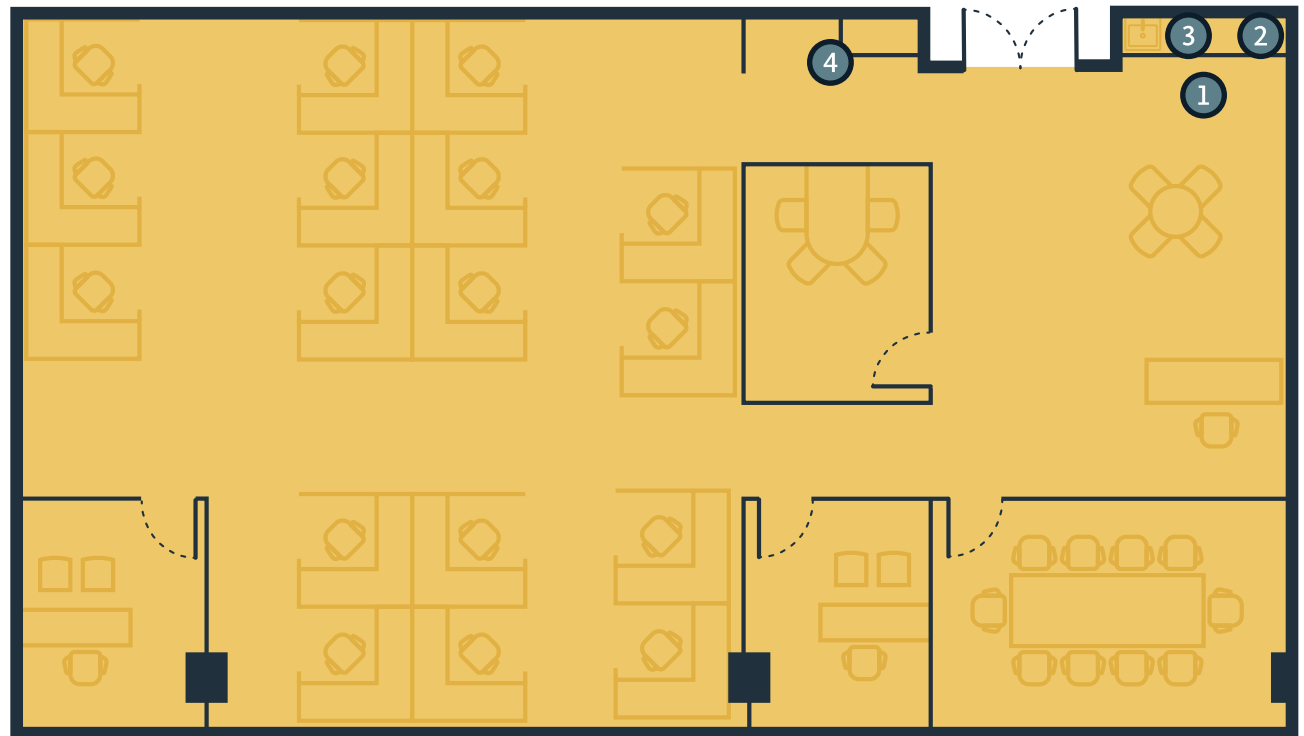

PENDING

Suite 400
3,575 SF

LEGEND

- ① Break Area
- ② Undercounter Refrigerator
- ③ Dishwasher
- ④ Copy Area

Includes exclusive storage space.

PENDING

Suite 410

4,678 SF

LEGEND

- ① Break Area
- ② Full Refrigerator
- ③ Dishwasher
- ④ Copy Area
- ⑤ IT & Storage

Includes exclusive storage/wellness space.

AVAILABLE

Suite 430
2,160 SF

LEGEND

- ① Break Area
- ② Undercounter Refrigerator
- ③ Dishwasher
- ④ Copy Area

AVAILABLE

Suite 450
2,212 SF

LEGEND

- ① Break Area
- ② Undercounter Refrigerator
- ③ Dishwasher
- ④ Copy Area
- ⑤ IT & Storage

AVAILABLE

Suite 460
2,219 SF

LEGEND

- ① Break Area
- ② Undercounter Refrigerator
- ③ Dishwasher
- ④ IT & Storage