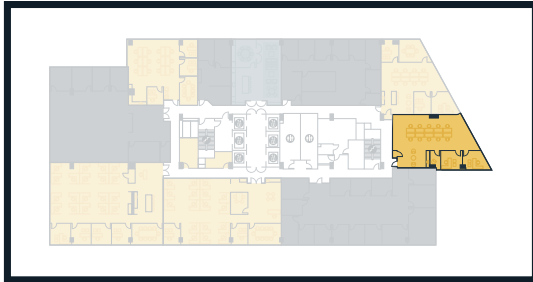

PENDING

Suite 400
3,575 SF

LEGEND

- ① Break Area
- ② Undercounter Refrigerator
- ③ Dishwasher
- ④ Copy Area

Includes exclusive storage space.

PENDING

Suite 410

4,678 SF

LEGEND

- ① Break Area
- ② Full Refrigerator
- ③ Dishwasher
- ④ Copy Area
- ⑤ IT & Storage

Includes exclusive storage/wellness space.

AVAILABLE

Suite 430
2,160 SF

LEGEND

- ① Break Area
- ② Undercounter Refrigerator
- ③ Dishwasher
- ④ Copy Area

AVAILABLE

Suite 450
2,212 SF

LEGEND

- ① Break Area
- ② Undercounter Refrigerator
- ③ Dishwasher
- ④ Copy Area
- ⑤ IT & Storage

AVAILABLE

Suite 460
2,219 SF

LEGEND

- ① Break Area
- ② Undercounter Refrigerator
- ③ Dishwasher
- ④ IT & Storage