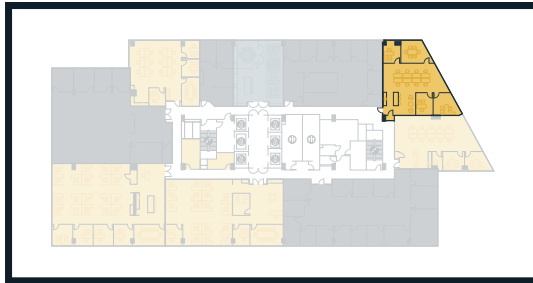

PENDING

Suite 400
3,575 SF

LEGEND

- ① Break Area
- ② Undercounter Refrigerator
- ③ Dishwasher
- ④ Copy Area

Includes exclusive storage space.

PENDING

Suite 410

4,678 SF

LEGEND

- ① Break Area
- ② Full Refrigerator
- ③ Dishwasher
- ④ Copy Area
- ⑤ IT & Storage

Includes exclusive storage/wellness space.

AVAILABLE

Suite 430
2,160 SF

LEGEND

- ① Break Area
- ② Undercounter Refrigerator
- ③ Dishwasher
- ④ Copy Area

AVAILABLE

Suite 450
2,212 SF

LEGEND

- ① Break Area
- ② Undercounter Refrigerator
- ③ Dishwasher
- ④ Copy Area
- ⑤ IT & Storage

AVAILABLE

Suite 460
2,219 SF

LEGEND

- ① Break Area
- ② Undercounter Refrigerator
- ③ Dishwasher
- ④ IT & Storage