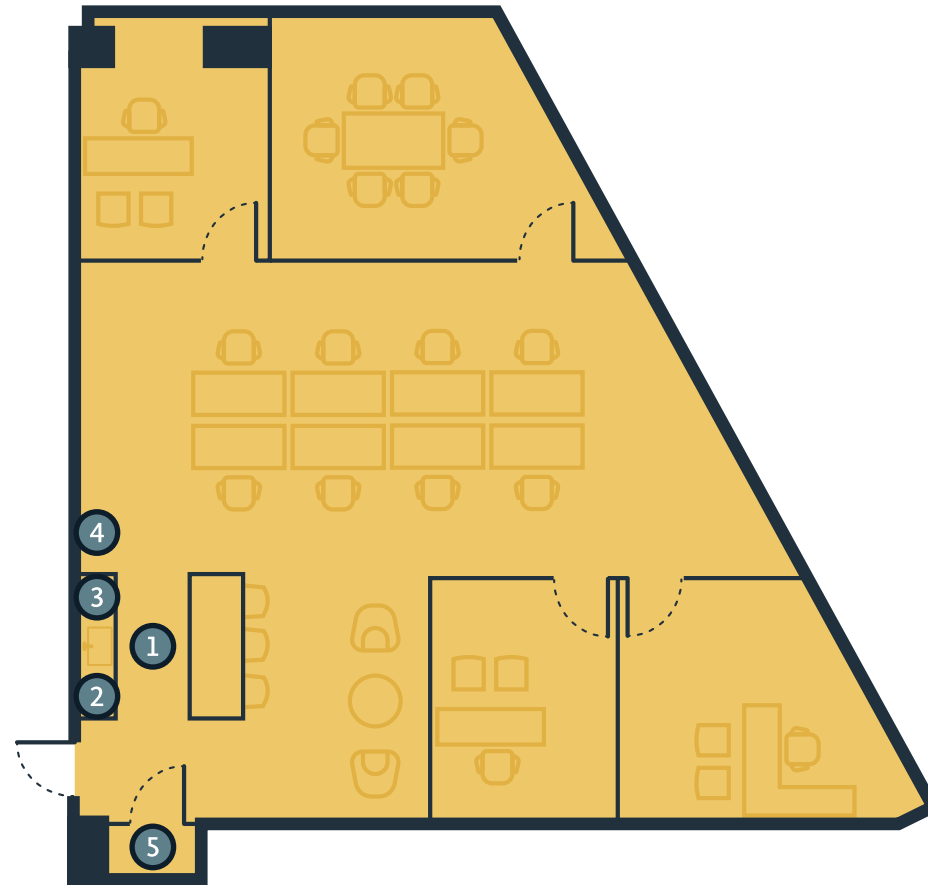

PENDING

Suite 400
3,575 SF

LEGEND

- ① Break Area
- ② Undercounter Refrigerator
- ③ Dishwasher
- ④ Copy Area

Includes exclusive storage space.

PENDING

Suite 410

4,678 SF

LEGEND

- ① Break Area
- ② Full Refrigerator
- ③ Dishwasher
- ④ Copy Area
- ⑤ IT & Storage

Includes exclusive storage/wellness space.

AVAILABLE

Suite 430
2,160 SF

LEGEND

- ① Break Area
- ② Undercounter Refrigerator
- ③ Dishwasher
- ④ Copy Area

AVAILABLE

Suite 450
2,212 SF

LEGEND

- ① Break Area
- ② Undercounter Refrigerator
- ③ Dishwasher
- ④ Copy Area
- ⑤ IT & Storage

AVAILABLE

Suite 460
2,219 SF

LEGEND

- ① Break Area
- ② Undercounter Refrigerator
- ③ Dishwasher
- ④ IT & Storage