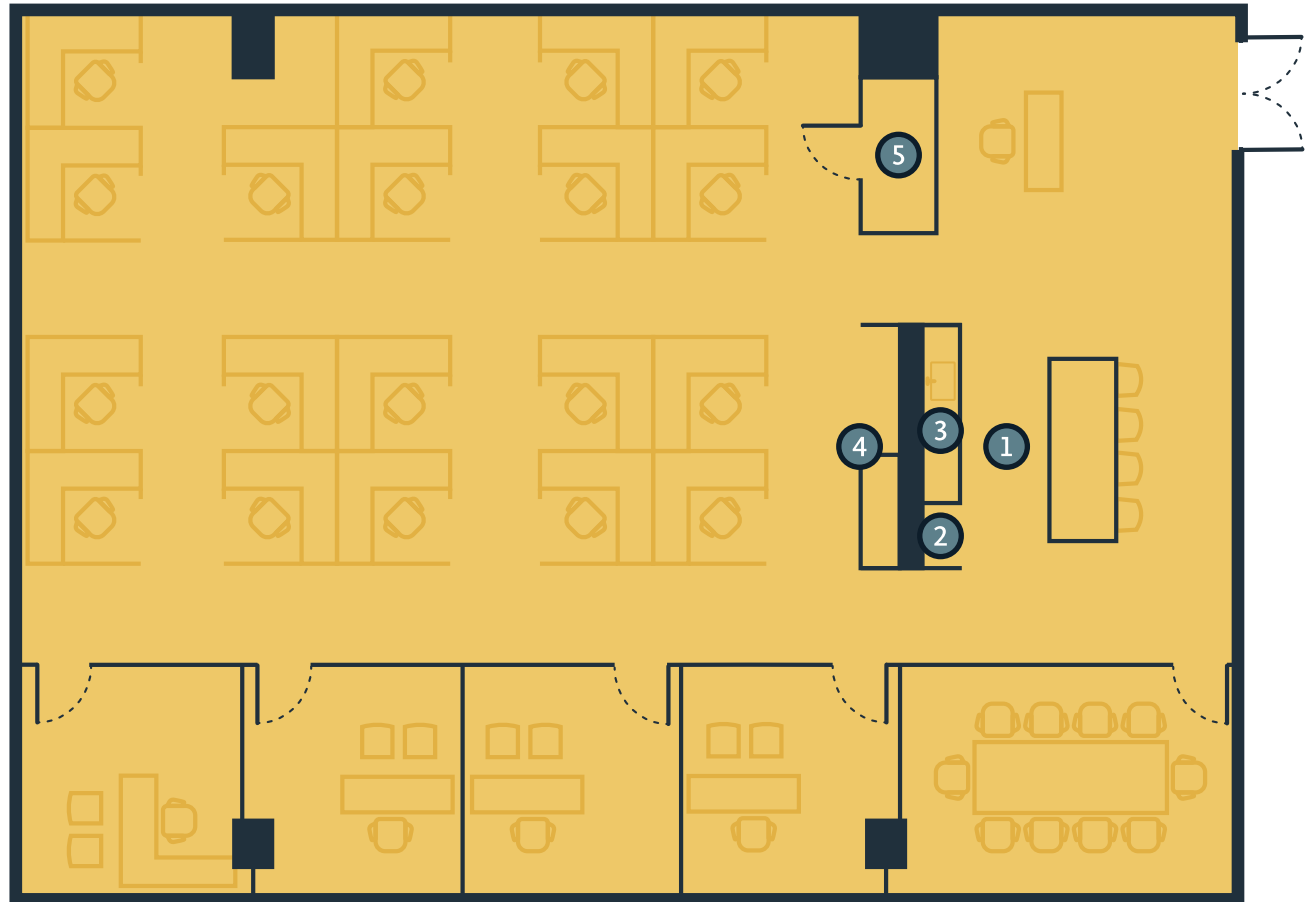

PENDING

Suite 400
3,575 SF

LEGEND

- ① Break Area
- ② Undercounter Refrigerator
- ③ Dishwasher
- ④ Copy Area

Includes exclusive storage space.

PENDING

Suite 410

4,678 SF

LEGEND

- ① Break Area
- ② Full Refrigerator
- ③ Dishwasher
- ④ Copy Area
- ⑤ IT & Storage

Includes exclusive storage/wellness space.

AVAILABLE

Suite 430
2,160 SF

LEGEND

- ① Break Area
- ② Undercounter Refrigerator
- ③ Dishwasher
- ④ Copy Area

AVAILABLE

Suite 450
2,212 SF

LEGEND

- ① Break Area
- ② Undercounter Refrigerator
- ③ Dishwasher
- ④ Copy Area
- ⑤ IT & Storage

AVAILABLE

Suite 460
2,219 SF

LEGEND

- ① Break Area
- ② Undercounter Refrigerator
- ③ Dishwasher
- ④ IT & Storage