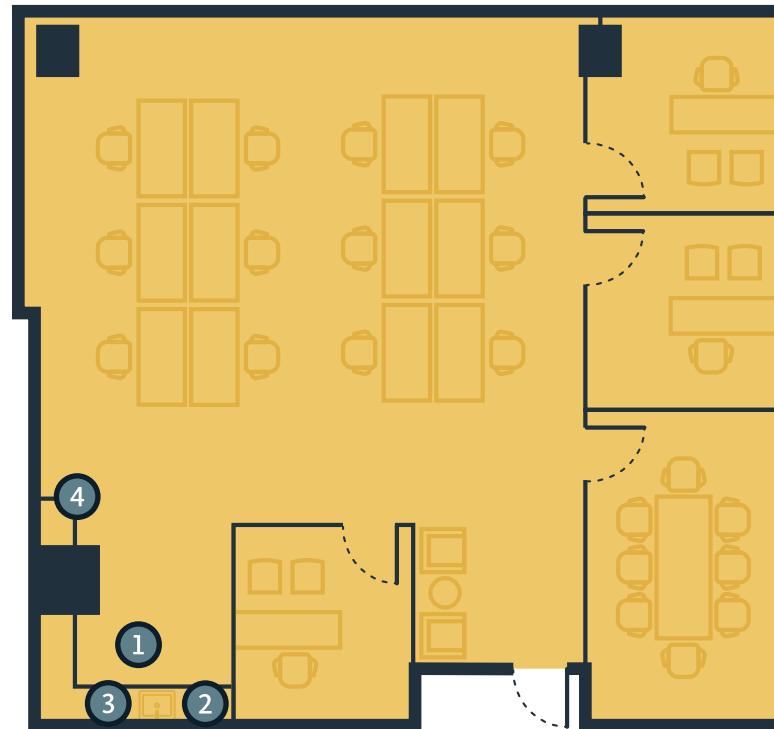

PENDING

Suite 400
3,575 SF

LEGEND

- ① Break Area
- ② Undercounter Refrigerator
- ③ Dishwasher
- ④ Copy Area

Includes exclusive storage space.

PENDING

Suite 410

4,678 SF

LEGEND

- ① Break Area
- ② Full Refrigerator
- ③ Dishwasher
- ④ Copy Area
- ⑤ IT & Storage

Includes exclusive storage/wellness space.

AVAILABLE

Suite 430
2,160 SF

LEGEND

- ① Break Area
- ② Undercounter Refrigerator
- ③ Dishwasher
- ④ Copy Area

AVAILABLE

Suite 450
2,212 SF

LEGEND

- ① Break Area
- ② Undercounter Refrigerator
- ③ Dishwasher
- ④ Copy Area
- ⑤ IT & Storage

AVAILABLE

Suite 460
2,219 SF

LEGEND

- ① Break Area
- ② Undercounter Refrigerator
- ③ Dishwasher
- ④ IT & Storage