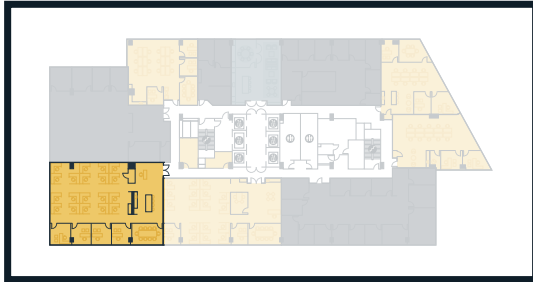

PENDING

Suite 400
3,575 SF

LEGEND

- ① Break Area
- ② Undercounter Refrigerator
- ③ Dishwasher
- ④ Copy Area

Includes exclusive storage space.

PENDING

Suite 410

4,678 SF

LEGEND

- ① Break Area
- ② Full Refrigerator
- ③ Dishwasher
- ④ Copy Area
- ⑤ IT & Storage

Includes exclusive storage/wellness space.

AVAILABLE

Suite 430
2,160 SF

LEGEND

- ① Break Area
- ② Undercounter Refrigerator
- ③ Dishwasher
- ④ Copy Area

AVAILABLE

Suite 450
2,212 SF

LEGEND

- ① Break Area
- ② Undercounter Refrigerator
- ③ Dishwasher
- ④ Copy Area
- ⑤ IT & Storage

AVAILABLE

Suite 460
2,219 SF

LEGEND

- ① Break Area
- ② Undercounter Refrigerator
- ③ Dishwasher
- ④ IT & Storage