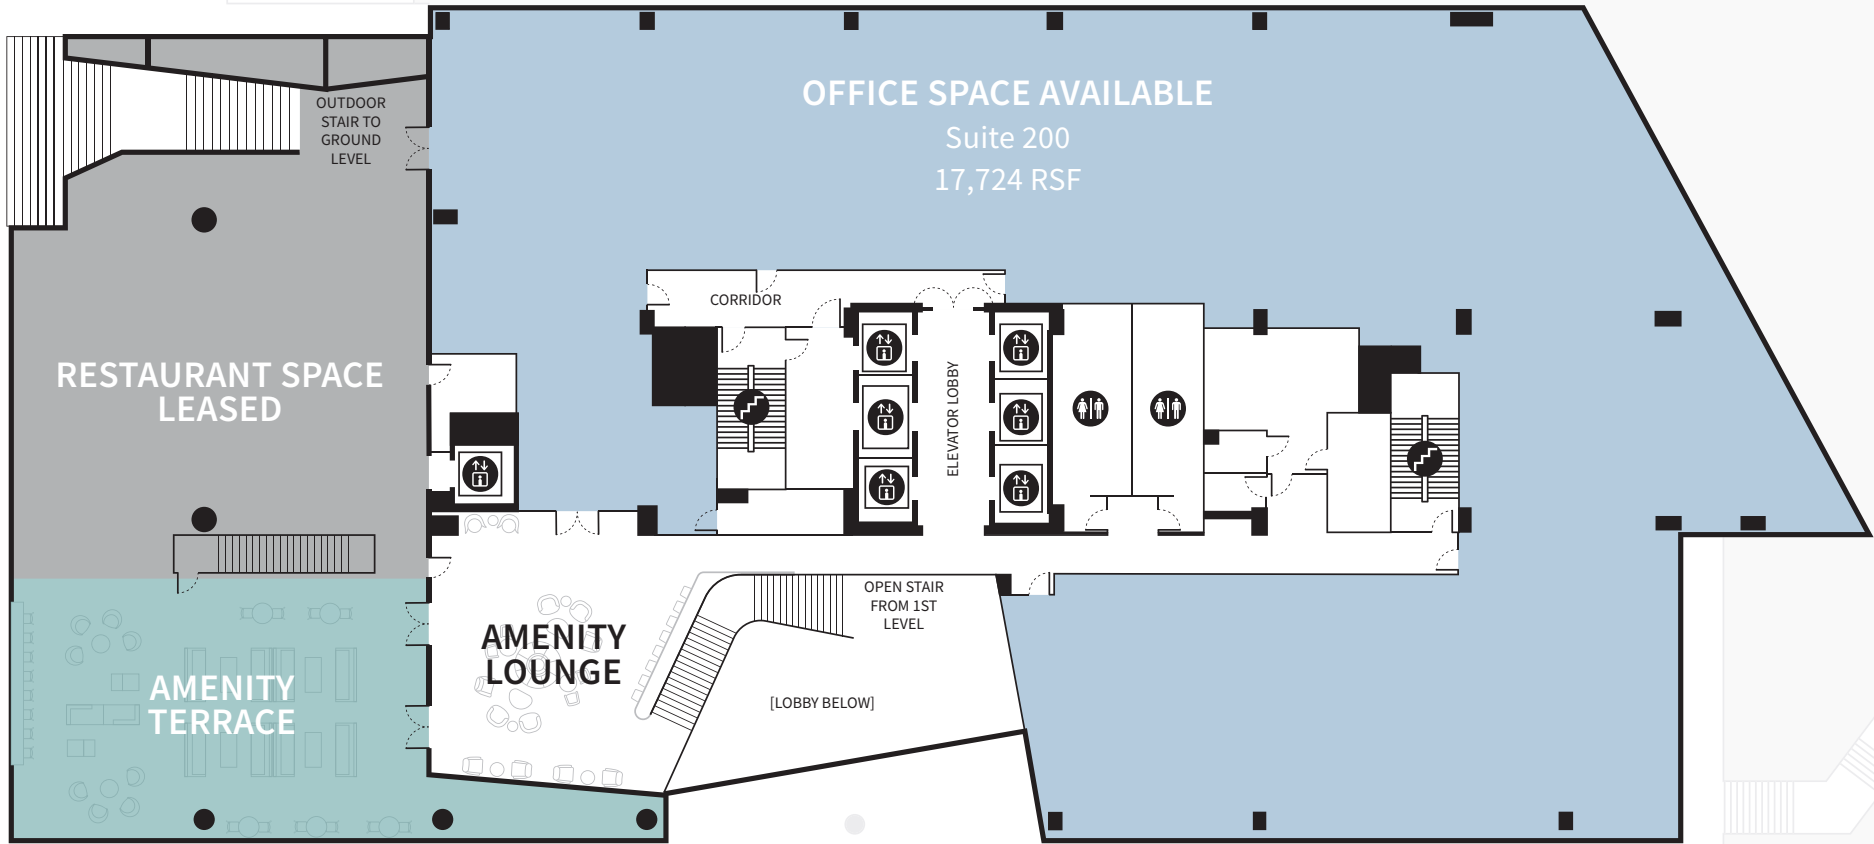

LEVEL 1

LEVEL 3

**WORKPLACE STUDIO
AVAILABLE**

Suite 430 | 2,160 RSF

**WORKPLACE STUDIO
AVAILABLE**

Suite 450 | 2,212 RSF

**OFFICE SPACE
LEASED**

**OFFICE
SPACE
LEASED**

**WORKPLACE
STUDIOS
COMMONS**

**OFFICE SPACE
LEASED**

SUITE 410
WELLNESS/
STORAGE

SUITE 400
STORAGE

ELEVATOR LOBBY

CORRIDOR

CORRIDOR

CORRIDOR

**OFFICE SPACE
LEASED**

**WORKPLACE STUDIO
PENDING**

Suite 410 | 4,678 RSF

**WORKPLACE STUDIO
PENDING**

Suite 400 | 3,575 RSF

**WORKPLACE STUDIO
AVAILABLE**

Suite 460 | 2,219 RSF

LEVEL 4

OFFICE SPACE
LEASED

LEVEL 5

LEVEL 6

LEVEL 7

OFFICE SPACE
LEASED

LEVEL 8

OFFICE SPACE
LEASED

LEVEL 9