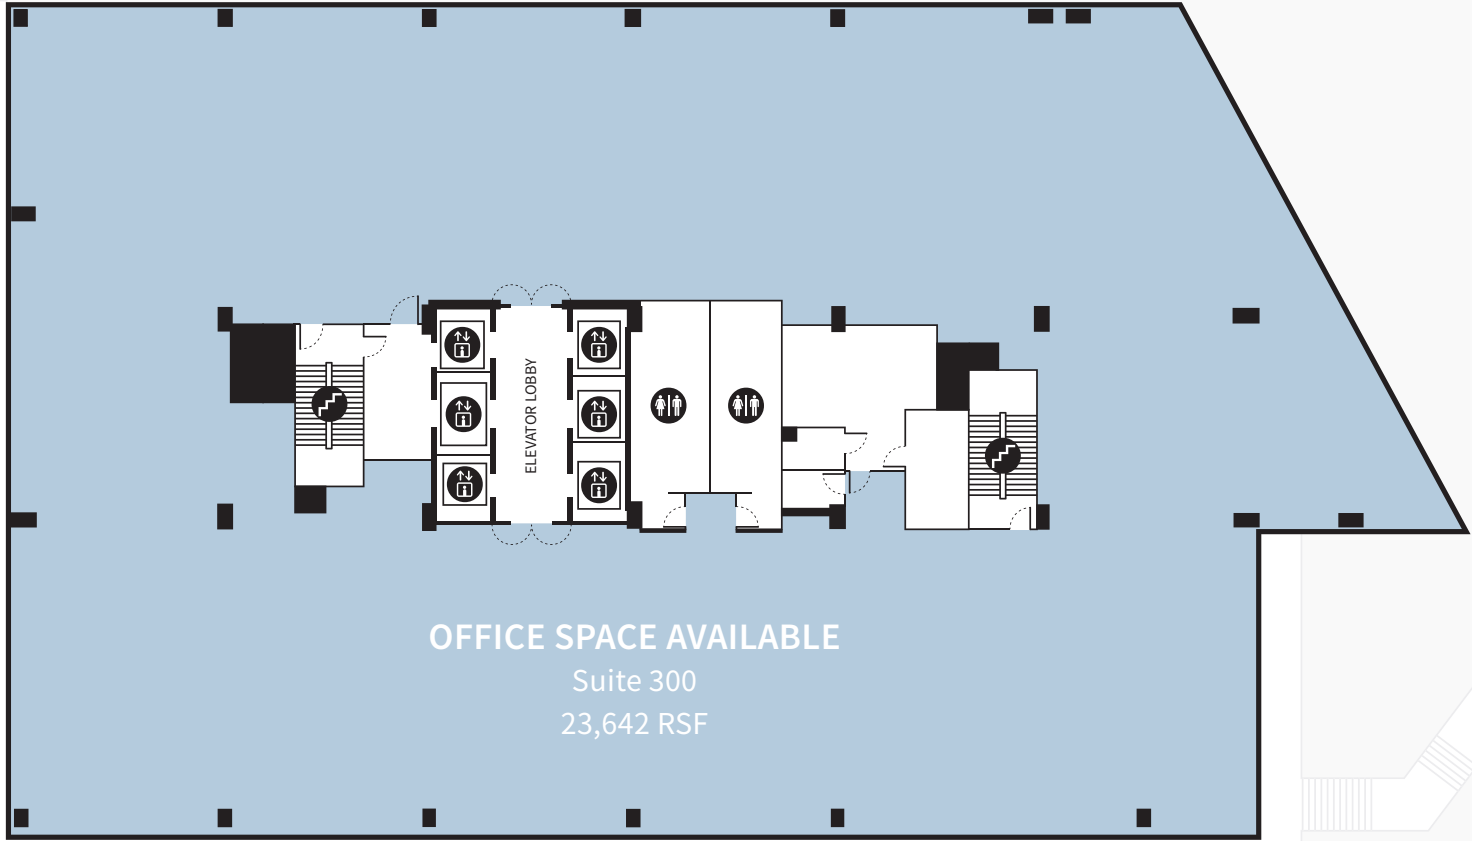

LEVEL 1

LEVEL 3

**WORKPLACE STUDIO
AVAILABLE**

Suite 430 | 2,160 RSF

**WORKPLACE STUDIO
AVAILABLE**

Suite 450 | 2,212 RSF

**OFFICE SPACE
LEASED**

**OFFICE
SPACE
LEASED**

**WORKPLACE
STUDIOS
COMMONS**

**OFFICE SPACE
LEASED**

SUITE 410
WELLNESS/
STORAGE

SUITE 400
STORAGE

ELEVATOR LOBBY

CORRIDOR

CORRIDOR

CORRIDOR

**OFFICE SPACE
LEASED**

**WORKPLACE STUDIO
PENDING**

Suite 410 | 4,678 RSF

**WORKPLACE STUDIO
PENDING**

Suite 400 | 3,575 RSF

**WORKPLACE STUDIO
AVAILABLE**

Suite 460 | 2,219 RSF

LEVEL 4

OFFICE SPACE
LEASED

LEVEL 5

LEVEL 6

LEVEL 7

OFFICE SPACE
LEASED

LEVEL 8

OFFICE SPACE
LEASED

LEVEL 9