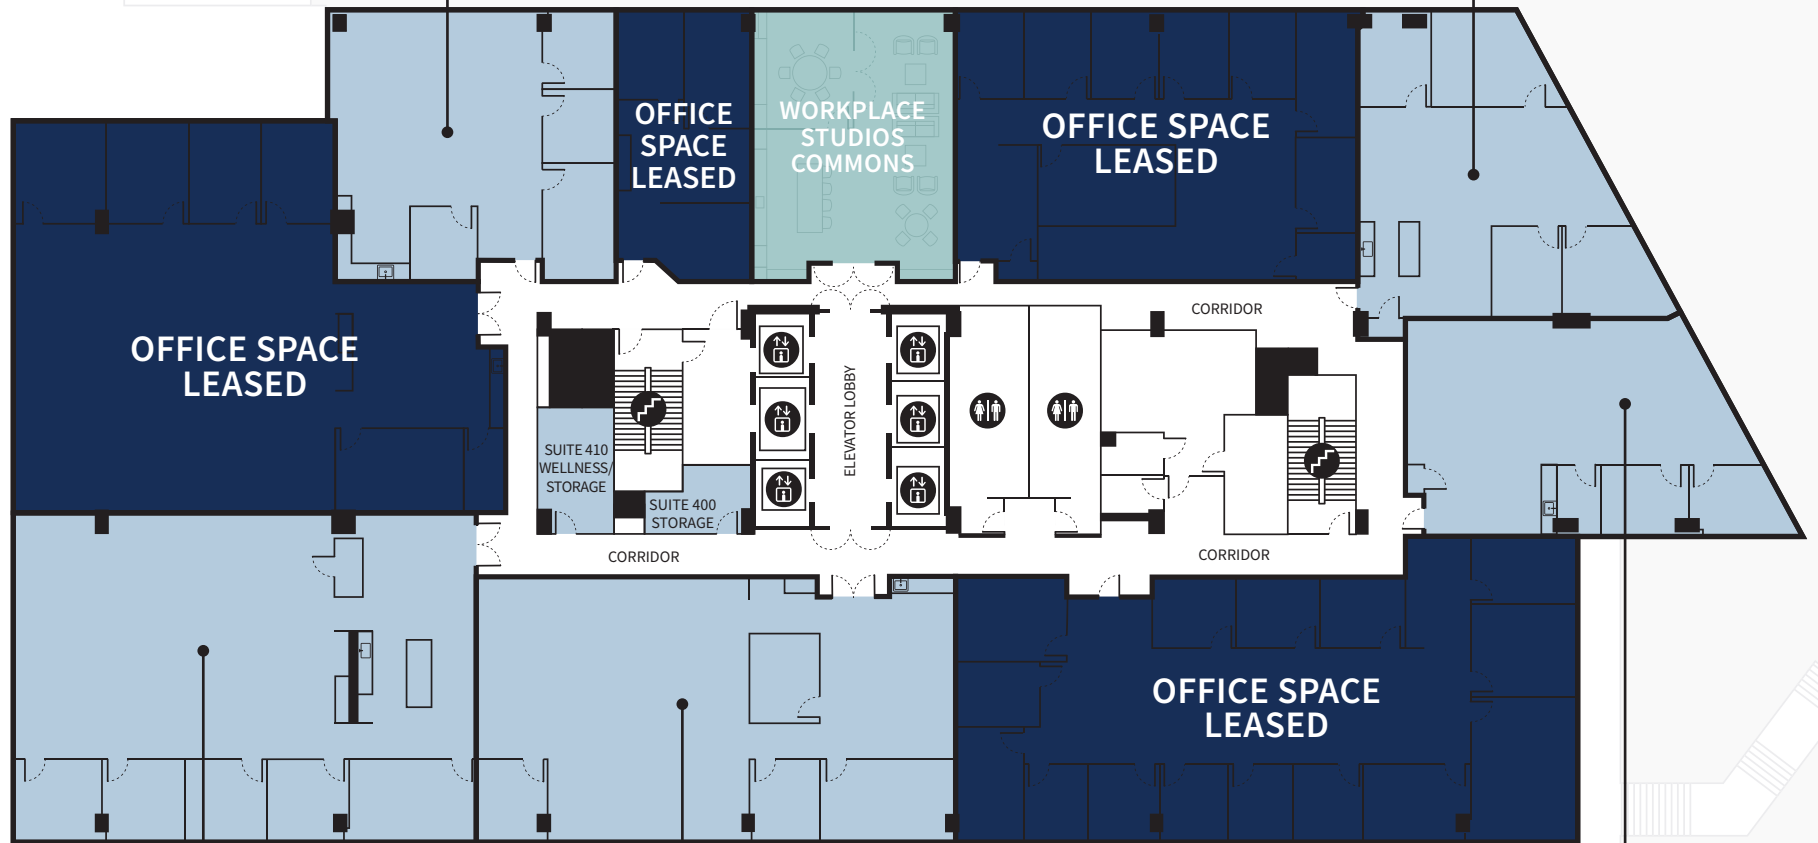

LEVEL 1

LEVEL 3

**WORKPLACE STUDIO
AVAILABLE**

Suite 430 | 2,160 RSF

**WORKPLACE STUDIO
AVAILABLE**

Suite 450 | 2,212 RSF

**OFFICE SPACE
LEASED**

**OFFICE
SPACE
LEASED**

**WORKPLACE
STUDIOS
COMMONS**

**OFFICE SPACE
LEASED**

SUITE 410
WELLNESS/
STORAGE

SUITE 400
STORAGE

ELEVATOR LOBBY

CORRIDOR

CORRIDOR

CORRIDOR

**OFFICE SPACE
LEASED**

**WORKPLACE STUDIO
PENDING**

Suite 410 | 4,678 RSF

**WORKPLACE STUDIO
PENDING**

Suite 400 | 3,575 RSF

**WORKPLACE STUDIO
AVAILABLE**

Suite 460 | 2,219 RSF

LEVEL 4

OFFICE SPACE
LEASED

LEVEL 5

LEVEL 6

LEVEL 7

OFFICE SPACE
LEASED

LEVEL 8

OFFICE SPACE
LEASED

LEVEL 9