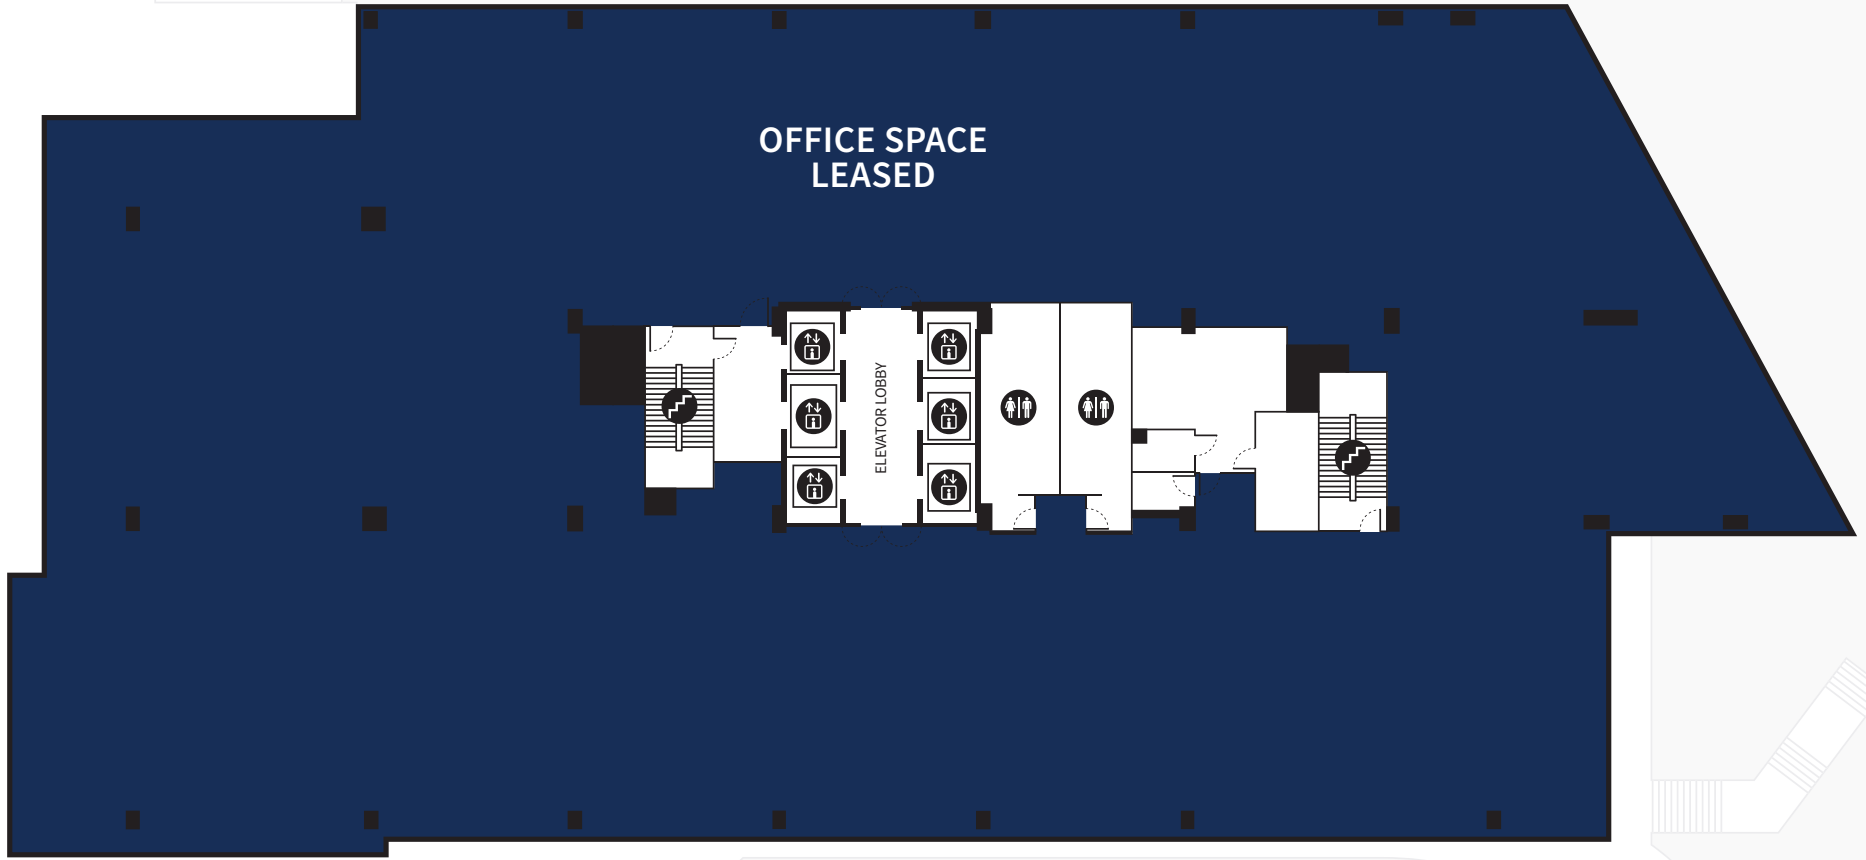

**WORKPLACE
STUDIOS
COMMONS**

**OFFICE SPACE
LEASED**

SUITE 410
WELLNESS/
STORAGE

SUITE 400
STORAGE

ELEVATOR LOBBY

CORRIDOR

CORRIDOR

CORRIDOR

**OFFICE SPACE
LEASED**

**WORKPLACE STUDIO
PENDING**

Suite 410 | 4,678 RSF

**WORKPLACE STUDIO
PENDING**

Suite 400 | 3,575 RSF

**WORKPLACE STUDIO
AVAILABLE**

Suite 460 | 2,219 RSF

LEVEL 4

OFFICE SPACE
LEASED

LEVEL 5

LEVEL 6

LEVEL 7

OFFICE SPACE
LEASED

LEVEL 8

OFFICE SPACE
LEASED

LEVEL 9