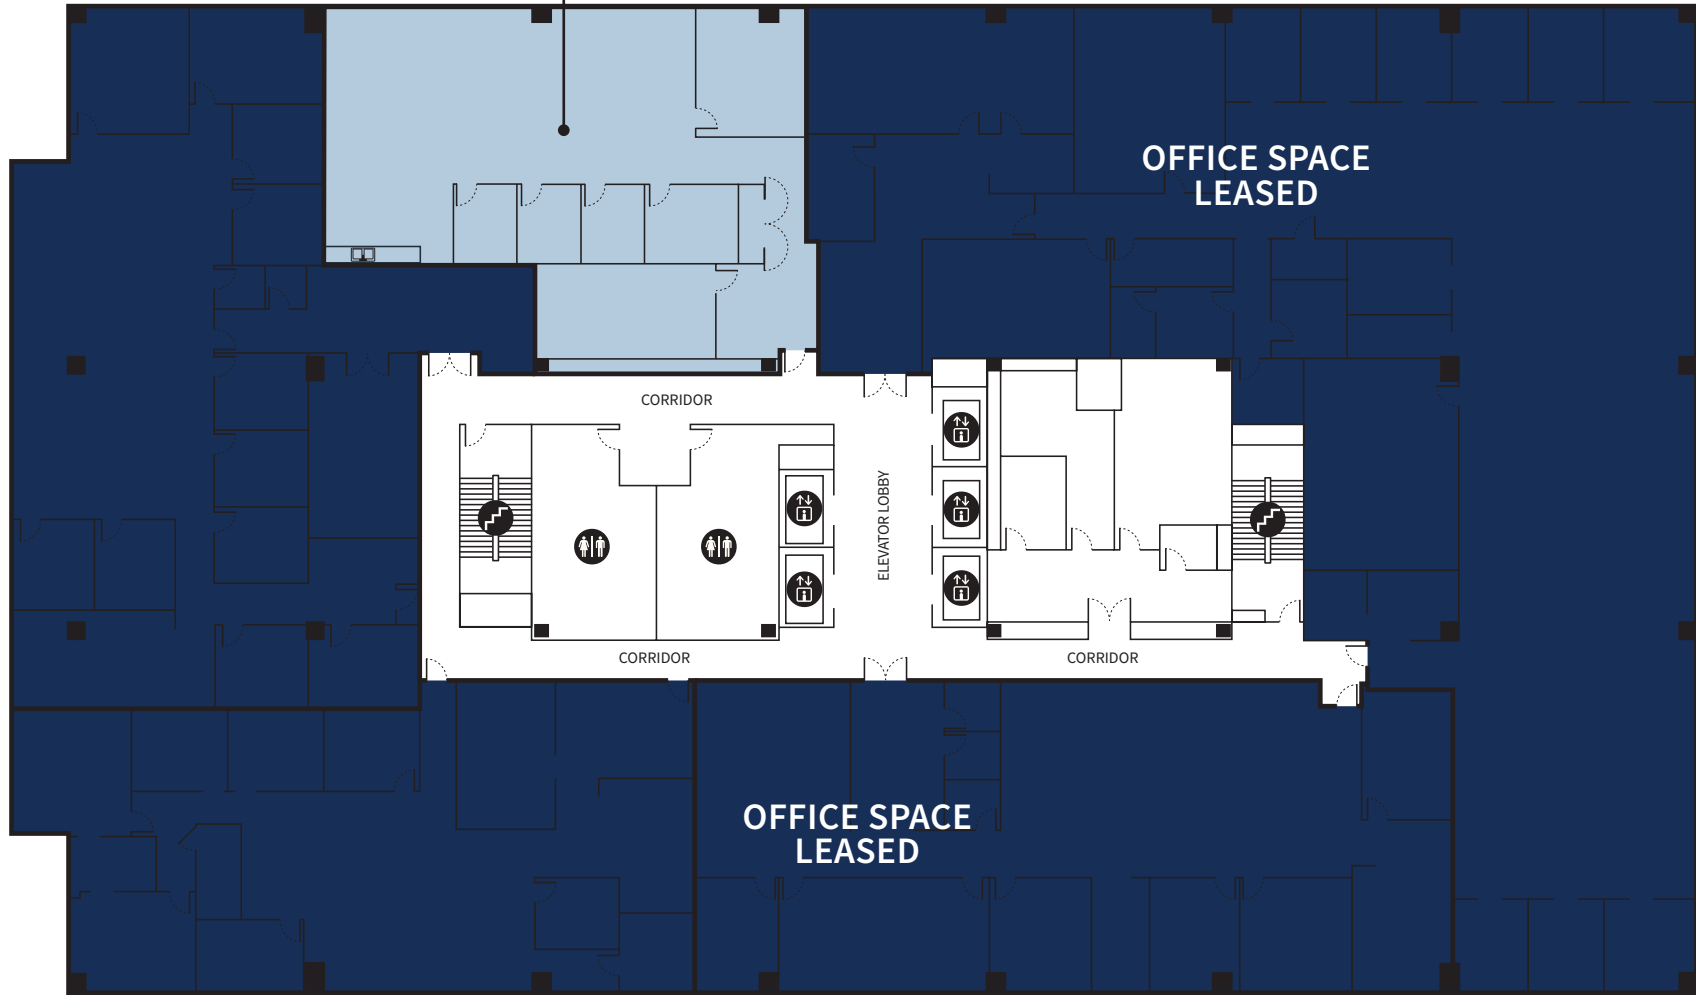

**WORKPLACE STUDIO
AVAILABLE 5.1.2025**

Suite 1140 | 3,238 RSF

LEVEL 11

WORKPLACE STUDIOS AT MIDTOWN PLAZA

A collection of suites offering pre-built space concepts that enable rapid transformation of traditional office environments into sought-after work destinations.

MIDTOWN PLAZA

**OFFICE SPACE
AVAILABLE**
Suite 1270 | 2,144 RSF

LEVEL 12

MIDTOWN PLAZA