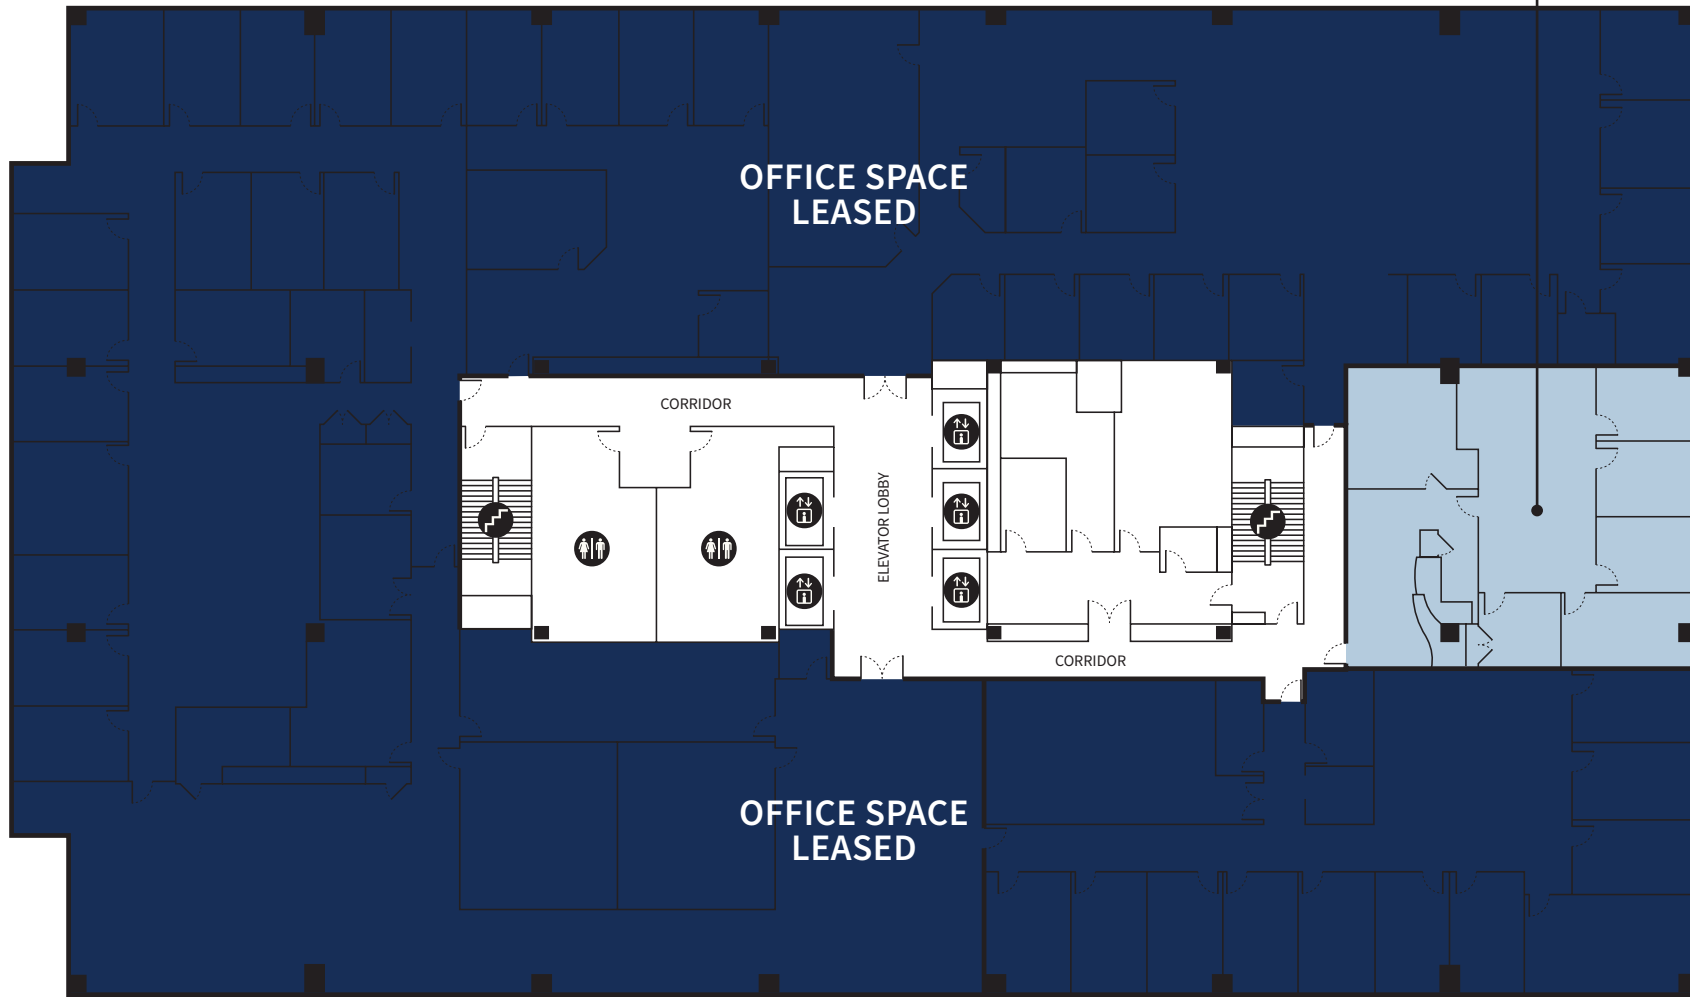

**WORKPLACE STUDIO
AVAILABLE 5.1.2025**

Suite 1140 | 3,238 RSF

LEVEL 11

WORKPLACE STUDIOS AT MIDTOWN PLAZA

A collection of suites offering pre-built space concepts that enable rapid transformation of traditional office environments into sought-after work destinations.

MIDTOWN PLAZA

**OFFICE SPACE
AVAILABLE**
Suite 1270 | 2,144 RSF

LEVEL 12

MIDTOWN PLAZA