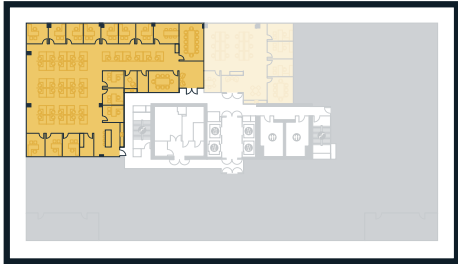

AVAILABLE

Suite 360
6,611 RSF

LEGEND

- 1 Break Area
- 2 Copy Area
- 3 IT & Storage
- 4 Wellness Room

AVAILABLE

Suite 720
7,416 RSF

LEGEND

- 1 Break Area
- 2 Copy Area
- 3 IT & Storage
- 4 Wellness Room

*Furniture not included, for illustration purposes only.

AVAILABLE

Suite 750
2,724 RSF

LEGEND

- 1 Break Area
- 2 Copy Area