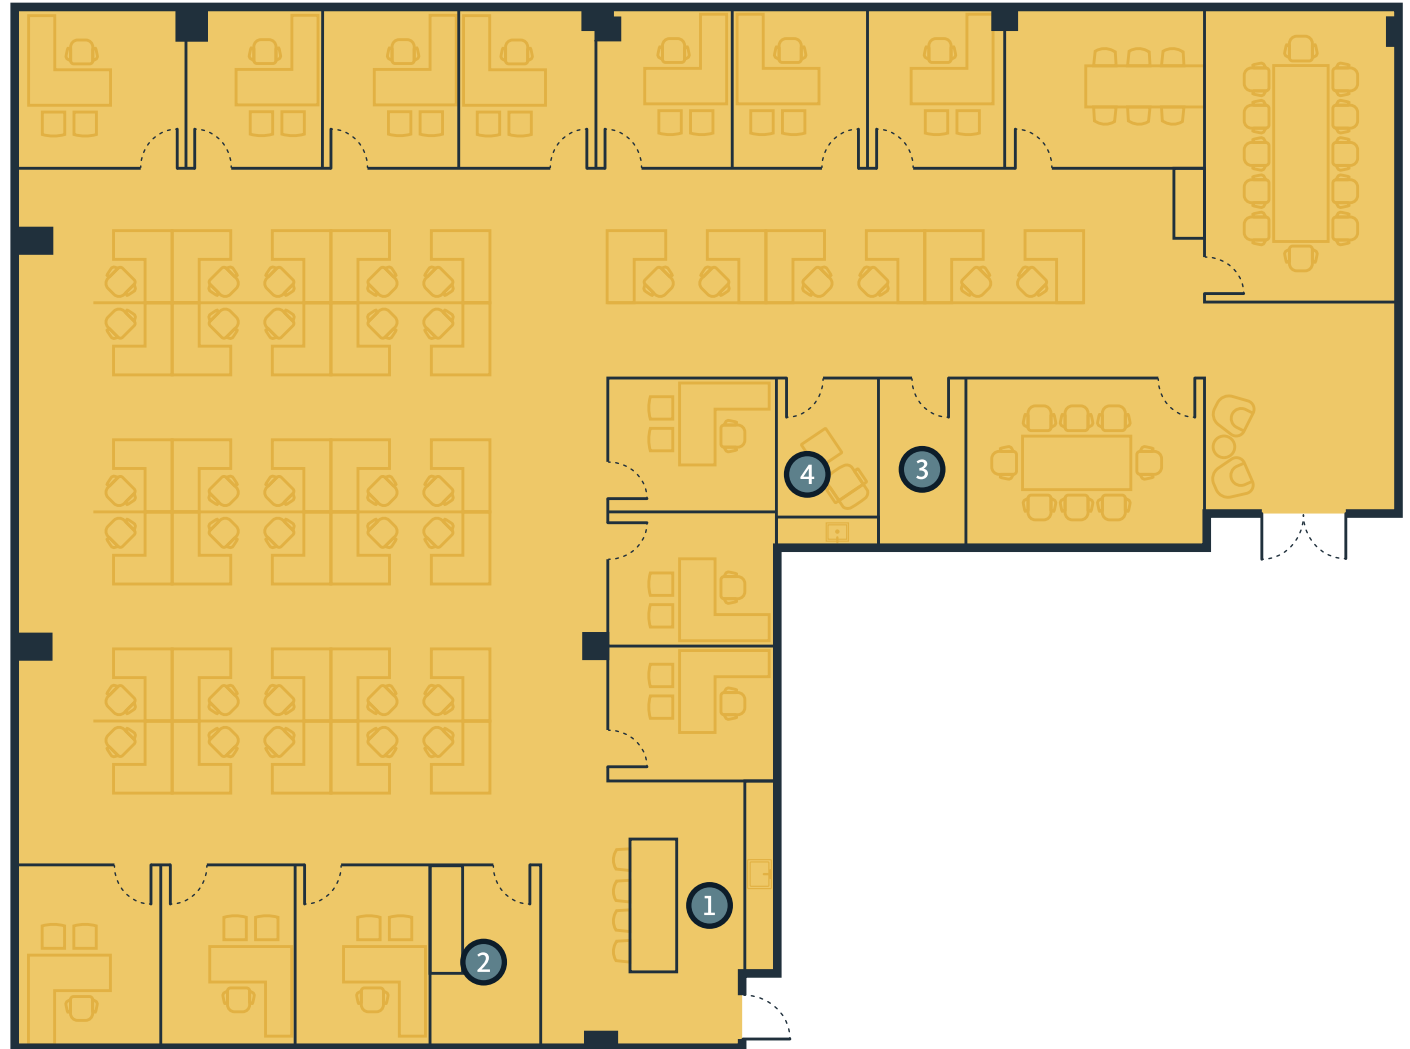

AVAILABLE

Suite 360
6,611 RSF

LEGEND

- 1 Break Area
- 2 Copy Area
- 3 IT & Storage
- 4 Wellness Room

AVAILABLE

Suite 720
7,416 RSF

LEGEND

- 1 Break Area
- 2 Copy Area
- 3 IT & Storage
- 4 Wellness Room

*Furniture not included, for illustration purposes only.

AVAILABLE

Suite 750
2,724 RSF

LEGEND

- 1 Break Area
- 2 Copy Area