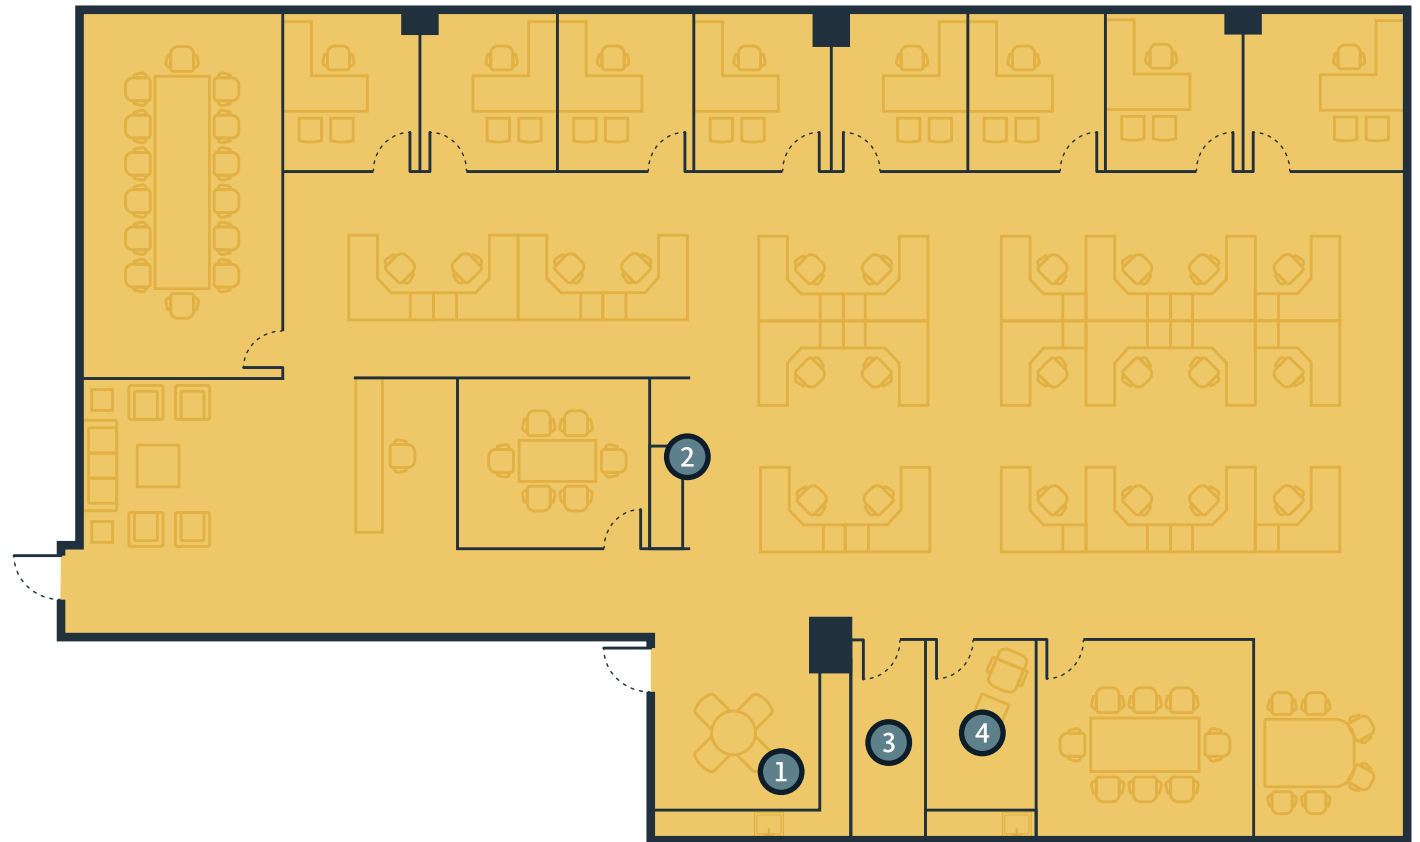

AVAILABLE

Suite 360
6,611 RSF

LEGEND

- 1 Break Area
- 2 Copy Area
- 3 IT & Storage
- 4 Wellness Room

AVAILABLE

Suite 720
7,416 RSF

LEGEND

- 1 Break Area
- 2 Copy Area
- 3 IT & Storage
- 4 Wellness Room

*Furniture not included, for illustration purposes only.

AVAILABLE

Suite 750
2,724 RSF

LEGEND

- 1 Break Area
- 2 Copy Area