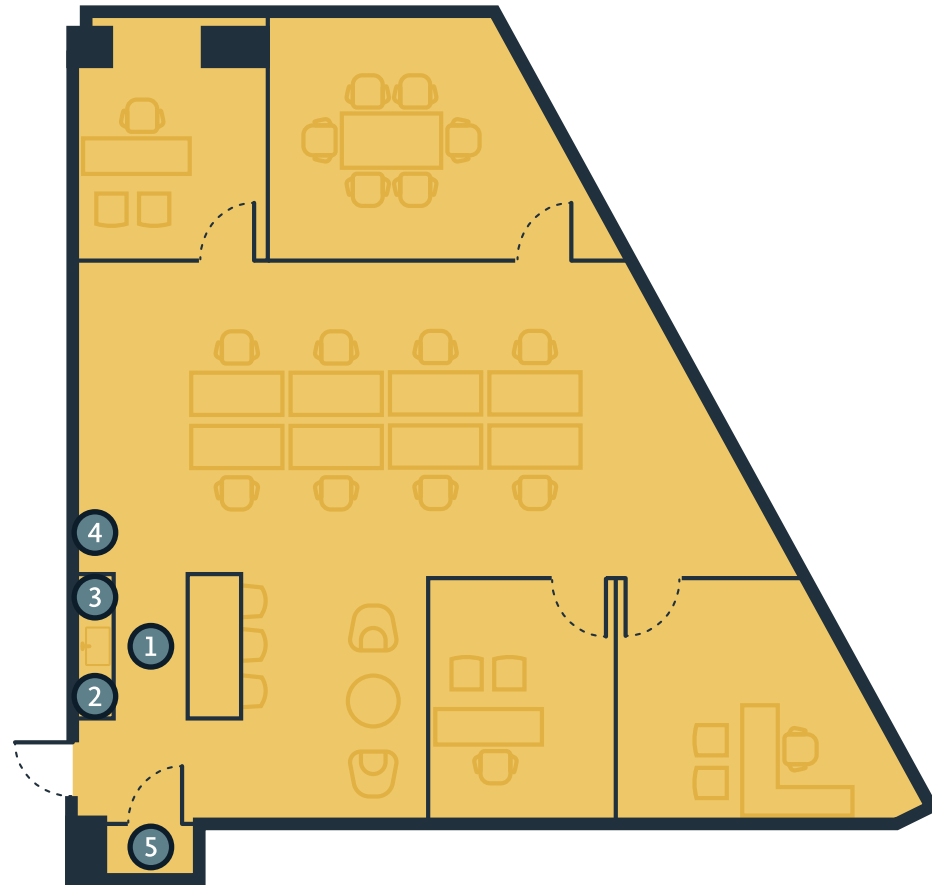

AVAILABLE

Suite 400

3,575 SF

LEGEND

- ① Break Area
- ② Undercounter Refrigerator
- ③ Dishwasher
- ④ Copy Area

AVAILABLE

Suite 410

4,678 SF

LEGEND

- ① Break Area
- ② Full Refrigerator
- ③ Dishwasher
- ④ Copy Area
- ⑤ IT & Storage

AVAILABLE

Suite 420

4,611 SF

LEGEND

- ① Break Area
- ② Undercounter Refrigerator
- ③ Dishwasher
- ④ Copy Area
- ⑤ IT & Storage

AVAILABLE

Suite 430
2,160 SF

LEGEND

- ① Break Area
- ② Undercounter Refrigerator
- ③ Dishwasher
- ④ Copy Area

AVAILABLE

Suite 450

2,212 SF

LEGEND

- ① Break Area
- ② Undercounter Refrigerator
- ③ Dishwasher
- ④ Copy Area
- ⑤ IT & Storage

AVAILABLE

Suite 460
2,219 SF

LEGEND

- ① Break Area
- ② Undercounter Refrigerator
- ③ Dishwasher
- ④ IT & Storage