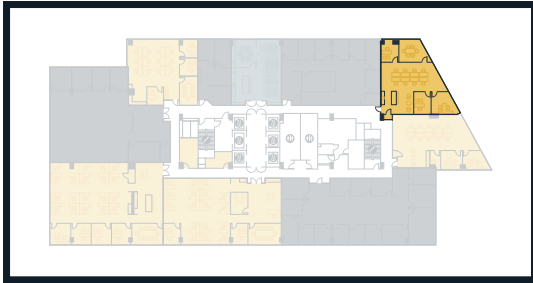

AVAILABLE

Suite 400

3,575 SF

LEGEND

- ① Break Area
- ② Undercounter Refrigerator
- ③ Dishwasher
- ④ Copy Area

AVAILABLE

Suite 410

4,678 SF

LEGEND

- ① Break Area
- ② Full Refrigerator
- ③ Dishwasher
- ④ Copy Area
- ⑤ IT & Storage

AVAILABLE

Suite 420

4,611 SF

LEGEND

- ① Break Area
- ② Undercounter Refrigerator
- ③ Dishwasher
- ④ Copy Area
- ⑤ IT & Storage

AVAILABLE

Suite 430
2,160 SF

LEGEND

- ① Break Area
- ② Undercounter Refrigerator
- ③ Dishwasher
- ④ Copy Area

AVAILABLE

Suite 450

2,212 SF

LEGEND

- ① Break Area
- ② Undercounter Refrigerator
- ③ Dishwasher
- ④ Copy Area
- ⑤ IT & Storage

AVAILABLE

Suite 460
2,219 SF

LEGEND

- ① Break Area
- ② Undercounter Refrigerator
- ③ Dishwasher
- ④ IT & Storage