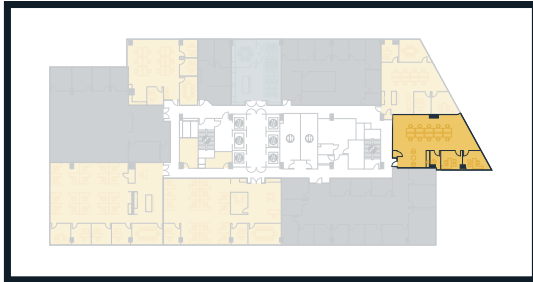

AVAILABLE

Suite 400

3,575 SF

LEGEND

- ① Break Area
- ② Undercounter Refrigerator
- ③ Dishwasher
- ④ Copy Area

AVAILABLE

Suite 410

4,678 SF

LEGEND

- ① Break Area
- ② Full Refrigerator
- ③ Dishwasher
- ④ Copy Area
- ⑤ IT & Storage

AVAILABLE

Suite 420

4,611 SF

LEGEND

- ① Break Area
- ② Undercounter Refrigerator
- ③ Dishwasher
- ④ Copy Area
- ⑤ IT & Storage

AVAILABLE

Suite 430
2,160 SF

LEGEND

- ① Break Area
- ② Undercounter Refrigerator
- ③ Dishwasher
- ④ Copy Area

AVAILABLE

Suite 450

2,212 SF

LEGEND

- ① Break Area
- ② Undercounter Refrigerator
- ③ Dishwasher
- ④ Copy Area
- ⑤ IT & Storage

AVAILABLE

Suite 460
2,219 SF

LEGEND

- ① Break Area
- ② Undercounter Refrigerator
- ③ Dishwasher
- ④ IT & Storage