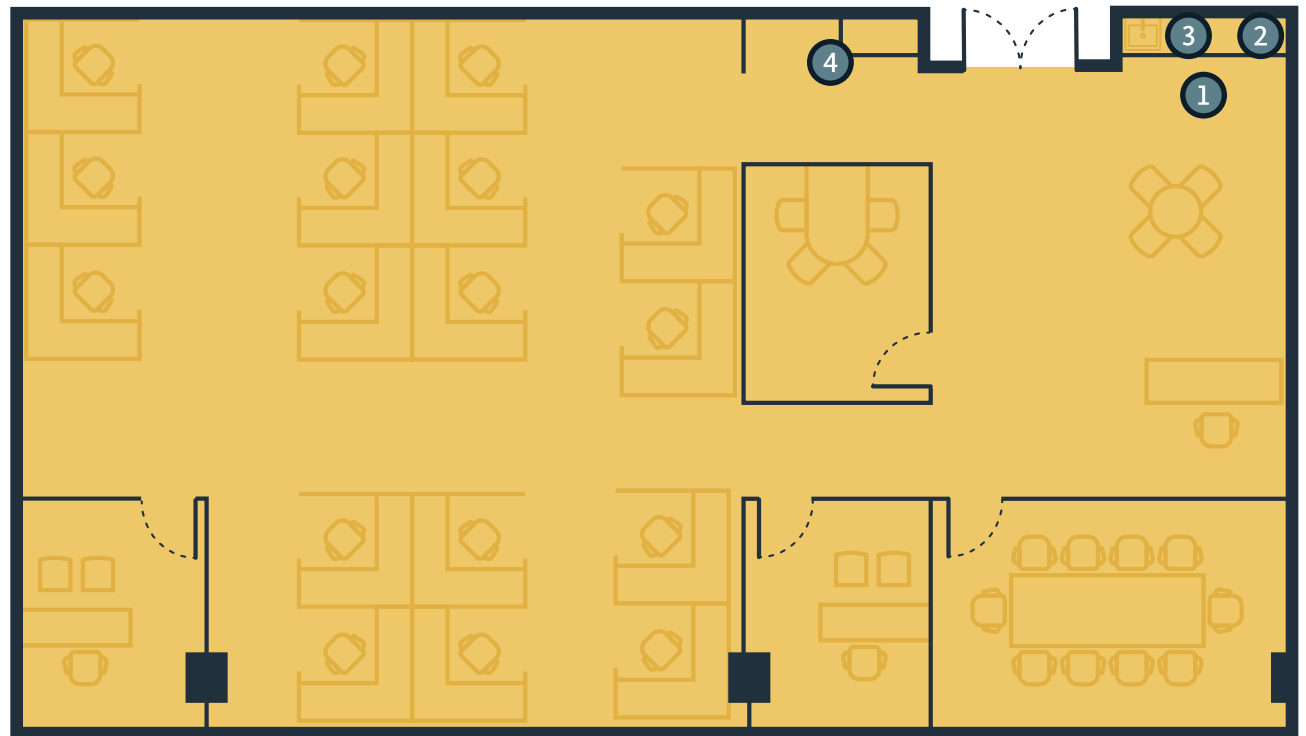

AVAILABLE

Suite 400

3,575 SF

LEGEND

- ① Break Area
- ② Undercounter Refrigerator
- ③ Dishwasher
- ④ Copy Area

AVAILABLE

Suite 410

4,678 SF

LEGEND

- ① Break Area
- ② Full Refrigerator
- ③ Dishwasher
- ④ Copy Area
- ⑤ IT & Storage

AVAILABLE

Suite 420

4,611 SF

LEGEND

- ① Break Area
- ② Undercounter Refrigerator
- ③ Dishwasher
- ④ Copy Area
- ⑤ IT & Storage

AVAILABLE

Suite 430
2,160 SF

LEGEND

- ① Break Area
- ② Undercounter Refrigerator
- ③ Dishwasher
- ④ Copy Area

AVAILABLE

Suite 450

2,212 SF

LEGEND

- ① Break Area
- ② Undercounter Refrigerator
- ③ Dishwasher
- ④ Copy Area
- ⑤ IT & Storage

AVAILABLE

Suite 460
2,219 SF

LEGEND

- ① Break Area
- ② Undercounter Refrigerator
- ③ Dishwasher
- ④ IT & Storage