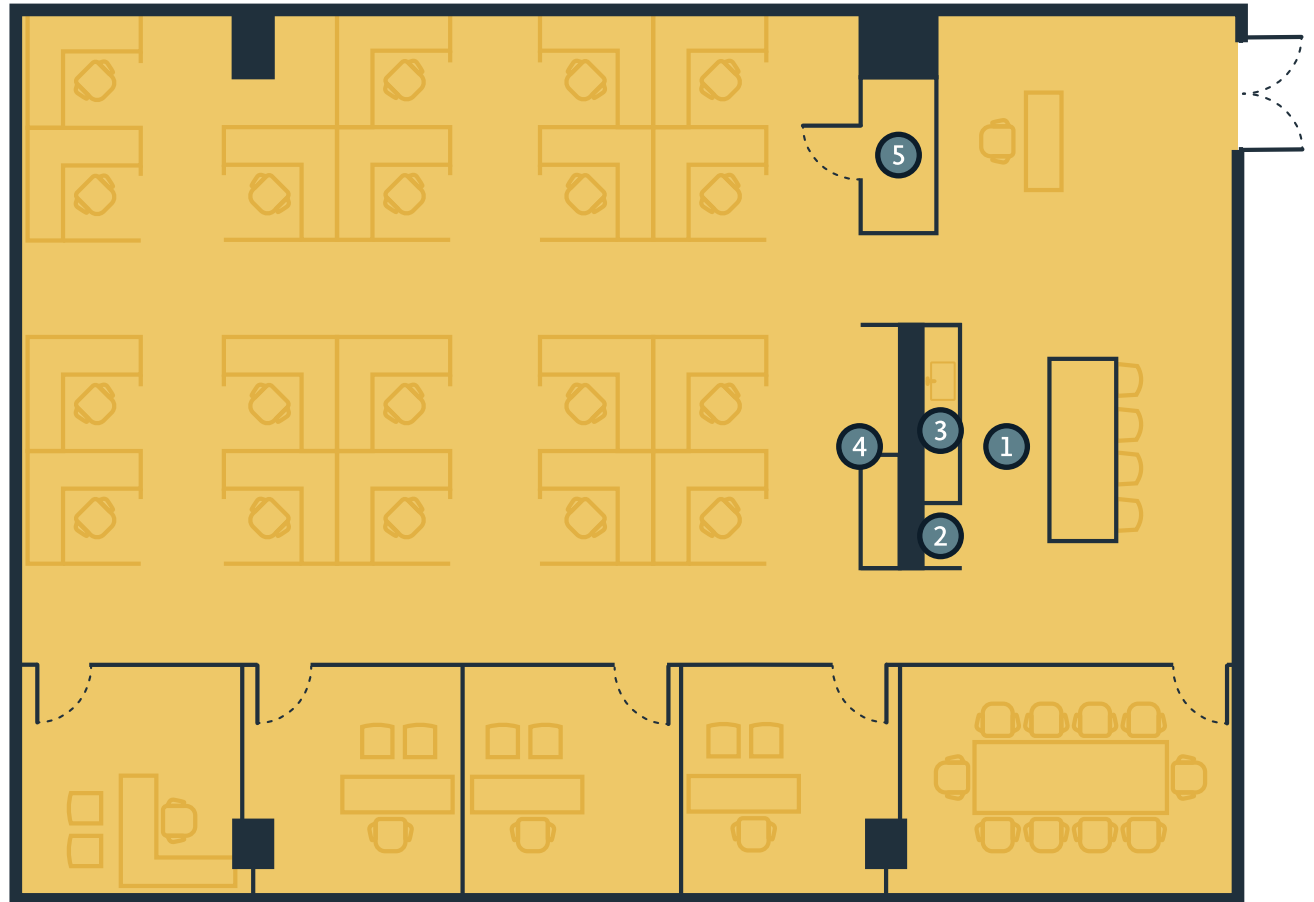

AVAILABLE

Suite 400

3,575 SF

LEGEND

- ① Break Area
- ② Undercounter Refrigerator
- ③ Dishwasher
- ④ Copy Area

AVAILABLE

Suite 410

4,678 SF

LEGEND

- ① Break Area
- ② Full Refrigerator
- ③ Dishwasher
- ④ Copy Area
- ⑤ IT & Storage

AVAILABLE

Suite 420

4,611 SF

LEGEND

- ① Break Area
- ② Undercounter Refrigerator
- ③ Dishwasher
- ④ Copy Area
- ⑤ IT & Storage

AVAILABLE

Suite 430
2,160 SF

LEGEND

- ① Break Area
- ② Undercounter Refrigerator
- ③ Dishwasher
- ④ Copy Area

AVAILABLE

Suite 450

2,212 SF

LEGEND

- ① Break Area
- ② Undercounter Refrigerator
- ③ Dishwasher
- ④ Copy Area
- ⑤ IT & Storage

AVAILABLE

Suite 460
2,219 SF

LEGEND

- ① Break Area
- ② Undercounter Refrigerator
- ③ Dishwasher
- ④ IT & Storage