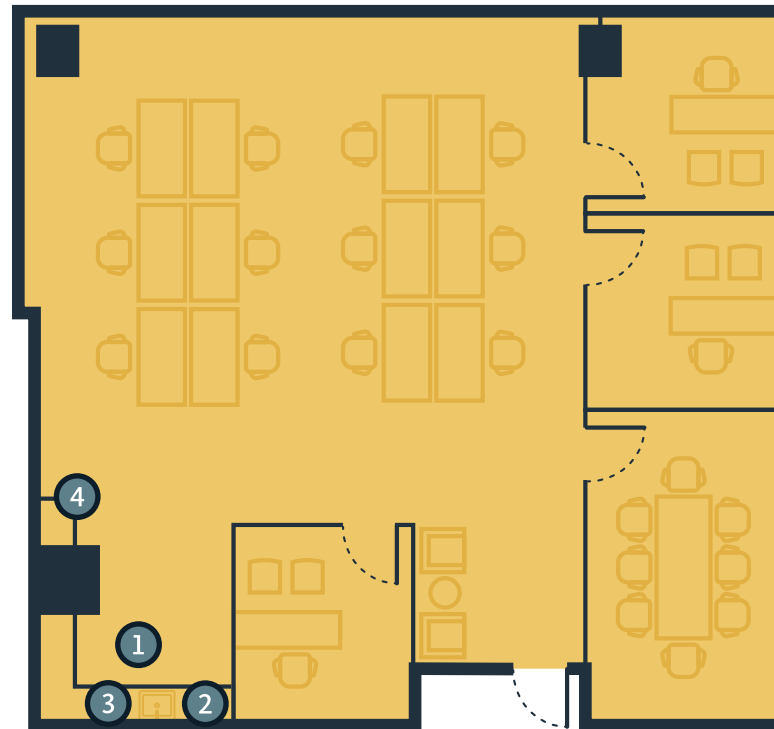

AVAILABLE

Suite 400

3,575 SF

LEGEND

- ① Break Area
- ② Undercounter Refrigerator
- ③ Dishwasher
- ④ Copy Area

AVAILABLE

Suite 410

4,678 SF

LEGEND

- ① Break Area
- ② Full Refrigerator
- ③ Dishwasher
- ④ Copy Area
- ⑤ IT & Storage

AVAILABLE

Suite 420

4,611 SF

LEGEND

- ① Break Area
- ② Undercounter Refrigerator
- ③ Dishwasher
- ④ Copy Area
- ⑤ IT & Storage

AVAILABLE

Suite 430
2,160 SF

LEGEND

- ① Break Area
- ② Undercounter Refrigerator
- ③ Dishwasher
- ④ Copy Area

AVAILABLE

Suite 450

2,212 SF

LEGEND

- ① Break Area
- ② Undercounter Refrigerator
- ③ Dishwasher
- ④ Copy Area
- ⑤ IT & Storage

AVAILABLE

Suite 460
2,219 SF

LEGEND

- ① Break Area
- ② Undercounter Refrigerator
- ③ Dishwasher
- ④ IT & Storage