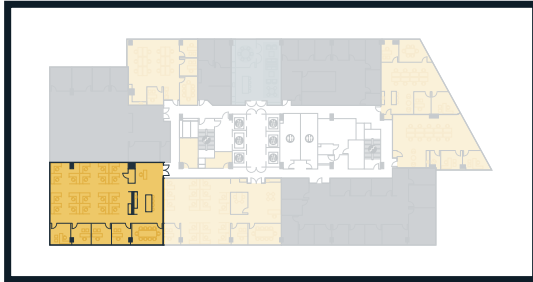

AVAILABLE

Suite 400

3,575 SF

LEGEND

- ① Break Area
- ② Undercounter Refrigerator
- ③ Dishwasher
- ④ Copy Area

AVAILABLE

Suite 410

4,678 SF

LEGEND

- ① Break Area
- ② Full Refrigerator
- ③ Dishwasher
- ④ Copy Area
- ⑤ IT & Storage

AVAILABLE

Suite 420

4,611 SF

LEGEND

- ① Break Area
- ② Undercounter Refrigerator
- ③ Dishwasher
- ④ Copy Area
- ⑤ IT & Storage

AVAILABLE

Suite 430
2,160 SF

LEGEND

- ① Break Area
- ② Undercounter Refrigerator
- ③ Dishwasher
- ④ Copy Area

AVAILABLE

Suite 450

2,212 SF

LEGEND

- ① Break Area
- ② Undercounter Refrigerator
- ③ Dishwasher
- ④ Copy Area
- ⑤ IT & Storage

AVAILABLE

Suite 460
2,219 SF

LEGEND

- ① Break Area
- ② Undercounter Refrigerator
- ③ Dishwasher
- ④ IT & Storage