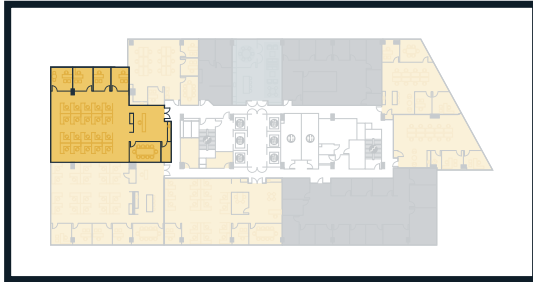

AVAILABLE

Suite 400

3,575 SF

LEGEND

- ① Break Area
- ② Undercounter Refrigerator
- ③ Dishwasher
- ④ Copy Area

AVAILABLE

Suite 410

4,678 SF

LEGEND

- ① Break Area
- ② Full Refrigerator
- ③ Dishwasher
- ④ Copy Area
- ⑤ IT & Storage

AVAILABLE

Suite 420

4,611 SF

LEGEND

- ① Break Area
- ② Undercounter Refrigerator
- ③ Dishwasher
- ④ Copy Area
- ⑤ IT & Storage

AVAILABLE

Suite 430
2,160 SF

LEGEND

- ① Break Area
- ② Undercounter Refrigerator
- ③ Dishwasher
- ④ Copy Area

AVAILABLE

Suite 450

2,212 SF

LEGEND

- ① Break Area
- ② Undercounter Refrigerator
- ③ Dishwasher
- ④ Copy Area
- ⑤ IT & Storage

AVAILABLE

Suite 460
2,219 SF

LEGEND

- ① Break Area
- ② Undercounter Refrigerator
- ③ Dishwasher
- ④ IT & Storage