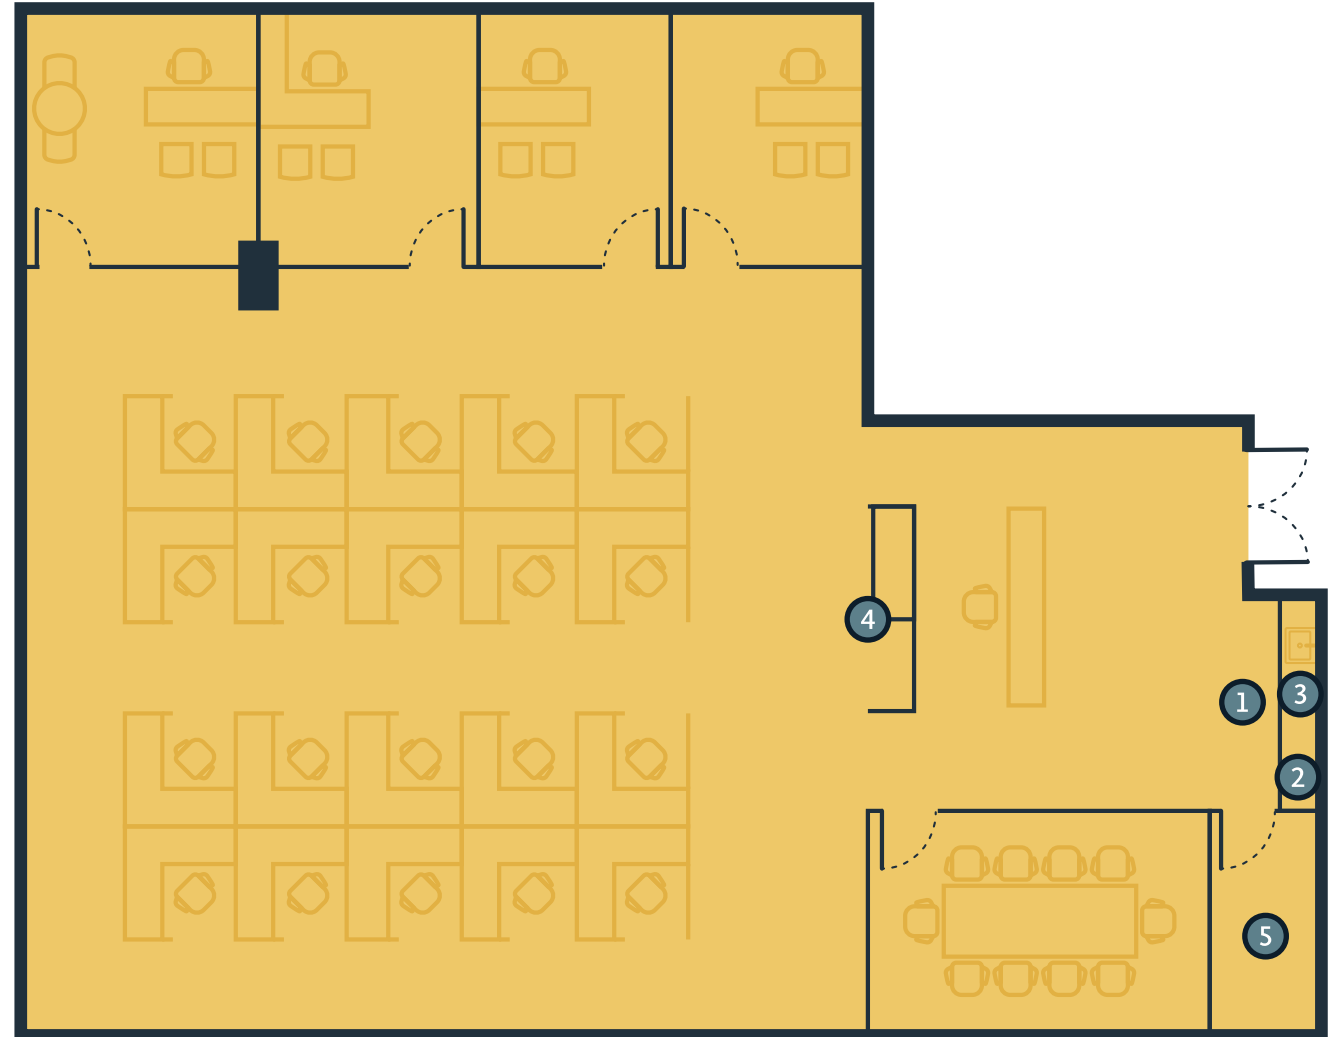

AVAILABLE

Suite 400

3,575 SF

LEGEND

- ① Break Area
- ② Undercounter Refrigerator
- ③ Dishwasher
- ④ Copy Area

AVAILABLE

Suite 410

4,678 SF

LEGEND

- ① Break Area
- ② Full Refrigerator
- ③ Dishwasher
- ④ Copy Area
- ⑤ IT & Storage

AVAILABLE

Suite 420

4,611 SF

LEGEND

- ① Break Area
- ② Undercounter Refrigerator
- ③ Dishwasher
- ④ Copy Area
- ⑤ IT & Storage

AVAILABLE

Suite 430
2,160 SF

LEGEND

- ① Break Area
- ② Undercounter Refrigerator
- ③ Dishwasher
- ④ Copy Area

AVAILABLE

Suite 450

2,212 SF

LEGEND

- ① Break Area
- ② Undercounter Refrigerator
- ③ Dishwasher
- ④ Copy Area
- ⑤ IT & Storage

AVAILABLE

Suite 460
2,219 SF

LEGEND

- ① Break Area
- ② Undercounter Refrigerator
- ③ Dishwasher
- ④ IT & Storage