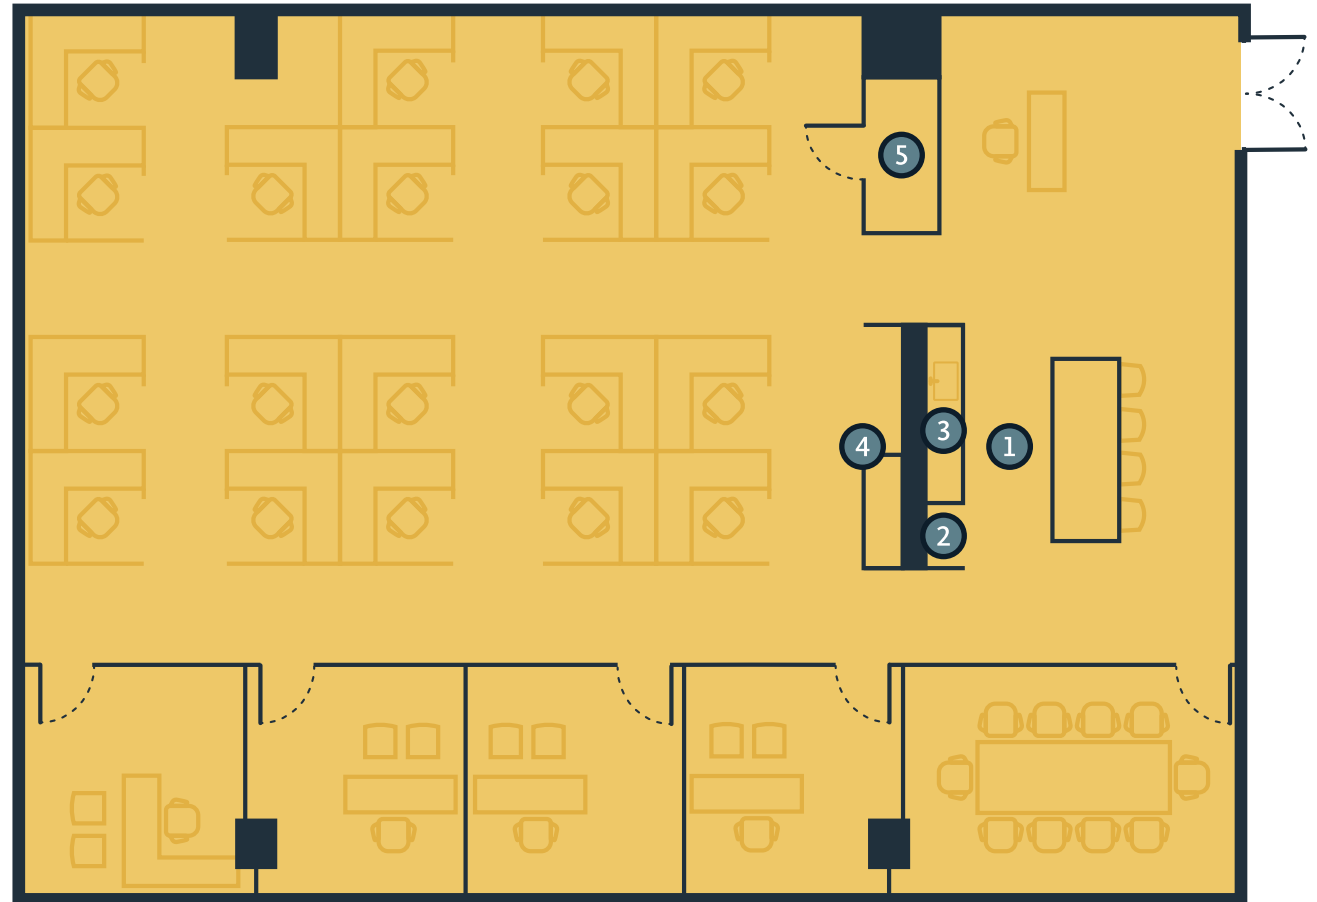

AVAILABLE

Suite 400

3,407 SF

LEGEND

- ① Break Area
- ② Undercounter Refrigerator
- ③ Dishwasher
- ④ Copy Area

AVAILABLE

Suite 410

4,428 SF

LEGEND

- ① Break Area
- ② Full Refrigerator
- ③ Dishwasher
- ④ Copy Area
- ⑤ IT & Storage

AVAILABLE

Suite 430

2,160 SF

LEGEND

- ① Break Area
- ② Undercounter Refrigerator
- ③ Dishwasher
- ④ Copy Area

AVAILABLE

Suite 450
2,212 SF

LEGEND

- ① Break Area
- ② Undercounter Refrigerator
- ③ Dishwasher
- ④ Copy Area
- ⑤ IT & Storage

AVAILABLE

Suite 460

2,219 SF

LEGEND

- ① Break Area
- ② Undercounter Refrigerator
- ③ Dishwasher
- ④ IT & Storage