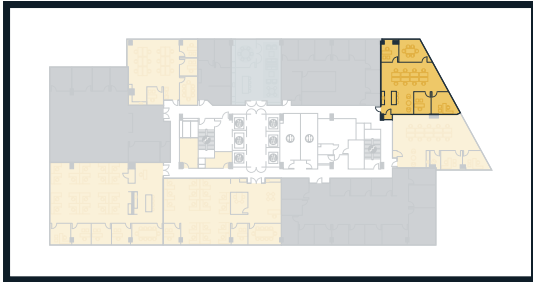

AVAILABLE

Suite 400

3,407 SF

LEGEND

- ① Break Area
- ② Undercounter Refrigerator
- ③ Dishwasher
- ④ Copy Area

AVAILABLE

Suite 410

4,428 SF

LEGEND

- ① Break Area
- ② Full Refrigerator
- ③ Dishwasher
- ④ Copy Area
- ⑤ IT & Storage

AVAILABLE

Suite 430

2,160 SF

LEGEND

- ① Break Area
- ② Undercounter Refrigerator
- ③ Dishwasher
- ④ Copy Area

AVAILABLE

Suite 450
2,212 SF

LEGEND

- ① Break Area
- ② Undercounter Refrigerator
- ③ Dishwasher
- ④ Copy Area
- ⑤ IT & Storage

AVAILABLE

Suite 460

2,219 SF

LEGEND

- ① Break Area
- ② Undercounter Refrigerator
- ③ Dishwasher
- ④ IT & Storage