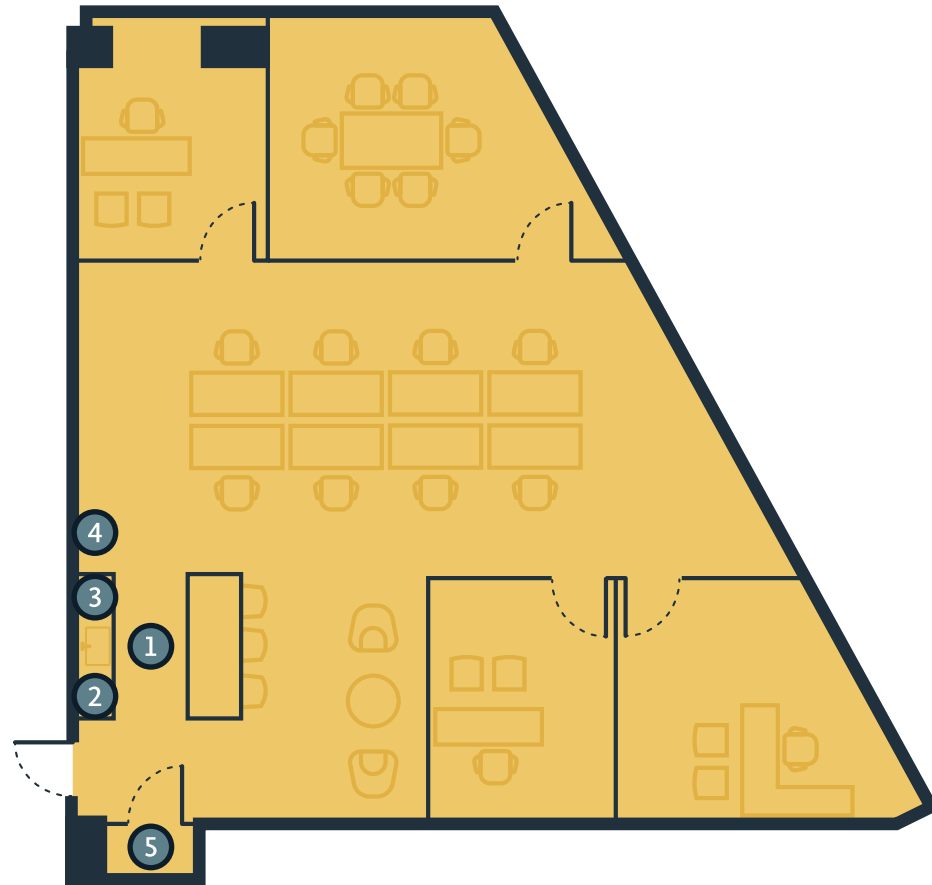

AVAILABLE

Suite 400

3,407 SF

LEGEND

- ① Break Area
- ② Undercounter Refrigerator
- ③ Dishwasher
- ④ Copy Area

AVAILABLE

Suite 410

4,428 SF

LEGEND

- ① Break Area
- ② Full Refrigerator
- ③ Dishwasher
- ④ Copy Area
- ⑤ IT & Storage

AVAILABLE

Suite 430

2,160 SF

LEGEND

- ① Break Area
- ② Undercounter Refrigerator
- ③ Dishwasher
- ④ Copy Area

AVAILABLE

Suite 450
2,212 SF

LEGEND

- ① Break Area
- ② Undercounter Refrigerator
- ③ Dishwasher
- ④ Copy Area
- ⑤ IT & Storage

AVAILABLE

Suite 460

2,219 SF

LEGEND

- ① Break Area
- ② Undercounter Refrigerator
- ③ Dishwasher
- ④ IT & Storage