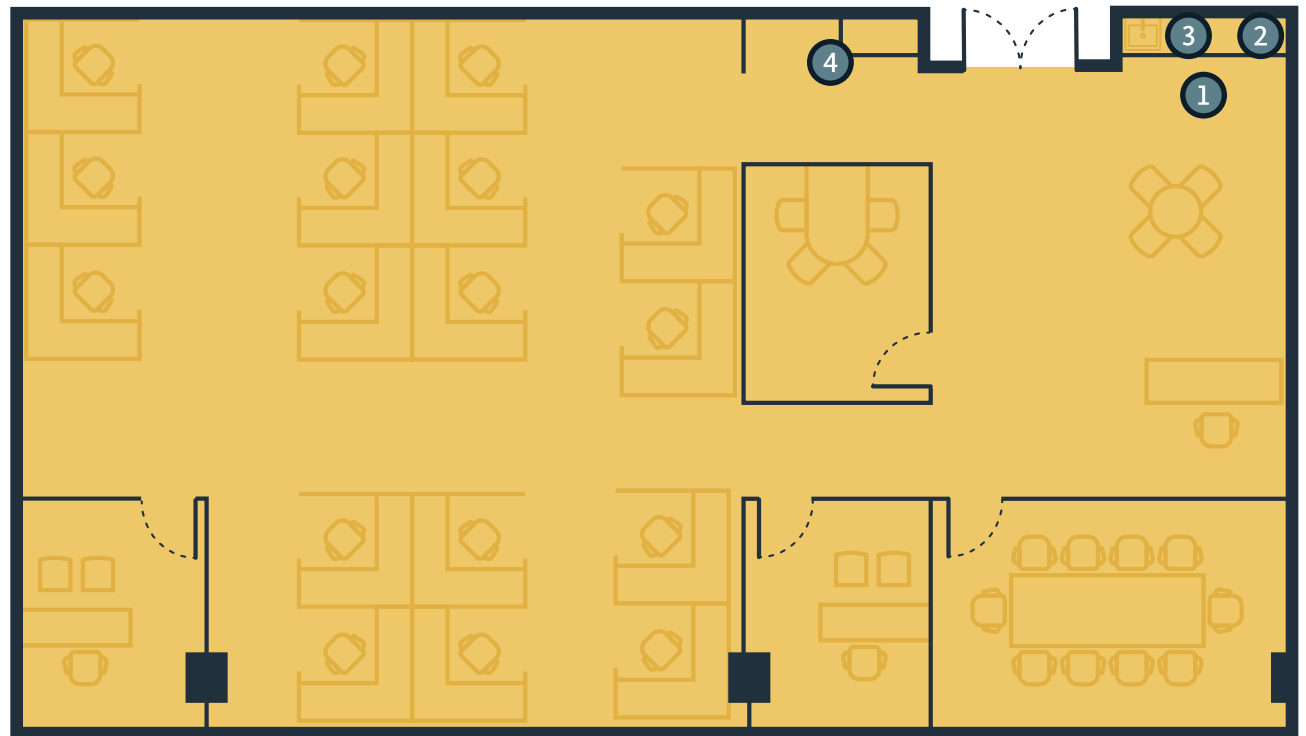

AVAILABLE

Suite 400

3,407 SF

LEGEND

- ① Break Area
- ② Undercounter Refrigerator
- ③ Dishwasher
- ④ Copy Area

AVAILABLE

Suite 410

4,428 SF

LEGEND

- ① Break Area
- ② Full Refrigerator
- ③ Dishwasher
- ④ Copy Area
- ⑤ IT & Storage

AVAILABLE

Suite 430

2,160 SF

LEGEND

- ① Break Area
- ② Undercounter Refrigerator
- ③ Dishwasher
- ④ Copy Area

AVAILABLE

Suite 450
2,212 SF

LEGEND

- ① Break Area
- ② Undercounter Refrigerator
- ③ Dishwasher
- ④ Copy Area
- ⑤ IT & Storage

AVAILABLE

Suite 460

2,219 SF

LEGEND

- ① Break Area
- ② Undercounter Refrigerator
- ③ Dishwasher
- ④ IT & Storage