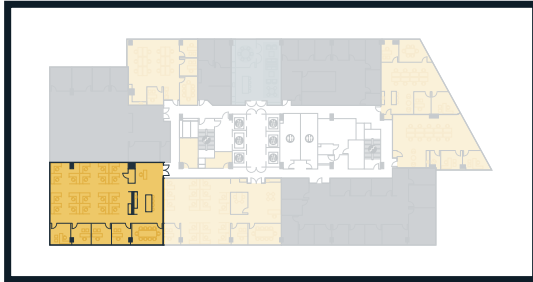

AVAILABLE

Suite 400

3,407 SF

LEGEND

- ① Break Area
- ② Undercounter Refrigerator
- ③ Dishwasher
- ④ Copy Area

AVAILABLE

Suite 410

4,428 SF

LEGEND

- ① Break Area
- ② Full Refrigerator
- ③ Dishwasher
- ④ Copy Area
- ⑤ IT & Storage

AVAILABLE

Suite 430

2,160 SF

LEGEND

- ① Break Area
- ② Undercounter Refrigerator
- ③ Dishwasher
- ④ Copy Area

AVAILABLE

Suite 450
2,212 SF

LEGEND

- ① Break Area
- ② Undercounter Refrigerator
- ③ Dishwasher
- ④ Copy Area
- ⑤ IT & Storage

AVAILABLE

Suite 460

2,219 SF

LEGEND

- ① Break Area
- ② Undercounter Refrigerator
- ③ Dishwasher
- ④ IT & Storage