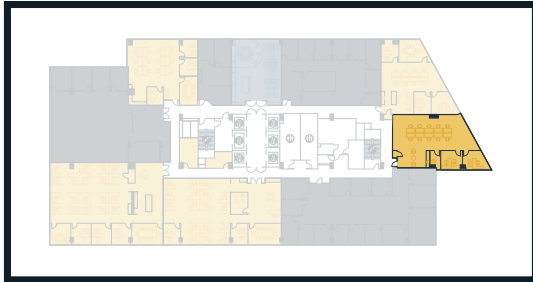

AVAILABLE

Suite 400

3,407 SF

LEGEND

- ① Break Area
- ② Undercounter Refrigerator
- ③ Dishwasher
- ④ Copy Area

AVAILABLE

Suite 410

4,428 SF

LEGEND

- ① Break Area
- ② Full Refrigerator
- ③ Dishwasher
- ④ Copy Area
- ⑤ IT & Storage

AVAILABLE

Suite 430

2,160 SF

LEGEND

- ① Break Area
- ② Undercounter Refrigerator
- ③ Dishwasher
- ④ Copy Area

AVAILABLE

Suite 450
2,212 SF

LEGEND

- ① Break Area
- ② Undercounter Refrigerator
- ③ Dishwasher
- ④ Copy Area
- ⑤ IT & Storage

AVAILABLE

Suite 460

2,219 SF

LEGEND

- ① Break Area
- ② Undercounter Refrigerator
- ③ Dishwasher
- ④ IT & Storage