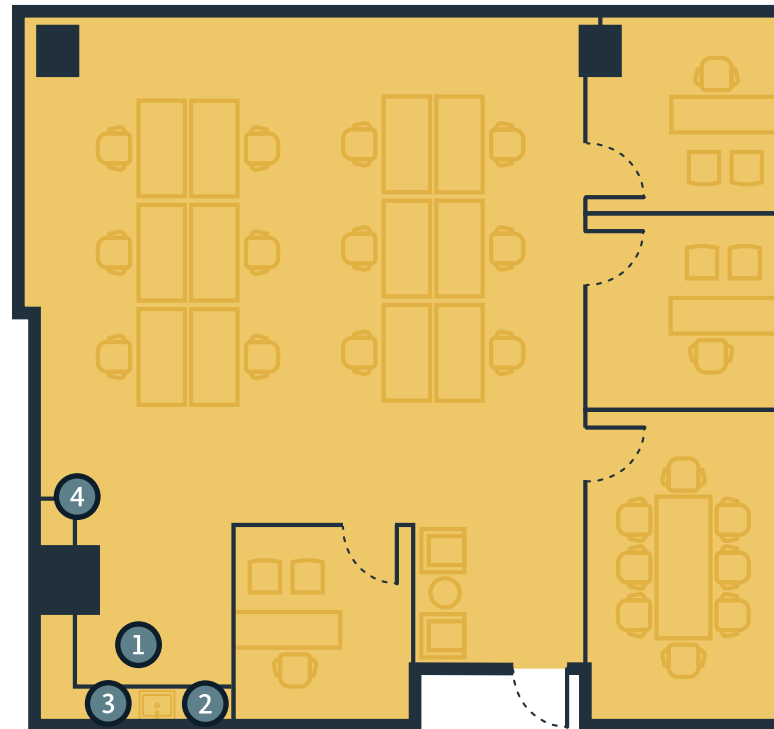

AVAILABLE

Suite 400

3,407 SF

LEGEND

- ① Break Area
- ② Undercounter Refrigerator
- ③ Dishwasher
- ④ Copy Area

AVAILABLE

Suite 410

4,428 SF

LEGEND

- ① Break Area
- ② Full Refrigerator
- ③ Dishwasher
- ④ Copy Area
- ⑤ IT & Storage

AVAILABLE

Suite 430

2,160 SF

LEGEND

- ① Break Area
- ② Undercounter Refrigerator
- ③ Dishwasher
- ④ Copy Area

AVAILABLE

Suite 450
2,212 SF

LEGEND

- ① Break Area
- ② Undercounter Refrigerator
- ③ Dishwasher
- ④ Copy Area
- ⑤ IT & Storage

AVAILABLE

Suite 460

2,219 SF

LEGEND

- ① Break Area
- ② Undercounter Refrigerator
- ③ Dishwasher
- ④ IT & Storage