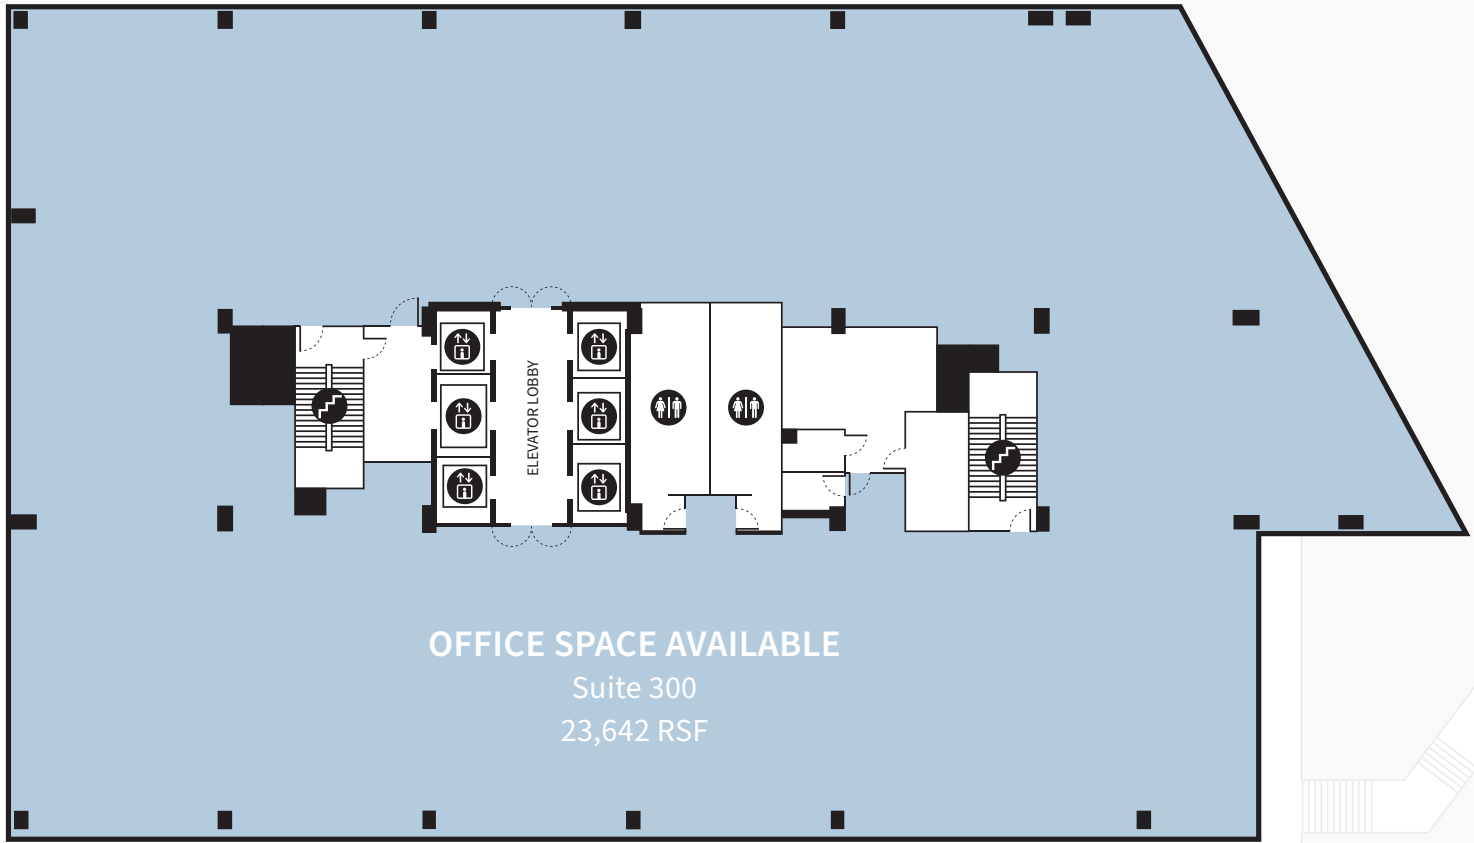

LEVEL 1

LEVEL 2

OFFICE SPACE AVAILABLE
Suite 300
23,642 RSF

**WORKPLACE STUDIO
AVAILABLE**

Suite 430 | 2,160 RSF

**WORKPLACE STUDIO
AVAILABLE**

Suite 450 | 2,212 RSF

**WORKPLACE STUDIO
AVAILABLE**

Suite 410 | 4,428 RSF

**WORKPLACE STUDIO
AVAILABLE**

Suite 400 | 3,407 RSF

**WORKPLACE STUDIO
AVAILABLE**

Suite 460 | 2,219 RSF

LEVEL 4

WORKPLACE STUDIOS AT ONE NORTH HILLS TOWER

A collection of suites offering pre-built space concepts that enable rapid transformation of traditional office environments into sought-after work destinations.

OFFICE SPACE
LEASED

LEVEL 5

LEVEL 6

LEVEL 7

OFFICE SPACE
AVAILABLE

Suite 800
31,312 RSF

OFFICE SPACE
AVAILABLE

Suite 900
31,553 RSF

OFFICE SPACE
AVAILABLE

Suite 1000
31,337 RSF