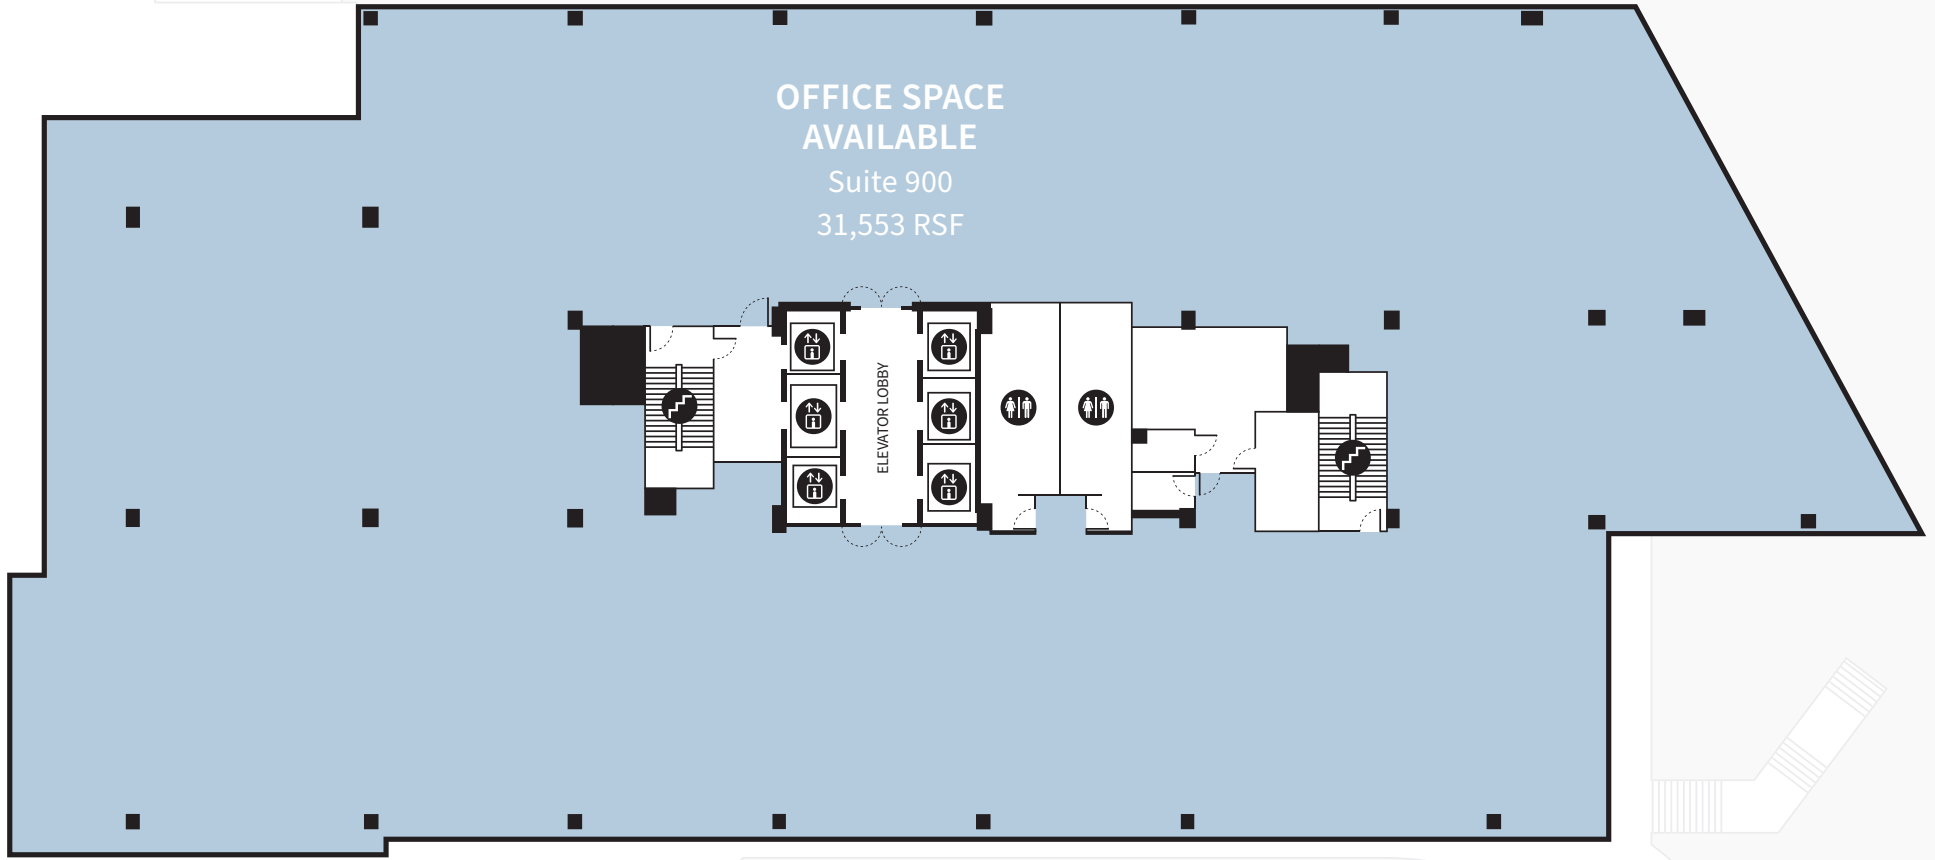

LEVEL 1

LEVEL 2

OFFICE SPACE AVAILABLE
Suite 300
23,642 RSF

**WORKPLACE STUDIO
AVAILABLE**

Suite 430 | 2,160 RSF

**WORKPLACE STUDIO
AVAILABLE**

Suite 450 | 2,212 RSF

**WORKPLACE STUDIO
AVAILABLE**

Suite 410 | 4,428 RSF

**WORKPLACE STUDIO
AVAILABLE**

Suite 400 | 3,407 RSF

**WORKPLACE STUDIO
AVAILABLE**

Suite 460 | 2,219 RSF

LEVEL 4

WORKPLACE STUDIOS AT ONE NORTH HILLS TOWER

A collection of suites offering pre-built space concepts that enable rapid transformation of traditional office environments into sought-after work destinations.

OFFICE SPACE
LEASED

LEVEL 5

LEVEL 6

LEVEL 7

OFFICE SPACE
AVAILABLE

Suite 800
31,312 RSF

OFFICE SPACE
AVAILABLE

Suite 900
31,553 RSF