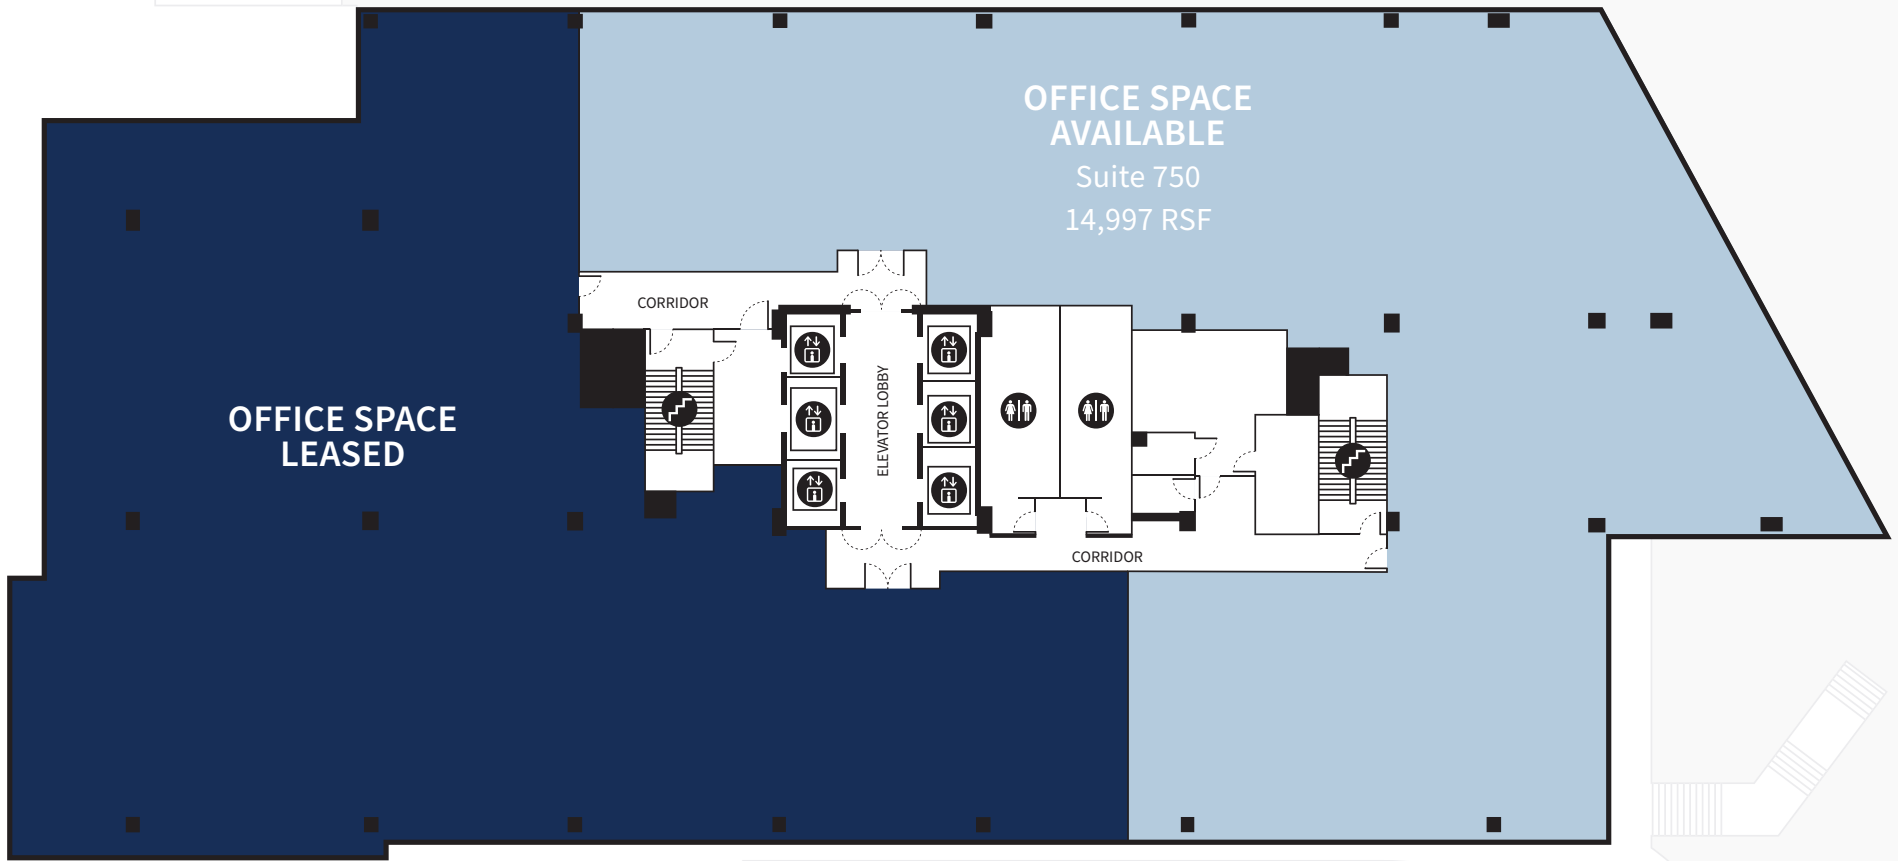

LEVEL 1

LEVEL 2

OFFICE SPACE AVAILABLE
Suite 300
23,642 RSF

**WORKPLACE STUDIO
AVAILABLE**

Suite 430 | 2,160 RSF

**WORKPLACE STUDIO
AVAILABLE**

Suite 450 | 2,212 RSF

**WORKPLACE STUDIO
AVAILABLE**

Suite 410 | 4,428 RSF

**WORKPLACE STUDIO
AVAILABLE**

Suite 400 | 3,407 RSF

**WORKPLACE STUDIO
AVAILABLE**

Suite 460 | 2,219 RSF

LEVEL 4

WORKPLACE STUDIOS AT ONE NORTH HILLS TOWER

A collection of suites offering pre-built space concepts that enable rapid transformation of traditional office environments into sought-after work destinations.

OFFICE SPACE
LEASED

LEVEL 5

LEVEL 6

LEVEL 7

OFFICE SPACE
AVAILABLE

Suite 800
31,312 RSF

OFFICE SPACE
AVAILABLE

Suite 900
31,553 RSF

OFFICE SPACE
AVAILABLE

Suite 1000
31,337 RSF