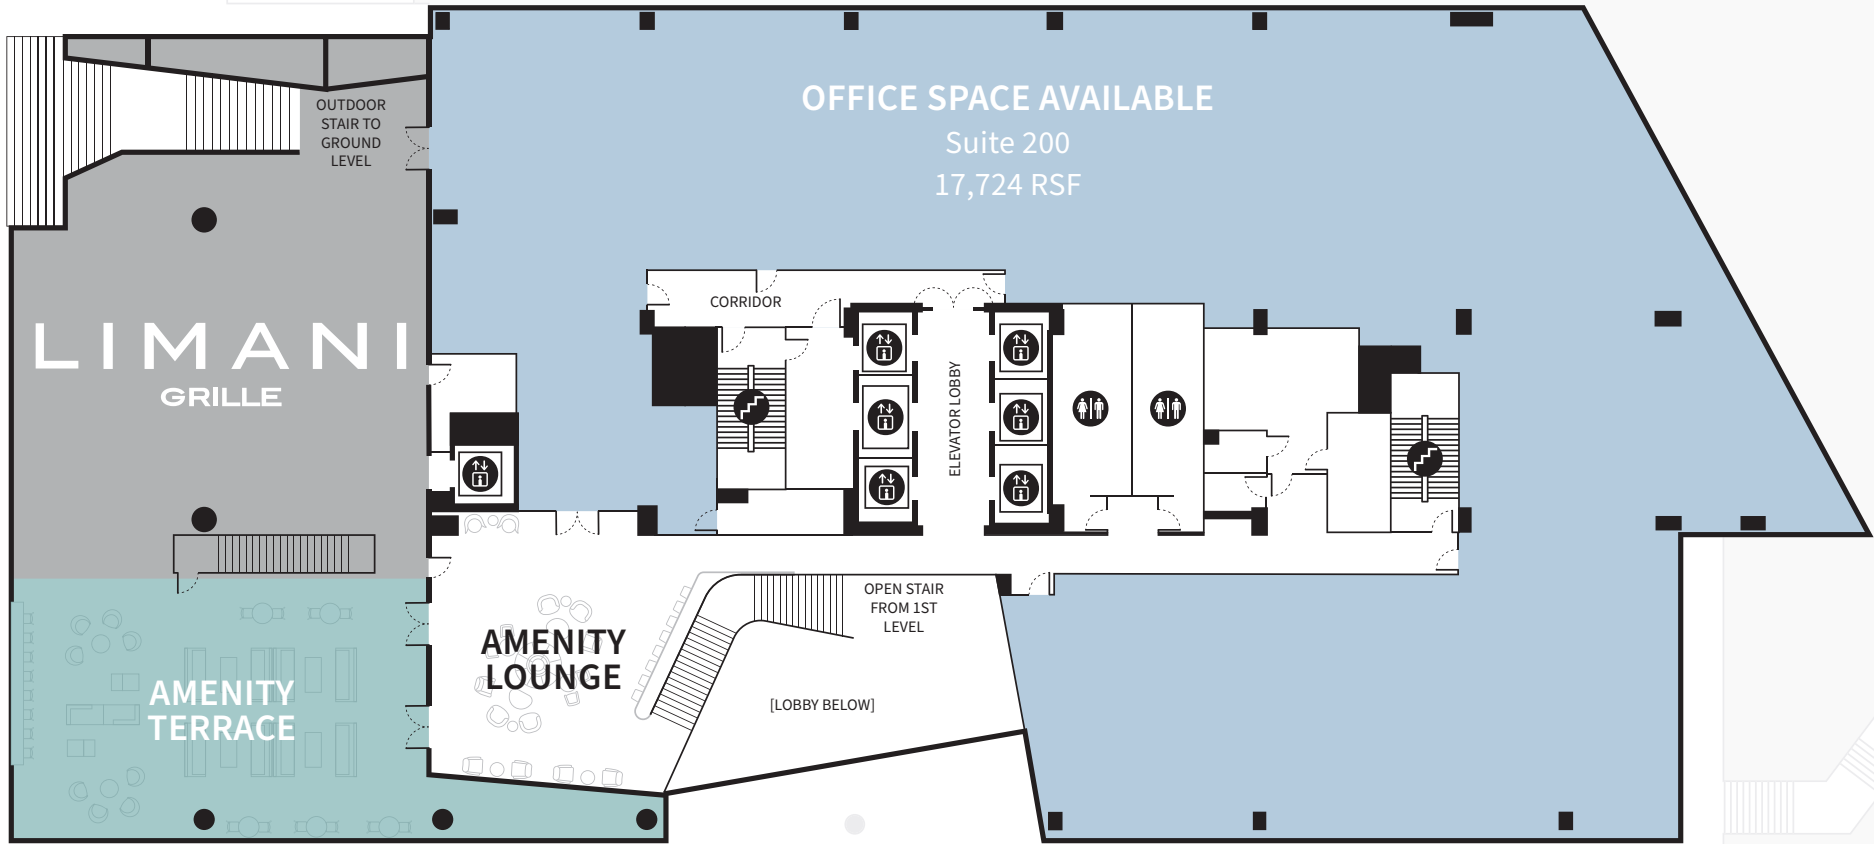

LEVEL 1

LEVEL 2

OFFICE SPACE AVAILABLE
Suite 300
23,642 RSF

**WORKPLACE STUDIO
AVAILABLE**

Suite 430 | 2,160 RSF

**WORKPLACE STUDIO
AVAILABLE**

Suite 450 | 2,212 RSF

**WORKPLACE STUDIO
AVAILABLE**

Suite 410 | 4,428 RSF

**WORKPLACE STUDIO
AVAILABLE**

Suite 400 | 3,407 RSF

**WORKPLACE STUDIO
AVAILABLE**

Suite 460 | 2,219 RSF

LEVEL 4

WORKPLACE STUDIOS AT ONE NORTH HILLS TOWER

A collection of suites offering pre-built space concepts that enable rapid transformation of traditional office environments into sought-after work destinations.

OFFICE SPACE
LEASED

LEVEL 5

LEVEL 6

LEVEL 7

OFFICE SPACE
AVAILABLE

Suite 800
31,312 RSF

OFFICE SPACE
AVAILABLE

Suite 900
31,553 RSF