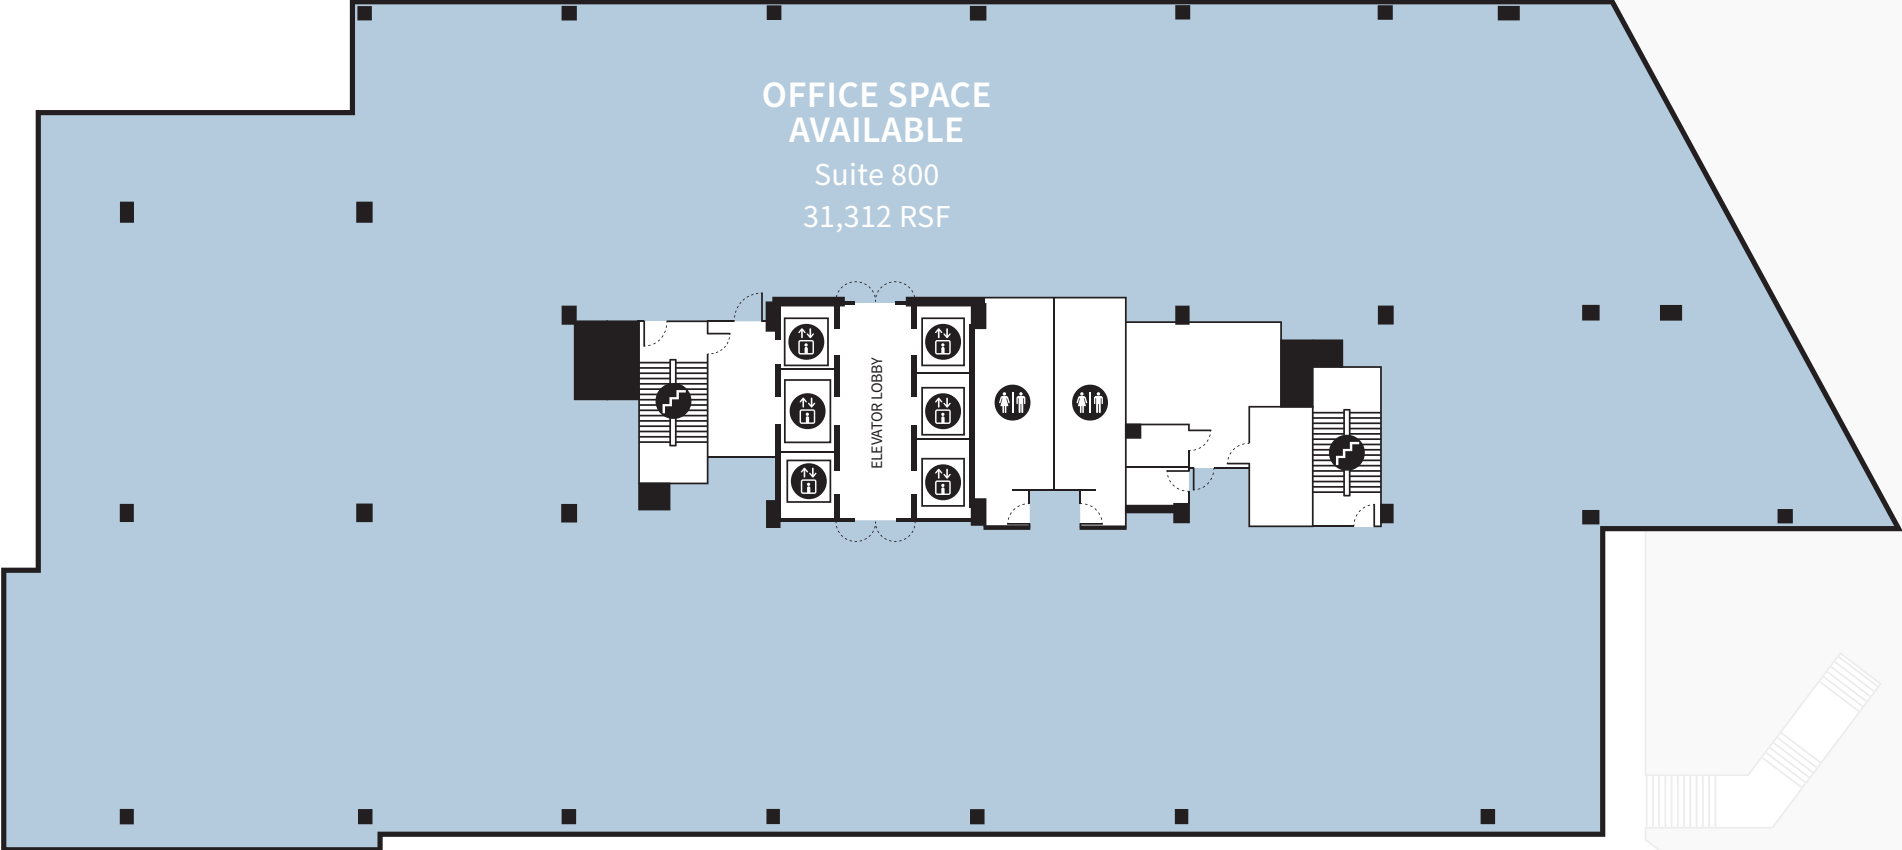

LEVEL 1

LEVEL 2

OFFICE SPACE AVAILABLE
Suite 300
23,642 RSF

**WORKPLACE STUDIO
AVAILABLE**

Suite 430 | 2,160 RSF

**WORKPLACE STUDIO
AVAILABLE**

Suite 450 | 2,212 RSF

**WORKPLACE STUDIO
AVAILABLE**

Suite 410 | 4,428 RSF

**WORKPLACE STUDIO
AVAILABLE**

Suite 400 | 3,407 RSF

**WORKPLACE STUDIO
AVAILABLE**

Suite 460 | 2,219 RSF

LEVEL 4

WORKPLACE STUDIOS AT ONE NORTH HILLS TOWER

A collection of suites offering pre-built space concepts that enable rapid transformation of traditional office environments into sought-after work destinations.

OFFICE SPACE
LEASED

LEVEL 5

LEVEL 6

LEVEL 7

OFFICE SPACE
AVAILABLE

Suite 800
31,312 RSF

OFFICE SPACE
AVAILABLE

Suite 900
31,553 RSF