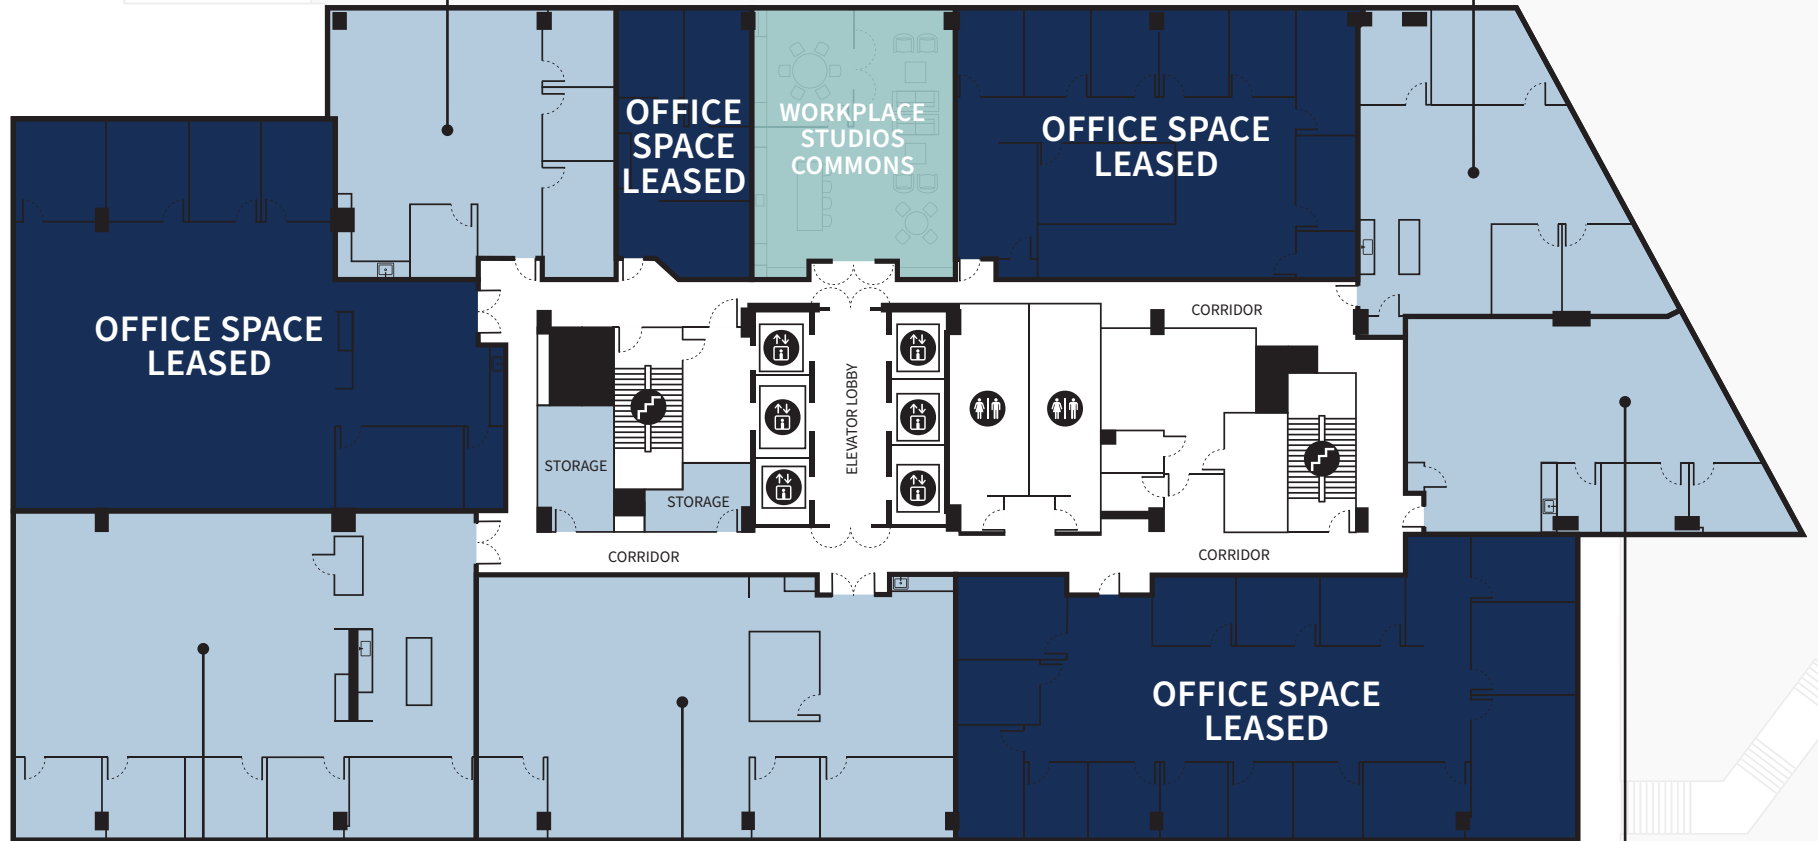

LEVEL 1

LEVEL 2

OFFICE SPACE AVAILABLE
Suite 300
23,642 RSF

**WORKPLACE STUDIO
AVAILABLE**

Suite 430 | 2,160 RSF

**WORKPLACE STUDIO
AVAILABLE**

Suite 450 | 2,212 RSF

**WORKPLACE STUDIO
AVAILABLE**

Suite 410 | 4,428 RSF

**WORKPLACE STUDIO
AVAILABLE**

Suite 400 | 3,407 RSF

**WORKPLACE STUDIO
AVAILABLE**

Suite 460 | 2,219 RSF

LEVEL 4

WORKPLACE STUDIOS AT ONE NORTH HILLS TOWER

A collection of suites offering pre-built space concepts that enable rapid transformation of traditional office environments into sought-after work destinations.

OFFICE SPACE
LEASED

LEVEL 5

LEVEL 6

LEVEL 7

OFFICE SPACE
AVAILABLE

Suite 800
31,312 RSF

OFFICE SPACE
AVAILABLE

Suite 900
31,553 RSF

OFFICE SPACE
AVAILABLE

Suite 1000
31,337 RSF