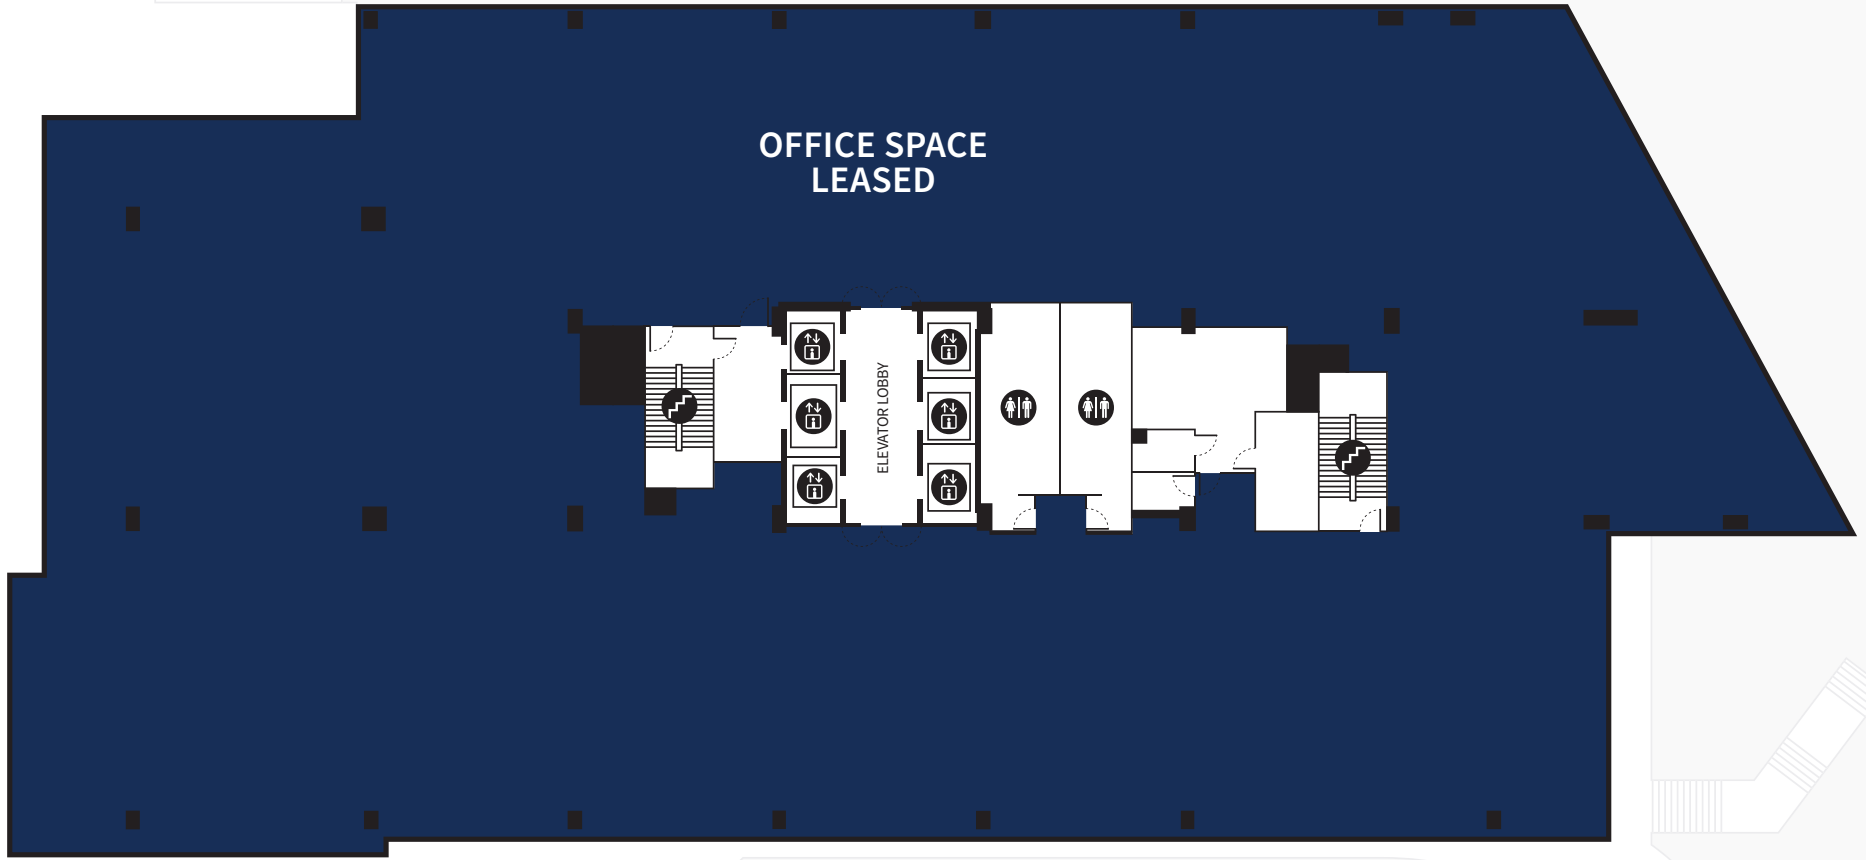

LEVEL 1

LEVEL 2

OFFICE SPACE AVAILABLE
Suite 300
23,642 RSF

**WORKPLACE STUDIO
AVAILABLE**

Suite 430 | 2,160 RSF

**WORKPLACE STUDIO
AVAILABLE**

Suite 450 | 2,212 RSF

**WORKPLACE STUDIO
AVAILABLE**

Suite 410 | 4,428 RSF

**WORKPLACE STUDIO
AVAILABLE**

Suite 400 | 3,407 RSF

**WORKPLACE STUDIO
AVAILABLE**

Suite 460 | 2,219 RSF

LEVEL 4

WORKPLACE STUDIOS AT ONE NORTH HILLS TOWER

A collection of suites offering pre-built space concepts that enable rapid transformation of traditional office environments into sought-after work destinations.

OFFICE SPACE
LEASED

LEVEL 5

LEVEL 6

LEVEL 7

OFFICE SPACE
AVAILABLE

Suite 800
31,312 RSF

OFFICE SPACE
AVAILABLE

Suite 900
31,553 RSF