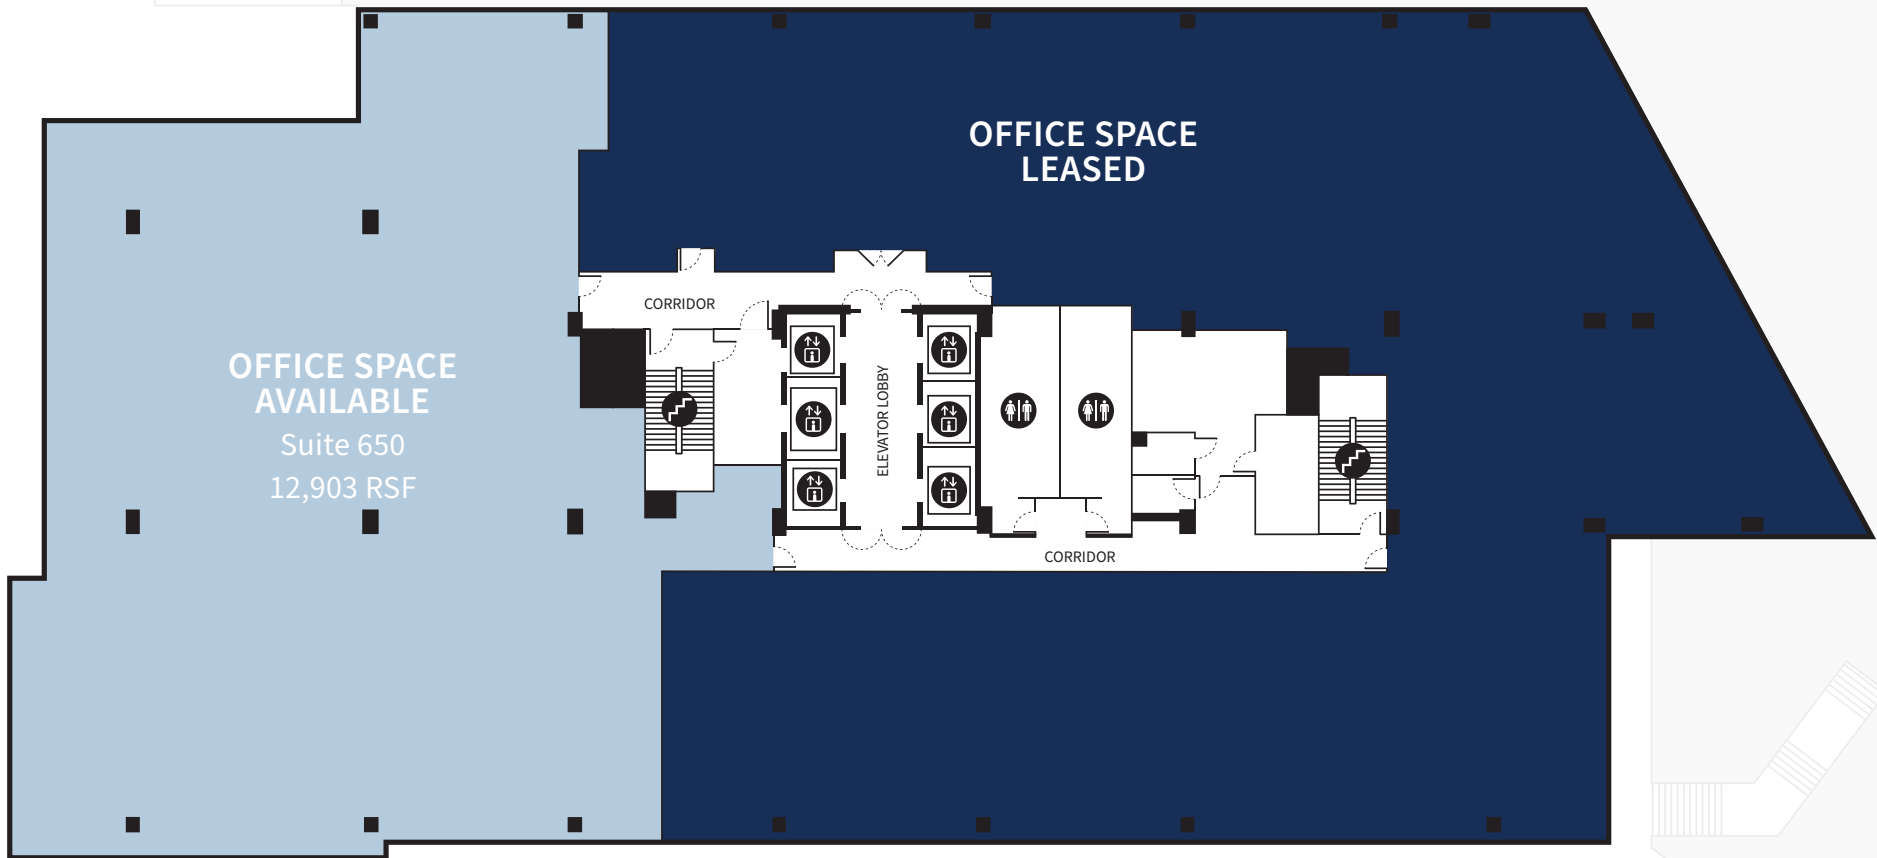

LEVEL 1

LEVEL 2

OFFICE SPACE AVAILABLE
Suite 300
23,642 RSF

**WORKPLACE STUDIO
AVAILABLE**

Suite 430 | 2,160 RSF

**WORKPLACE STUDIO
AVAILABLE**

Suite 450 | 2,212 RSF

**WORKPLACE STUDIO
AVAILABLE**

Suite 410 | 4,428 RSF

**WORKPLACE STUDIO
AVAILABLE**

Suite 400 | 3,407 RSF

**WORKPLACE STUDIO
AVAILABLE**

Suite 460 | 2,219 RSF

LEVEL 4

WORKPLACE STUDIOS AT ONE NORTH HILLS TOWER

A collection of suites offering pre-built space concepts that enable rapid transformation of traditional office environments into sought-after work destinations.

OFFICE SPACE
LEASED

LEVEL 5

LEVEL 6

LEVEL 7

OFFICE SPACE
AVAILABLE

Suite 800
31,312 RSF

OFFICE SPACE
AVAILABLE

Suite 900
31,553 RSF

OFFICE SPACE
AVAILABLE

Suite 1000
31,337 RSF